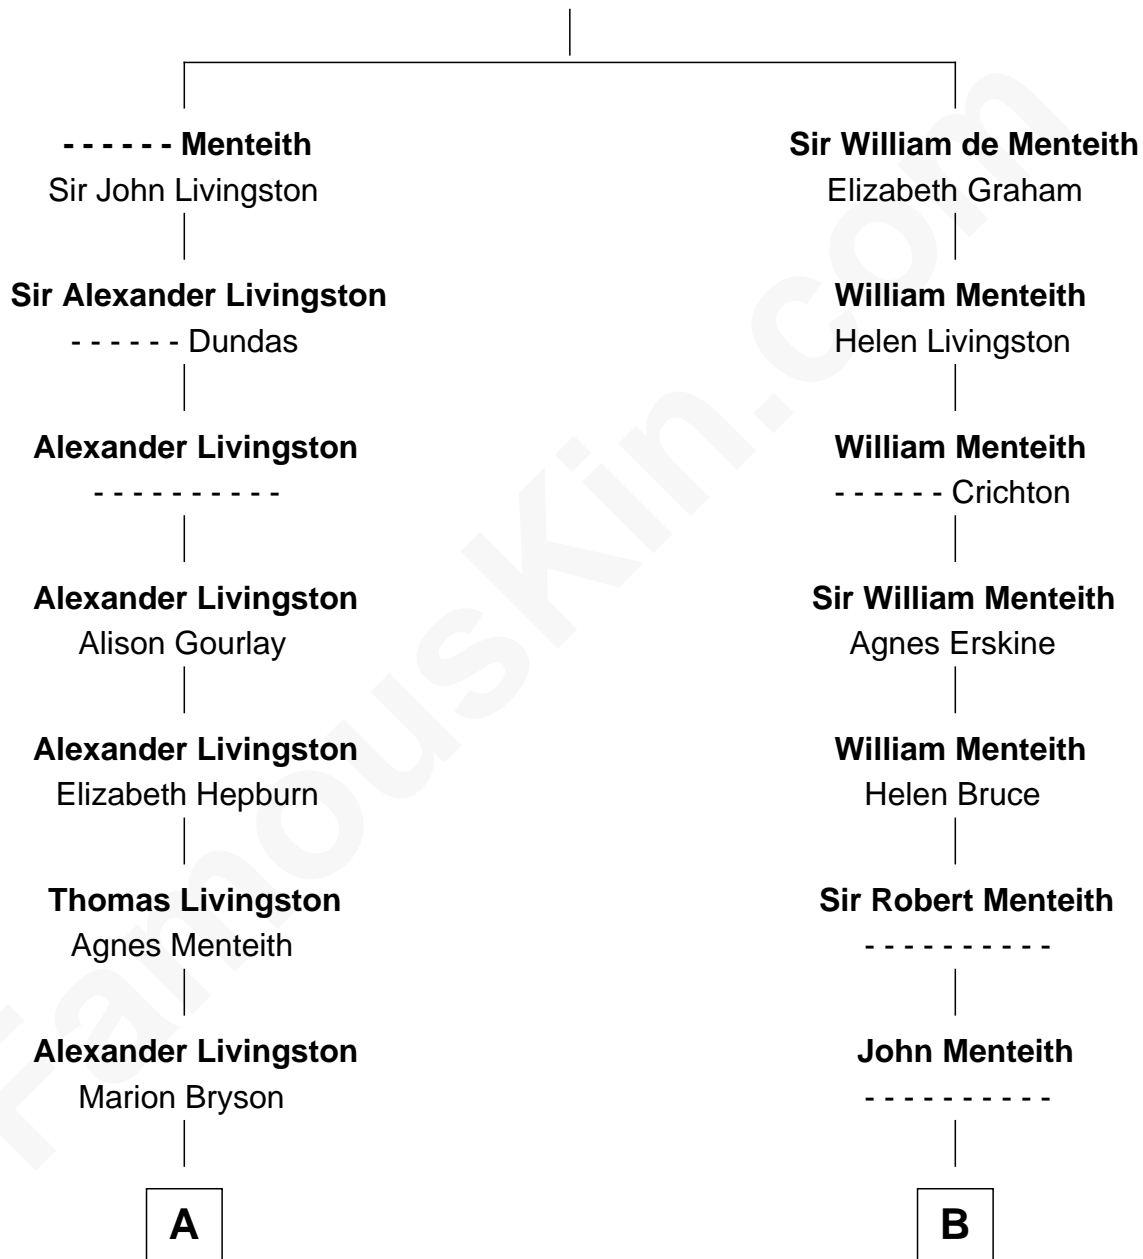

FamousKin.com

Relationship Chart of

Jeb Bush

43rd Governor of Florida

13th cousin 6 times removed of

Major John Pitcairn

British Commander at Battle of Lexington

Sir John Menteith

Marjory de Stirling

C

—
Prescott Sheldon Bush

Dorothy Wear Walker

—
George Herbert Walker Bush

Barbara Pierce

—
Jeb Bush

43rd Governor of Florida