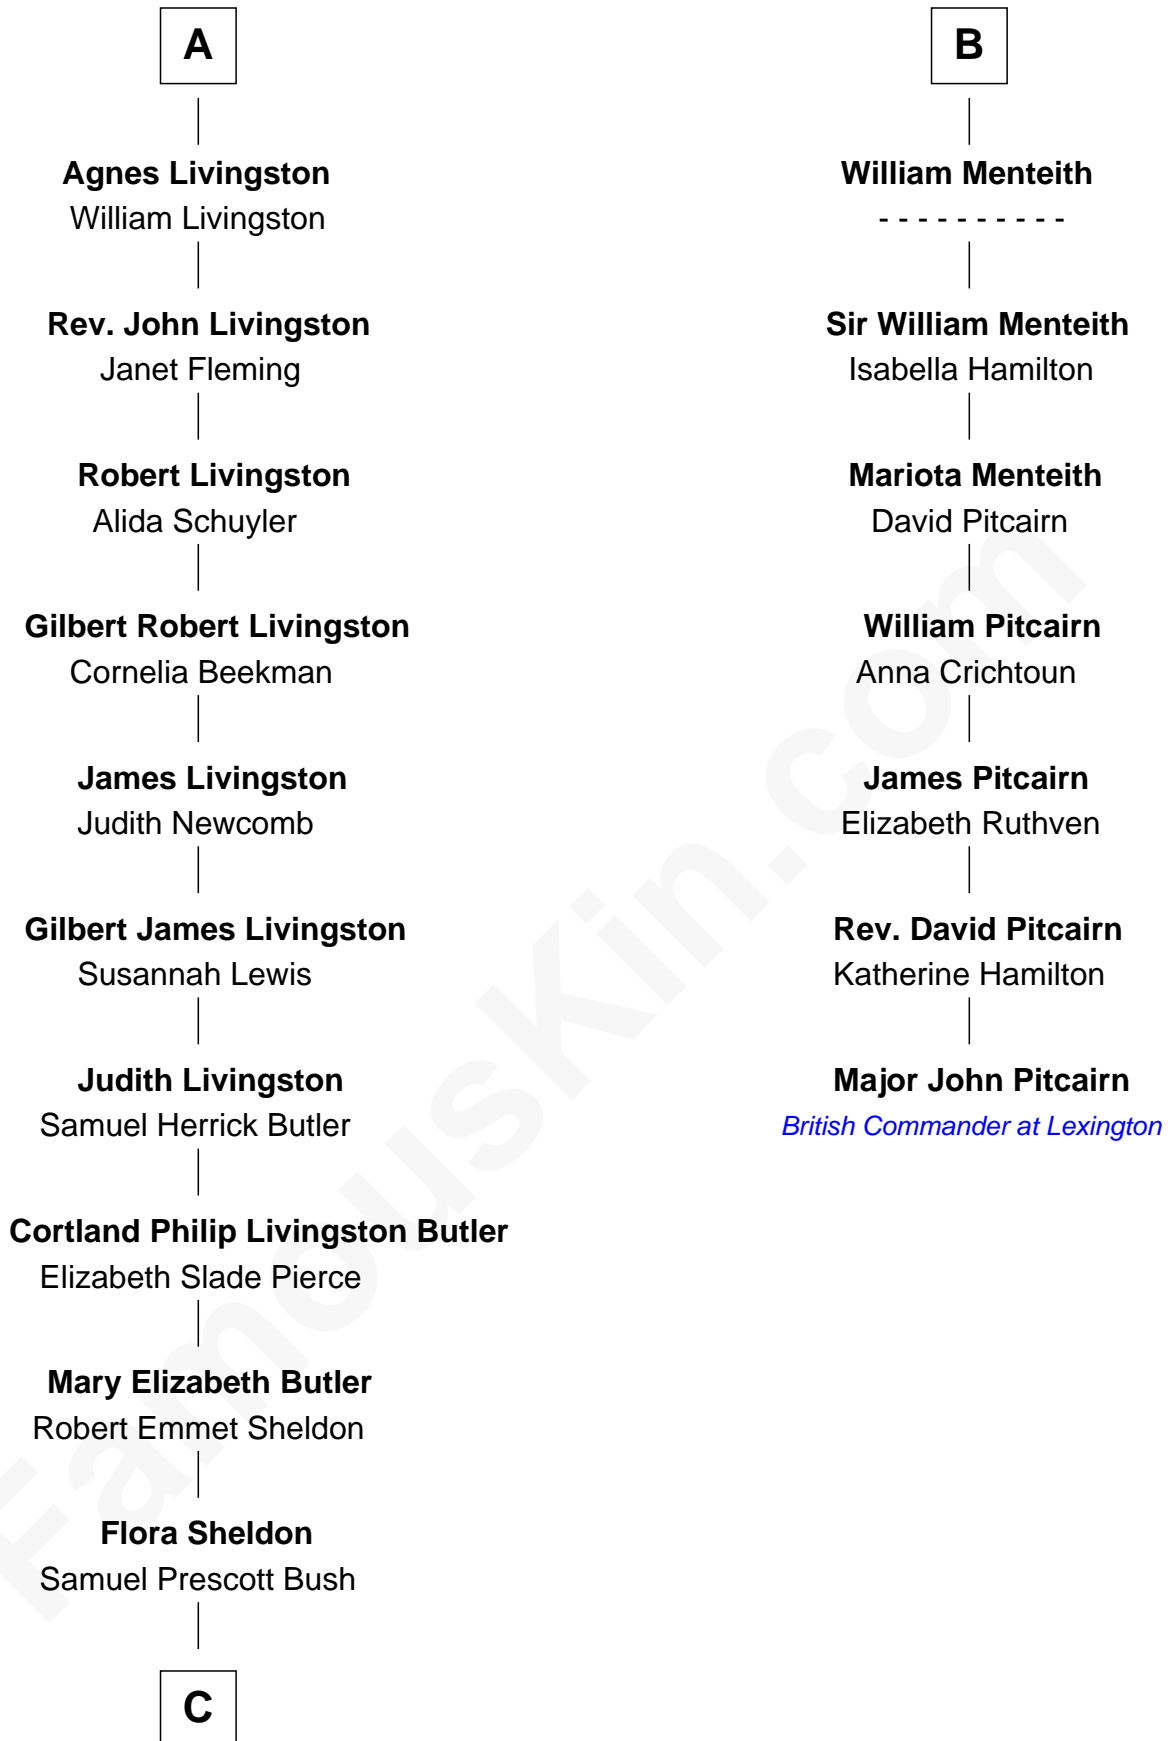

FamousKin.com

Relationship Chart of

Jeb Bush

43rd Governor of Florida

13th cousin 6 times removed of

Major John Pitcairn

British Commander at Battle of Lexington

Sir John Menteith

Marjory de Stirling

C

—
Prescott Sheldon Bush

Dorothy Wear Walker

—
George Herbert Walker Bush

Barbara Pierce

—
Jeb Bush

43rd Governor of Florida