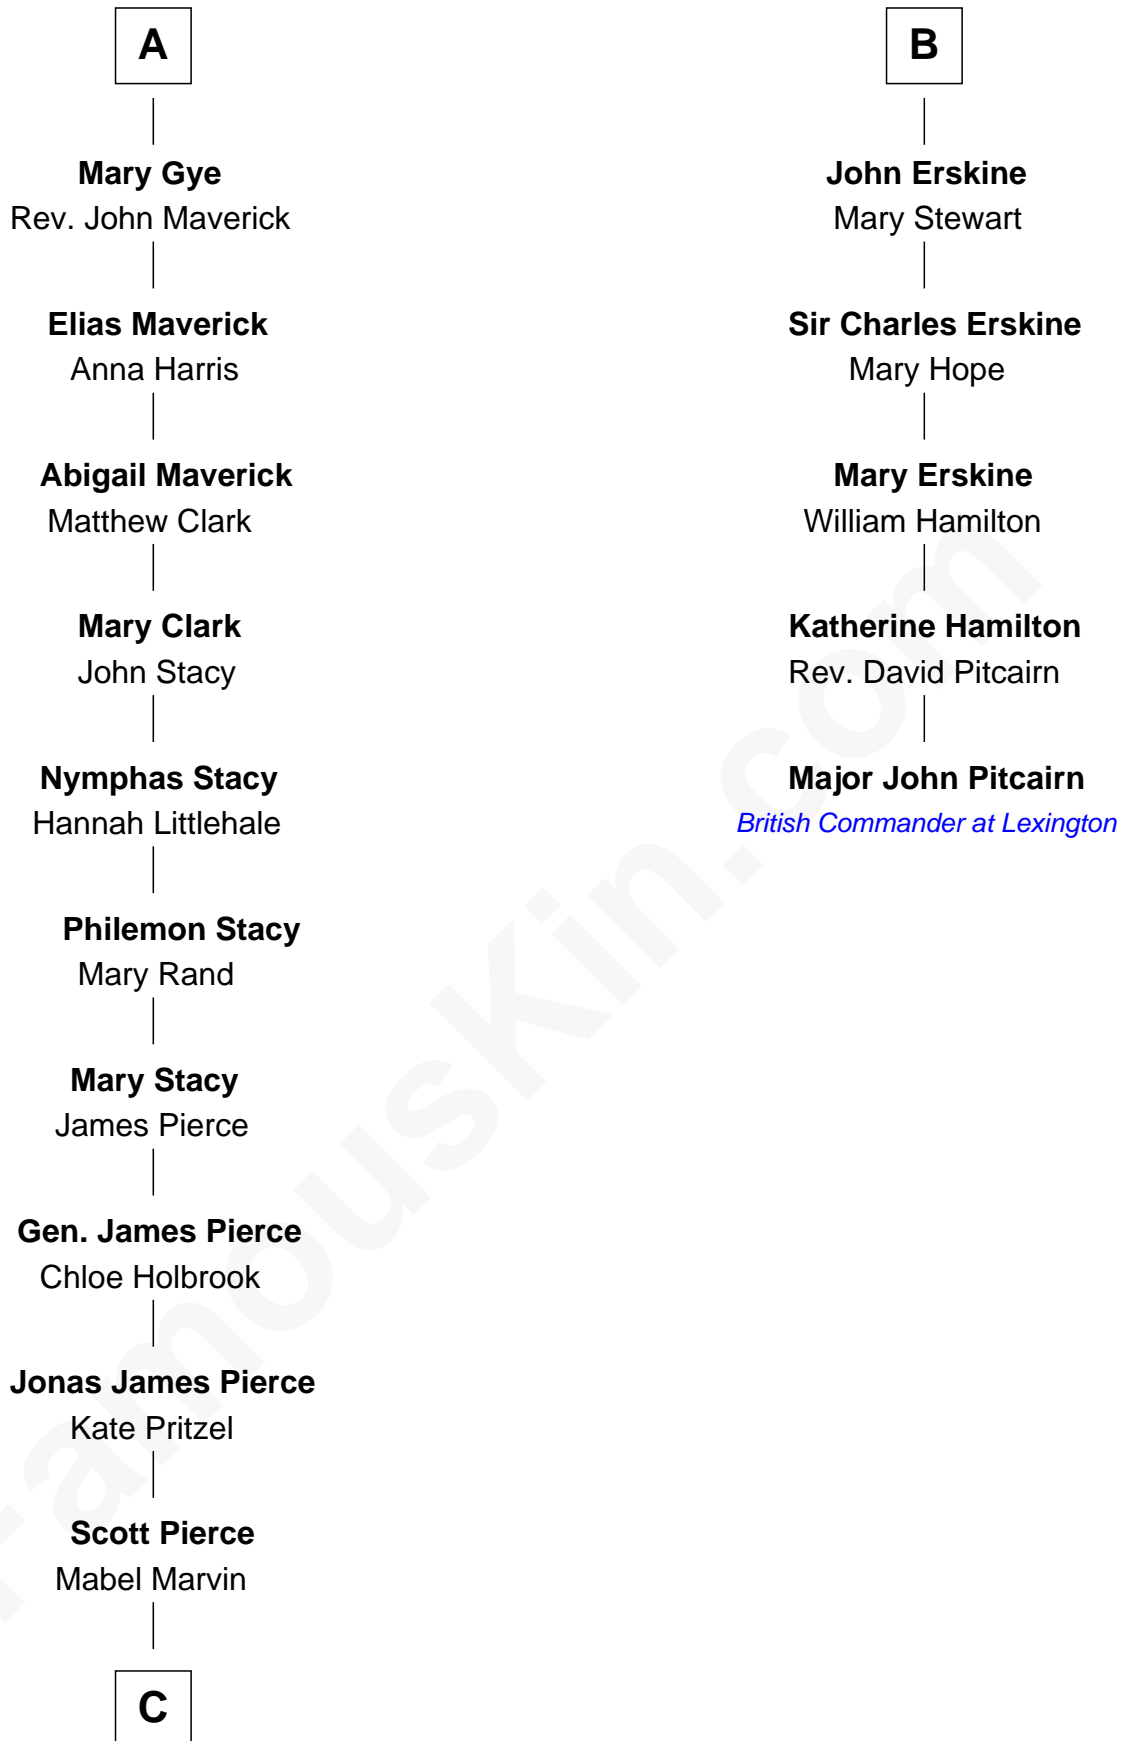

FamousKin.com

Relationship Chart of

Jeb Bush

43rd Governor of Florida

11th cousin 8 times removed of

Major John Pitcairn

British Commander at Battle of Lexington

C

—
Marvin Pierce
Pauline Robinson

—
Barbara Pierce
George Herbert Walker Bush

—
Jeb Bush
43rd Governor of Florida

FamousKin.com