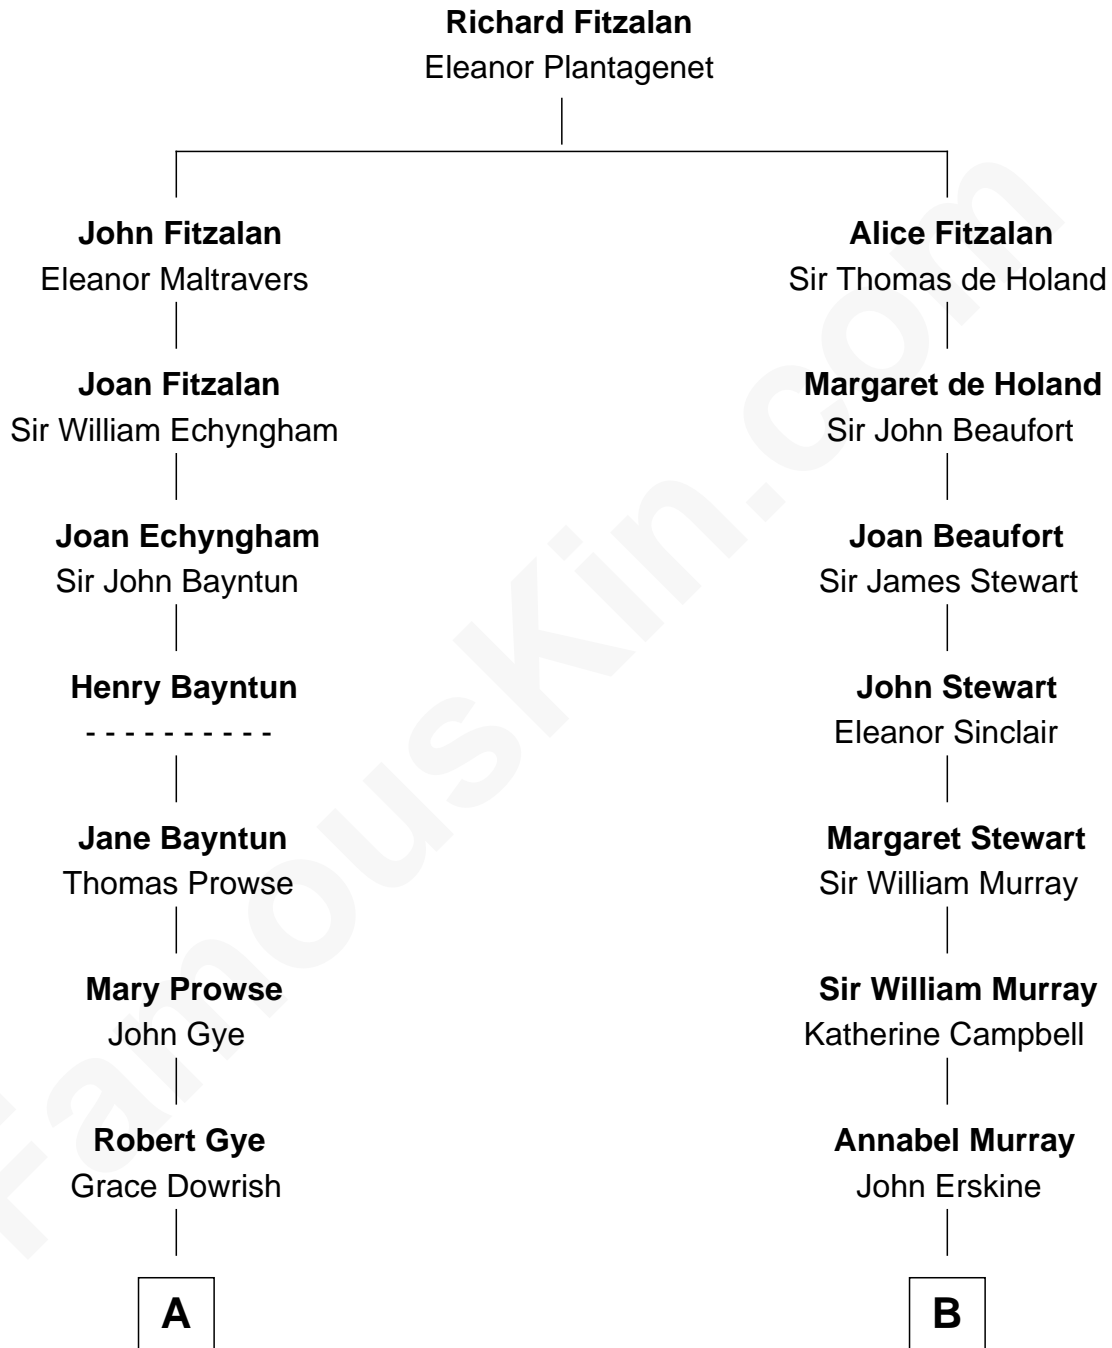

FamousKin.com

Relationship Chart of

Jeb Bush

43rd Governor of Florida

11th cousin 8 times removed of

Major John Pitcairn

British Commander at Battle of Lexington

C

—
Marvin Pierce
Pauline Robinson

—
Barbara Pierce
George Herbert Walker Bush

—
Jeb Bush
43rd Governor of Florida

FamousKin.com