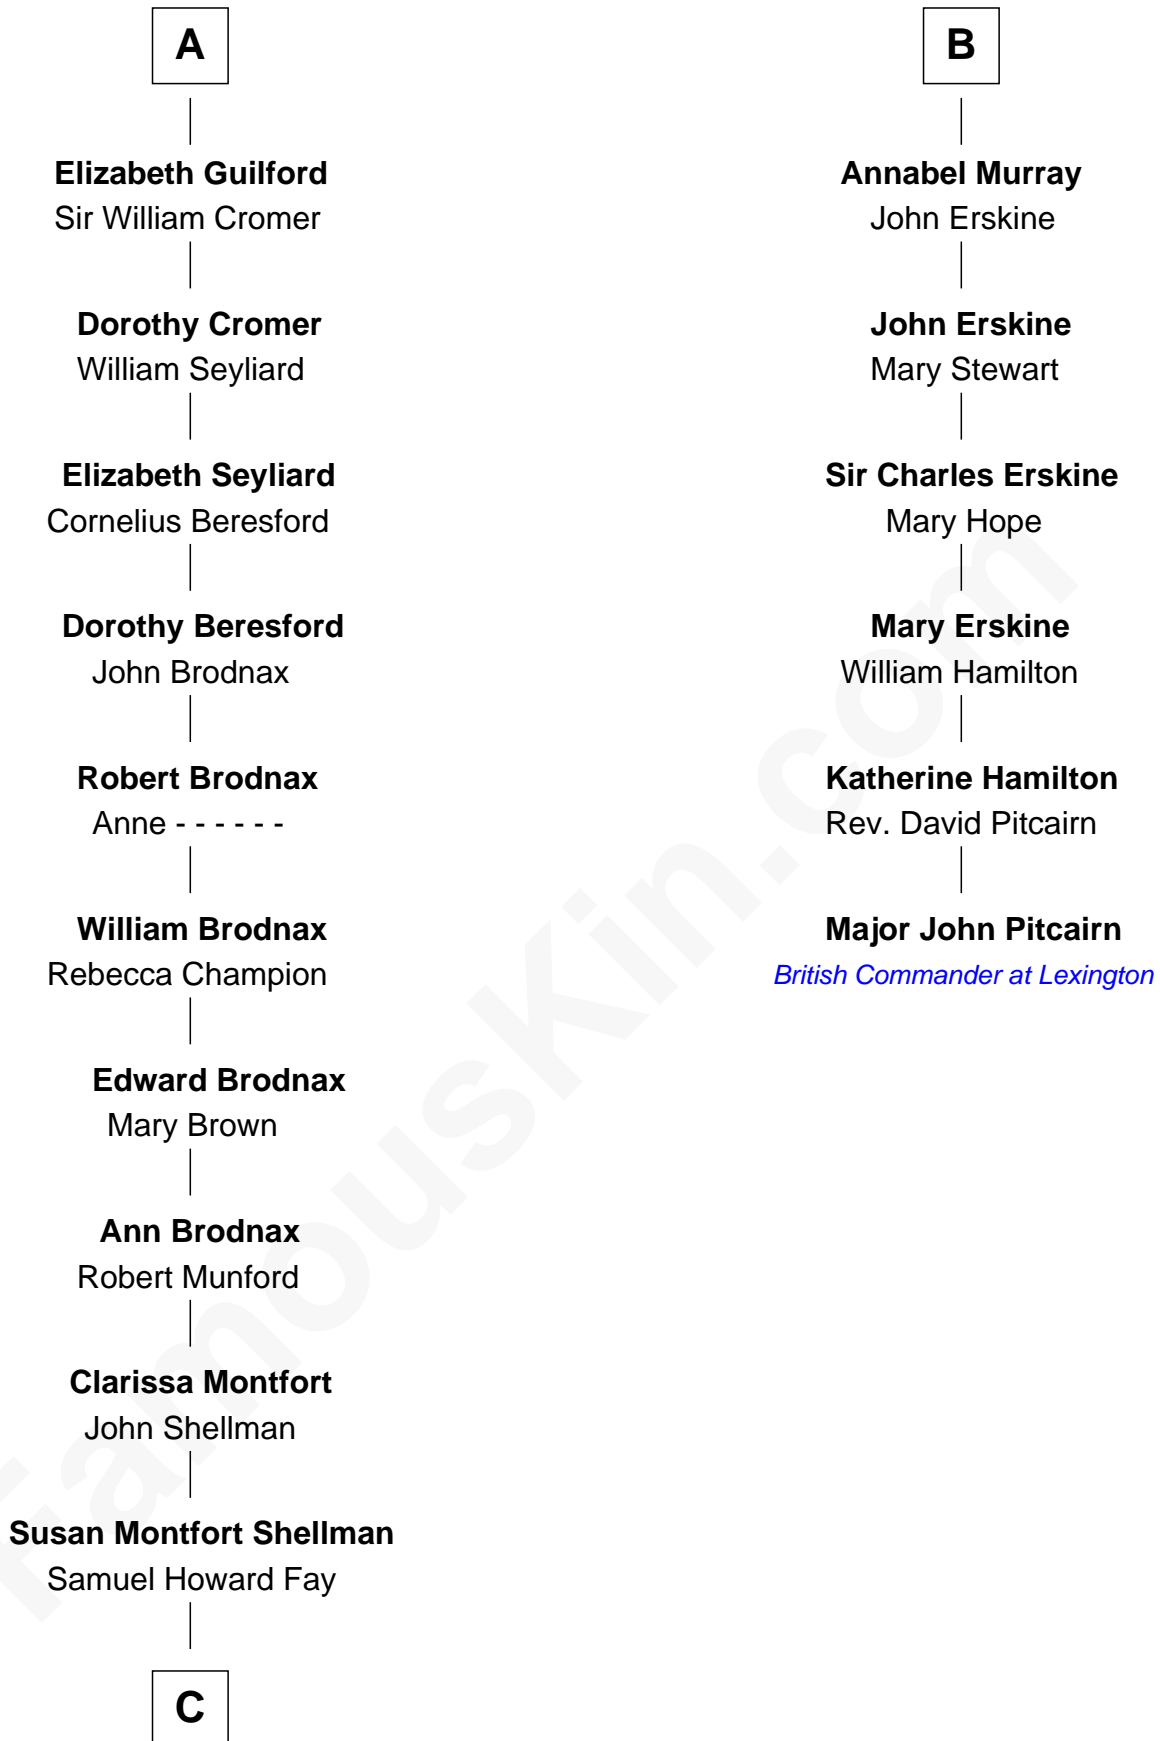

FamousKin.com

Relationship Chart of

Jeb Bush

43rd Governor of Florida

12th cousin 9 times removed of

Major John Pitcairn

British Commander at Battle of Lexington

Sir Robert de Holland

Maude la Zouche

C

Harriet Eleanor Fay
Rev. James Smith Bush

Samuel Prescott Bush
Flora Sheldon

Prescott Sheldon Bush
Dorothy Wear Walker

George Herbert Walker Bush
Barbara Pierce

Jeb Bush
43rd Governor of Florida