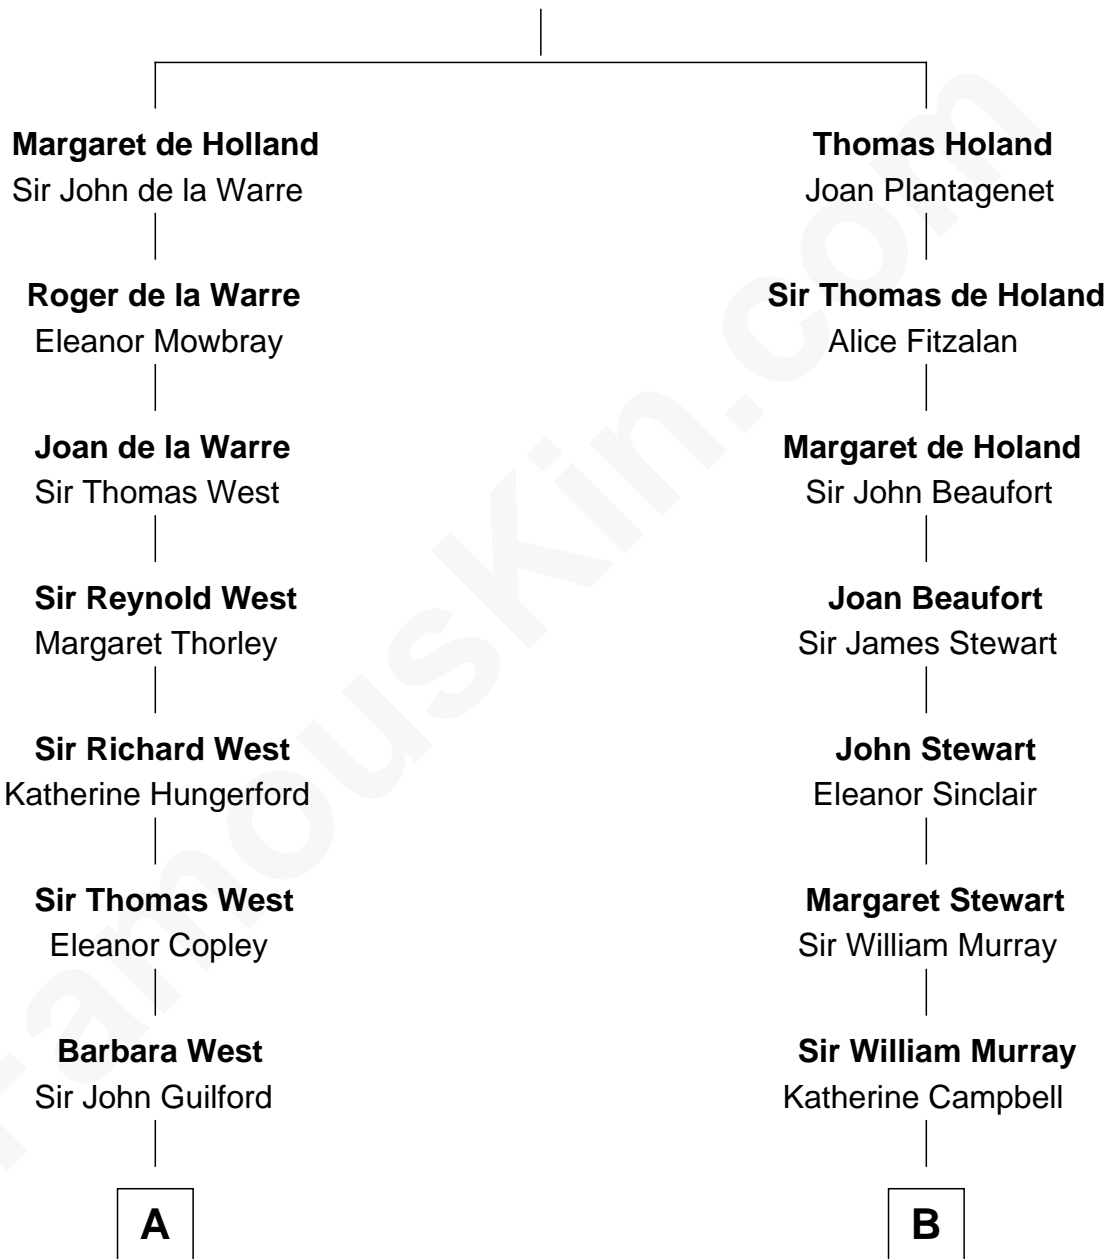

FamousKin.com

Relationship Chart of

Jeb Bush

43rd Governor of Florida

12th cousin 9 times removed of

Major John Pitcairn

British Commander at Battle of Lexington

Sir Robert de Holland

Maude la Zouche

C

Harriet Eleanor Fay
Rev. James Smith Bush

Samuel Prescott Bush
Flora Sheldon

Prescott Sheldon Bush
Dorothy Wear Walker

George Herbert Walker Bush
Barbara Pierce

Jeb Bush
43rd Governor of Florida