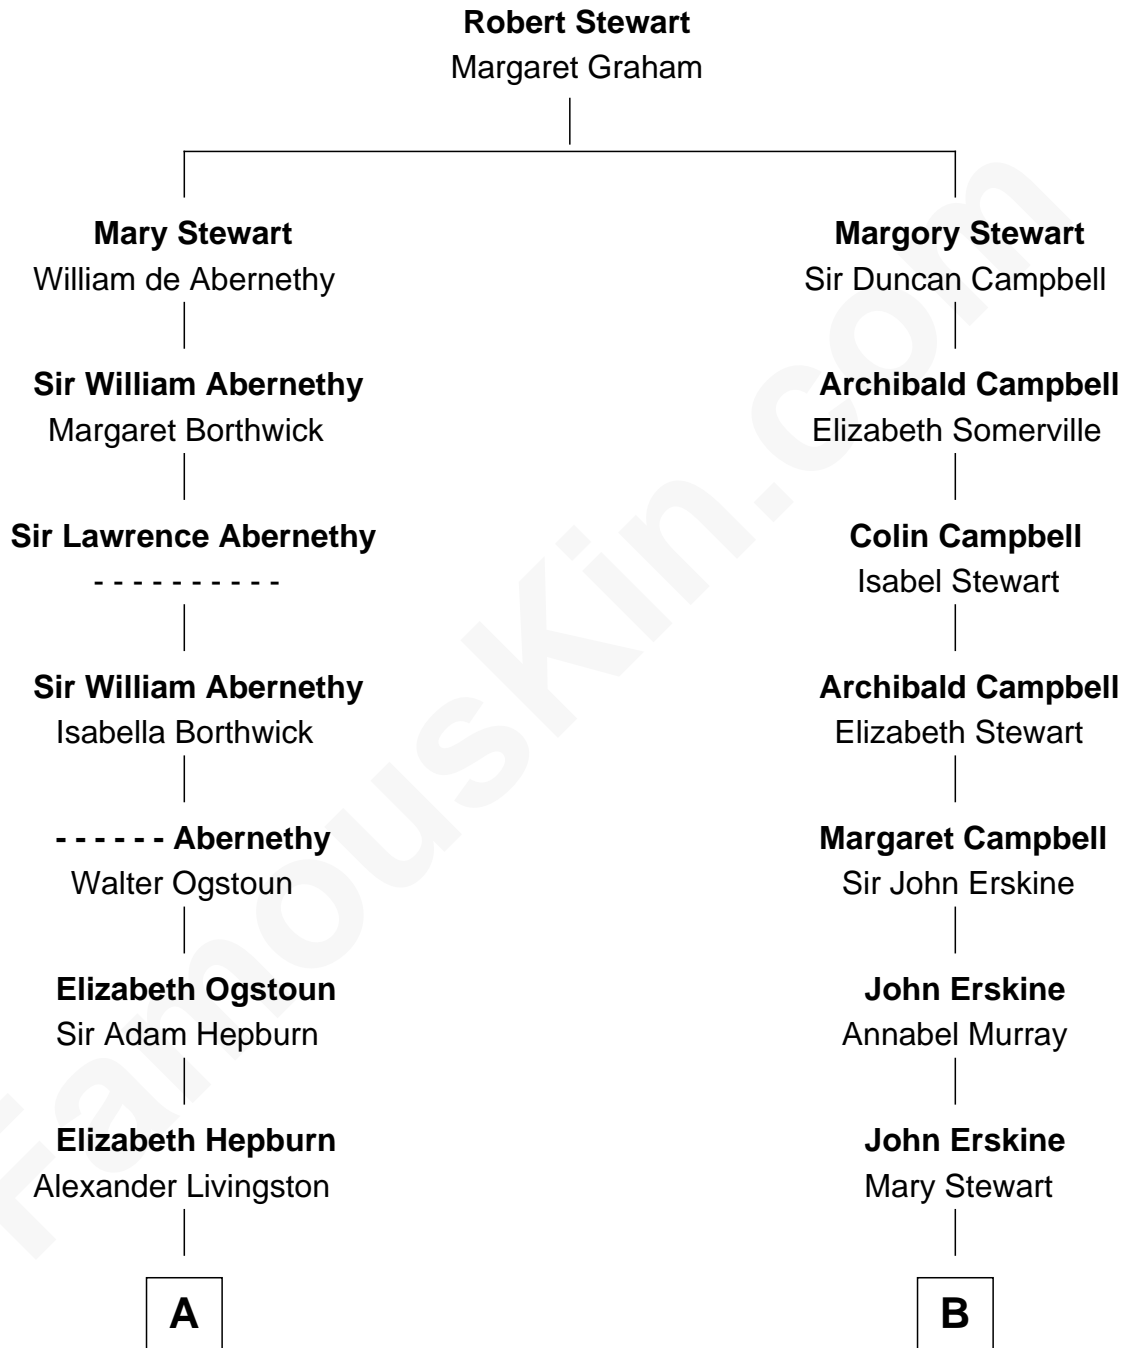

## Relationship Chart of

### Jeb Bush

43rd Governor of Florida

10th cousin 11 times removed of

### Major John Pitcairn

British Commander at Battle of Lexington

**C**

—  
**Mary Elizabeth Butler**  
Robert Emmet Sheldon

—  
**Flora Sheldon**  
Samuel Prescott Bush

—  
**Prescott Sheldon Bush**  
Dorothy Wear Walker