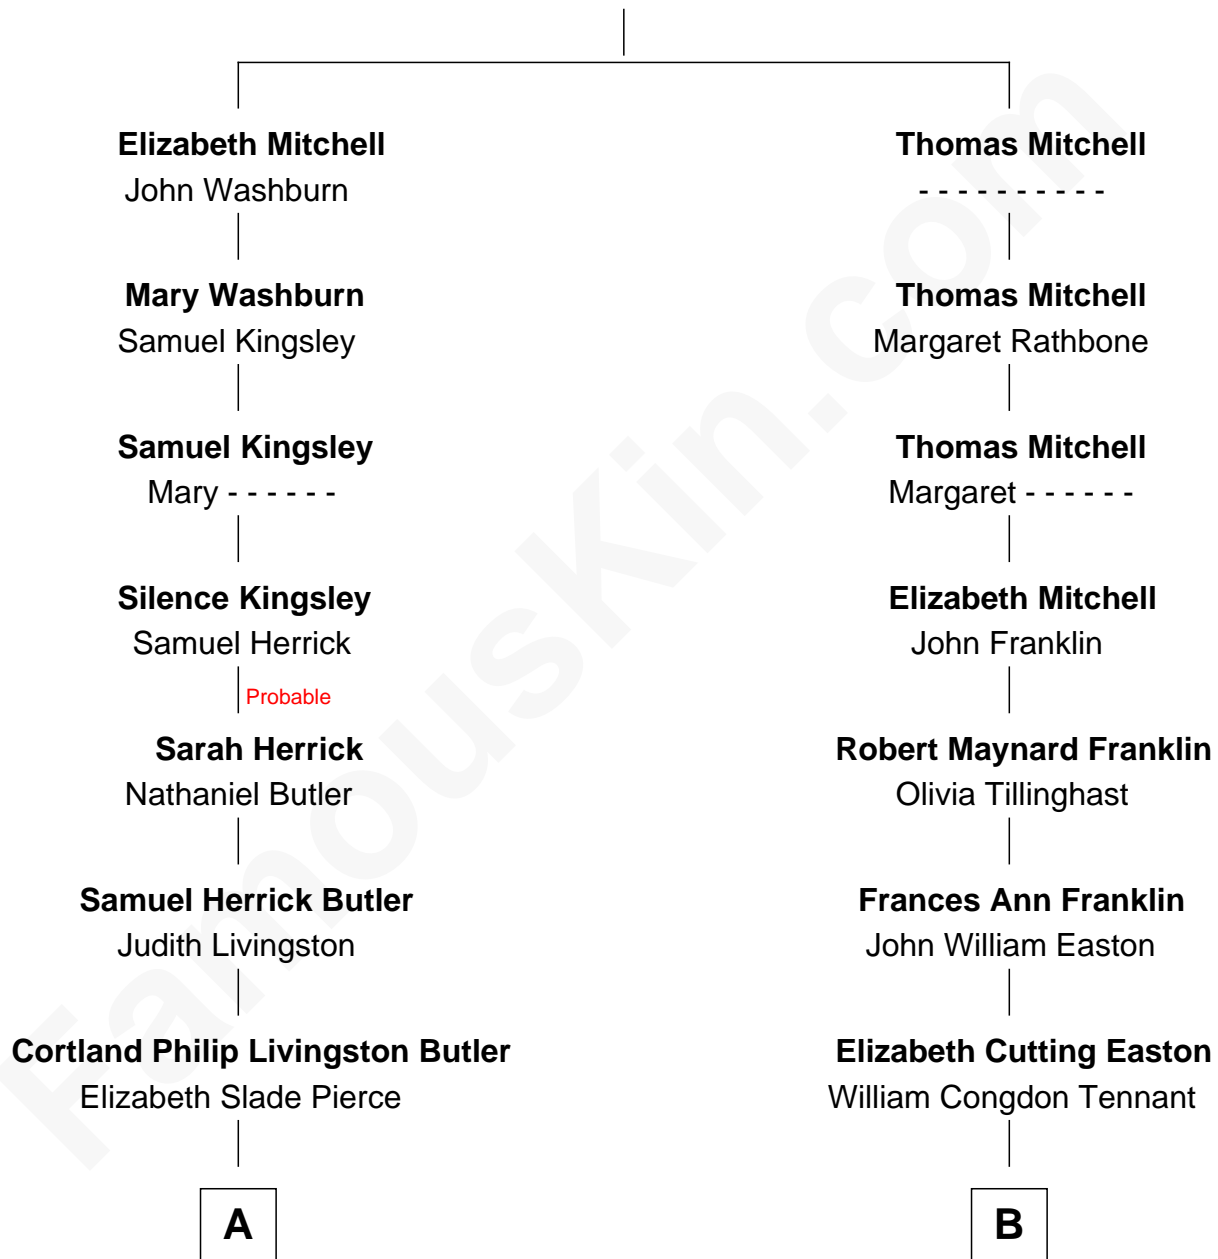

FamousKin.com Relationship Chart of

Jeb Bush

43rd Governor of Florida

9th cousin 2 times removed of

Marilyn Monroe

Actress, Model, and Singer

Experience Mitchell

Jane Cooke

A

Mary Elizabeth Butler
Robert Emmet Sheldon

Flora Sheldon
Samuel Prescott Bush

Prescott Sheldon Bush
Dorothy Wear Walker

George Herbert Walker Bush
Barbara Pierce

Jeb Bush
43rd Governor of Florida

B

Elizabeth Easton Tennant
Frederick Almy Gifford

Charles Stanley Gifford
Gladys Pearl Monroe

Marilyn Monroe
Actress, Model, and Singer