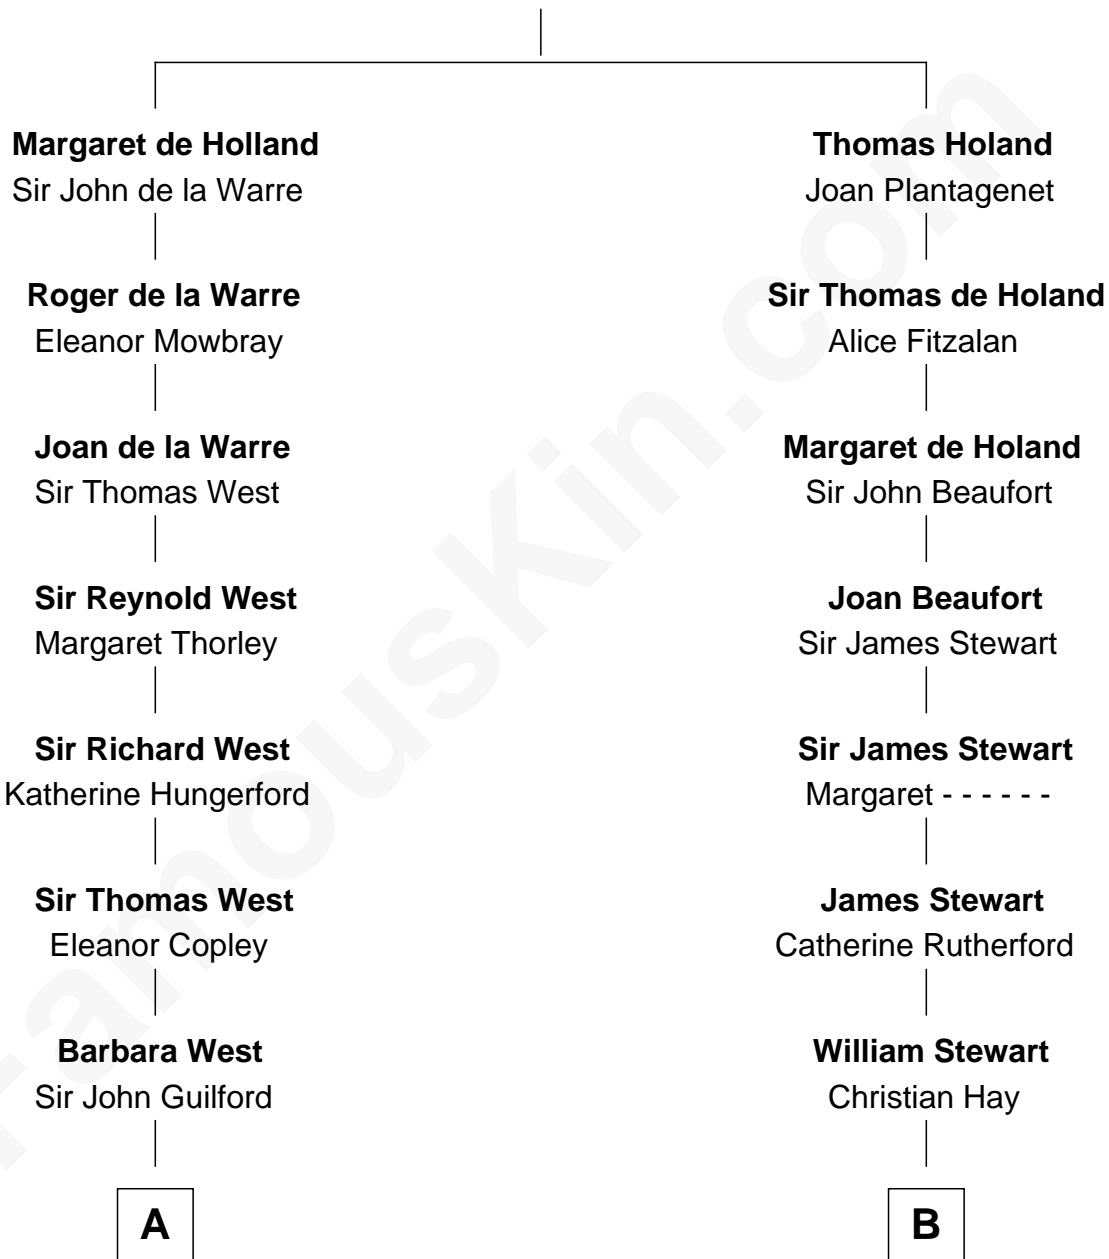

FamousKin.com Relationship Chart of

Jeb Bush

43rd Governor of Florida

16th cousin 5 times removed of

Noel Coward

Playwright, Actor, and Songwriter

Sir Robert de Holland

Maude la Zouche

C

—
Harriet Eleanor Fay
Rev. James Smith Bush

—
Samuel Prescott Bush
Flora Sheldon

—
Prescott Sheldon Bush
Dorothy Wear Walker

—
George Herbert Walker Bush
Barbara Pierce

—
Jeb Bush
43rd Governor of Florida