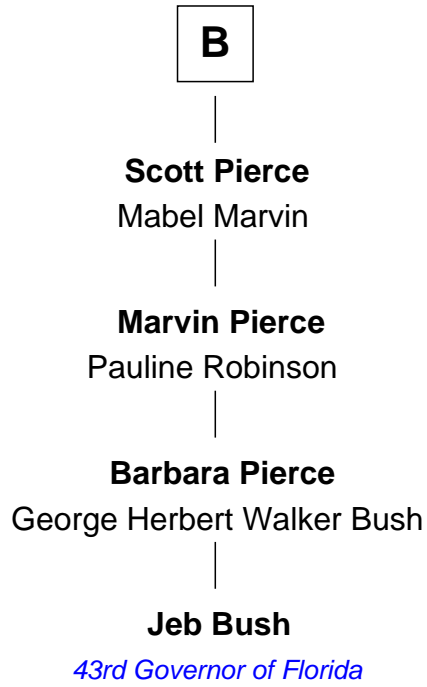

FamousKin.com

Relationship Chart of

Jeb Bush

43rd Governor of Florida

7th cousin 13 times removed of

Catherine Howard

5th Wife of King Henry VIII

A

Robert Gye
Grace Dowrish

Mary Gye
Rev. John Maverick

Elias Maverick
Anna Harris

Abigail Maverick
Matthew Clark

Mary Clark
John Stacy

Nymphas Stacy
Hannah Littlehale

Philemon Stacy
Mary Rand

Mary Stacy
James Pierce

Gen. James Pierce
Chloe Holbrook

Jonas James Pierce
Kate Pritzel

B

FamousKin.com