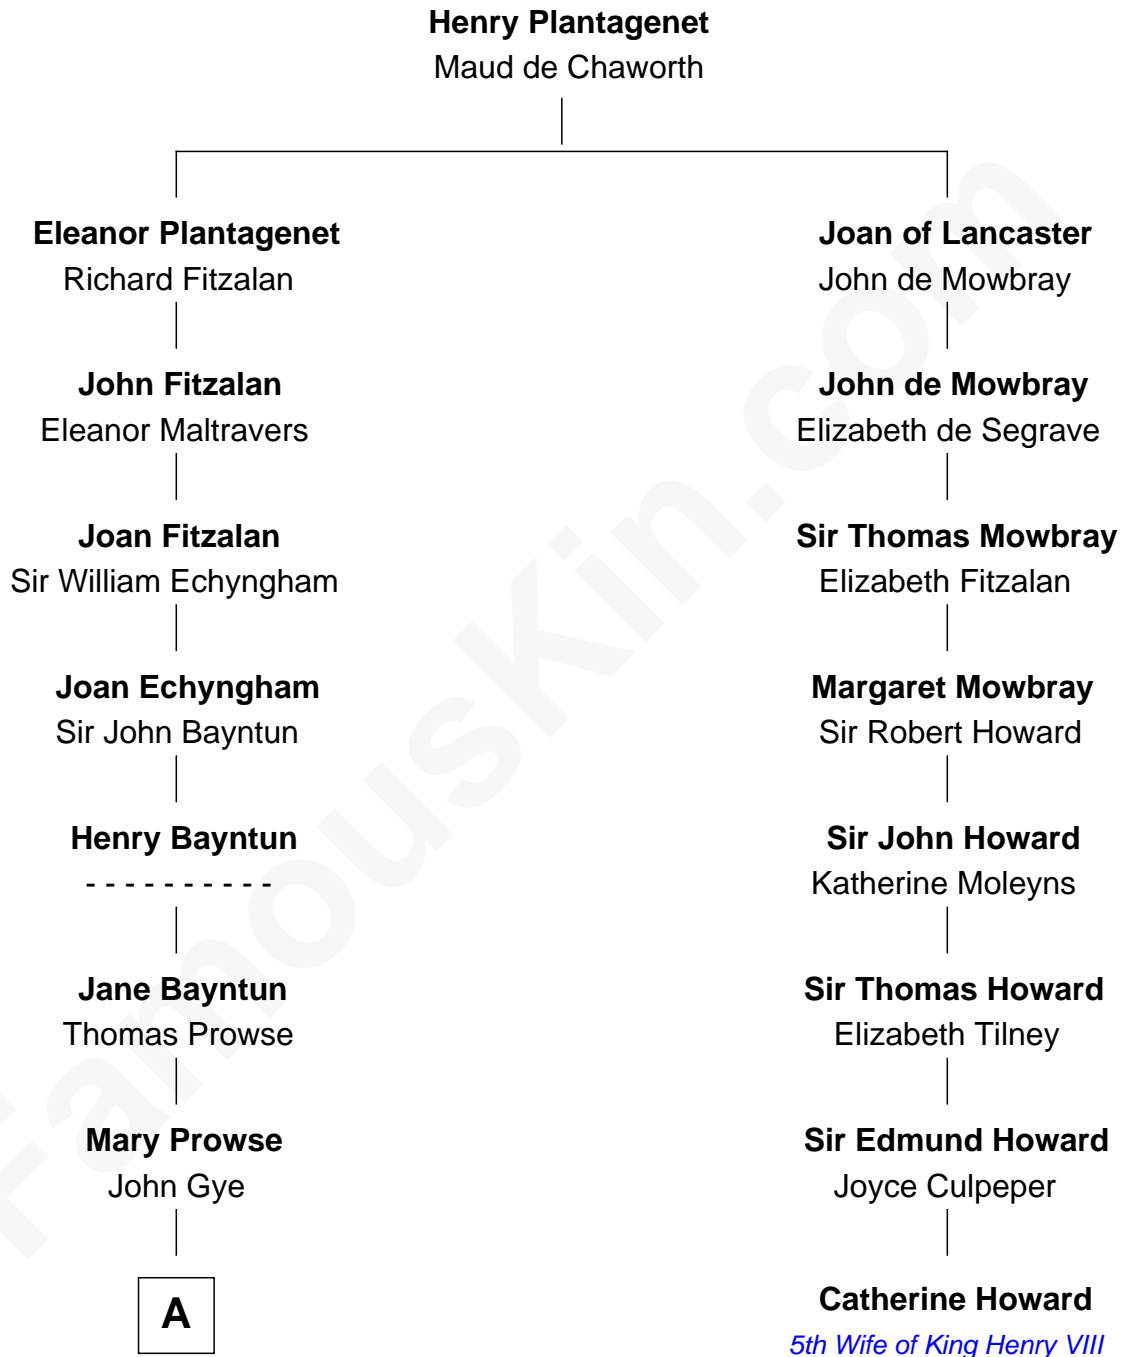

FamousKin.com

Relationship Chart of

Jeb Bush

43rd Governor of Florida

7th cousin 13 times removed of

Catherine Howard

5th Wife of King Henry VIII

A

Robert Gye
Grace Dowrish

Mary Gye
Rev. John Maverick

Elias Maverick
Anna Harris

Abigail Maverick
Matthew Clark

Mary Clark
John Stacy

Nymphas Stacy
Hannah Littlehale

Philemon Stacy
Mary Rand

Mary Stacy
James Pierce