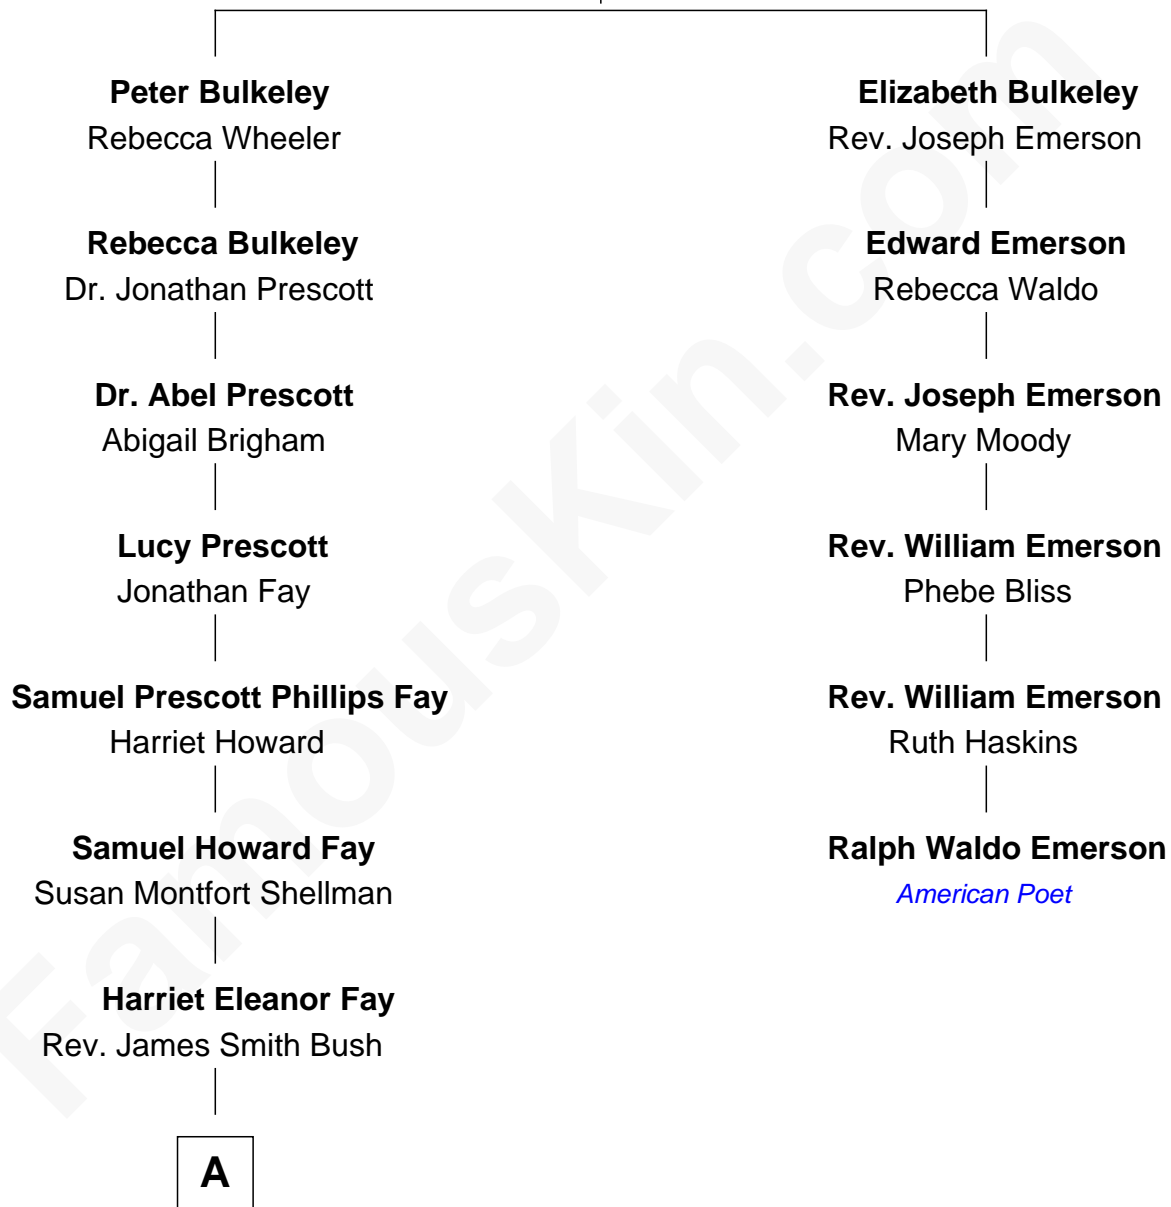

FamousKin.com Relationship Chart of

Jeb Bush

43rd Governor of Florida

5th cousin 5 times removed of

Ralph Waldo Emerson

American Poet

Rev. Edward Bulkeley

Lucian - - - - -

A

—
Samuel Prescott Bush

Flora Sheldon

—
Prescott Sheldon Bush

Dorothy Wear Walker

—
George Herbert Walker Bush

Barbara Pierce

—
Jeb Bush