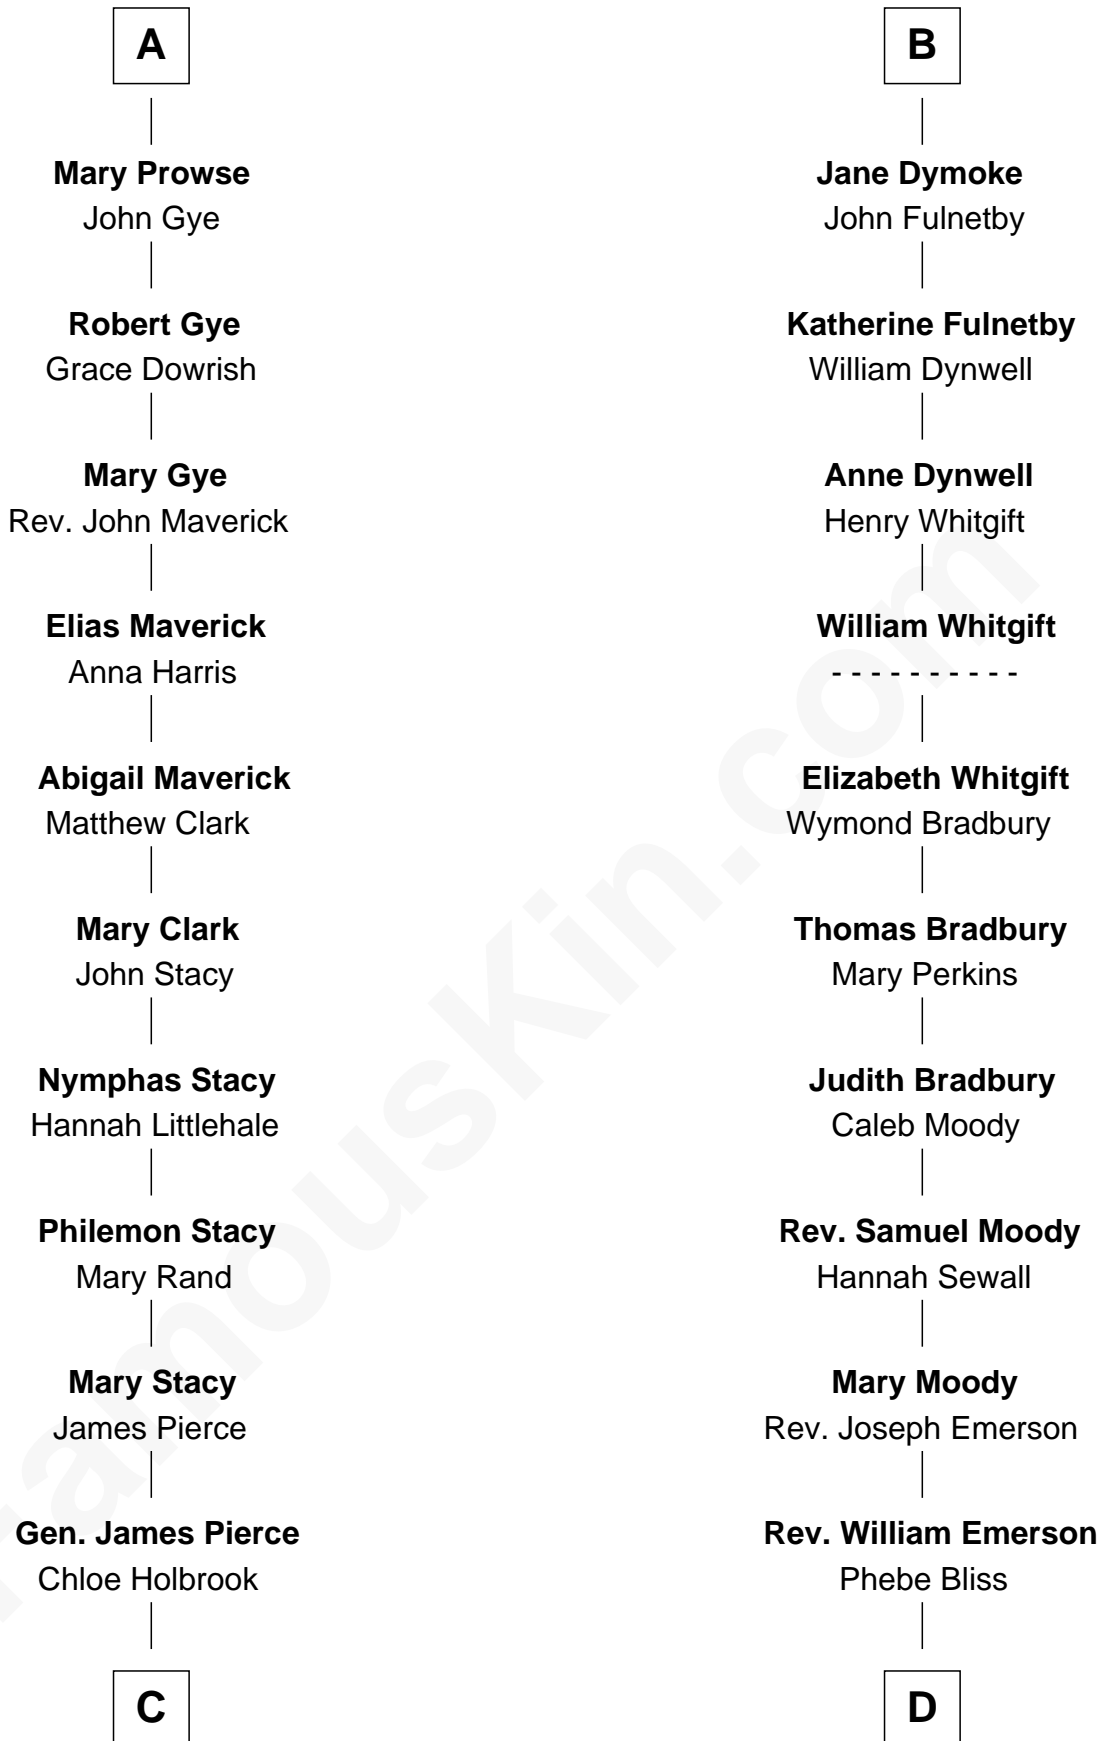

FamousKin.com Relationship Chart of

Jeb Bush

43rd Governor of Florida

18th cousin 3 times removed of

Ralph Waldo Emerson

American Poet

Sir Patrick de Chaworth

Isabella de Beauchamp

FamousKin.com