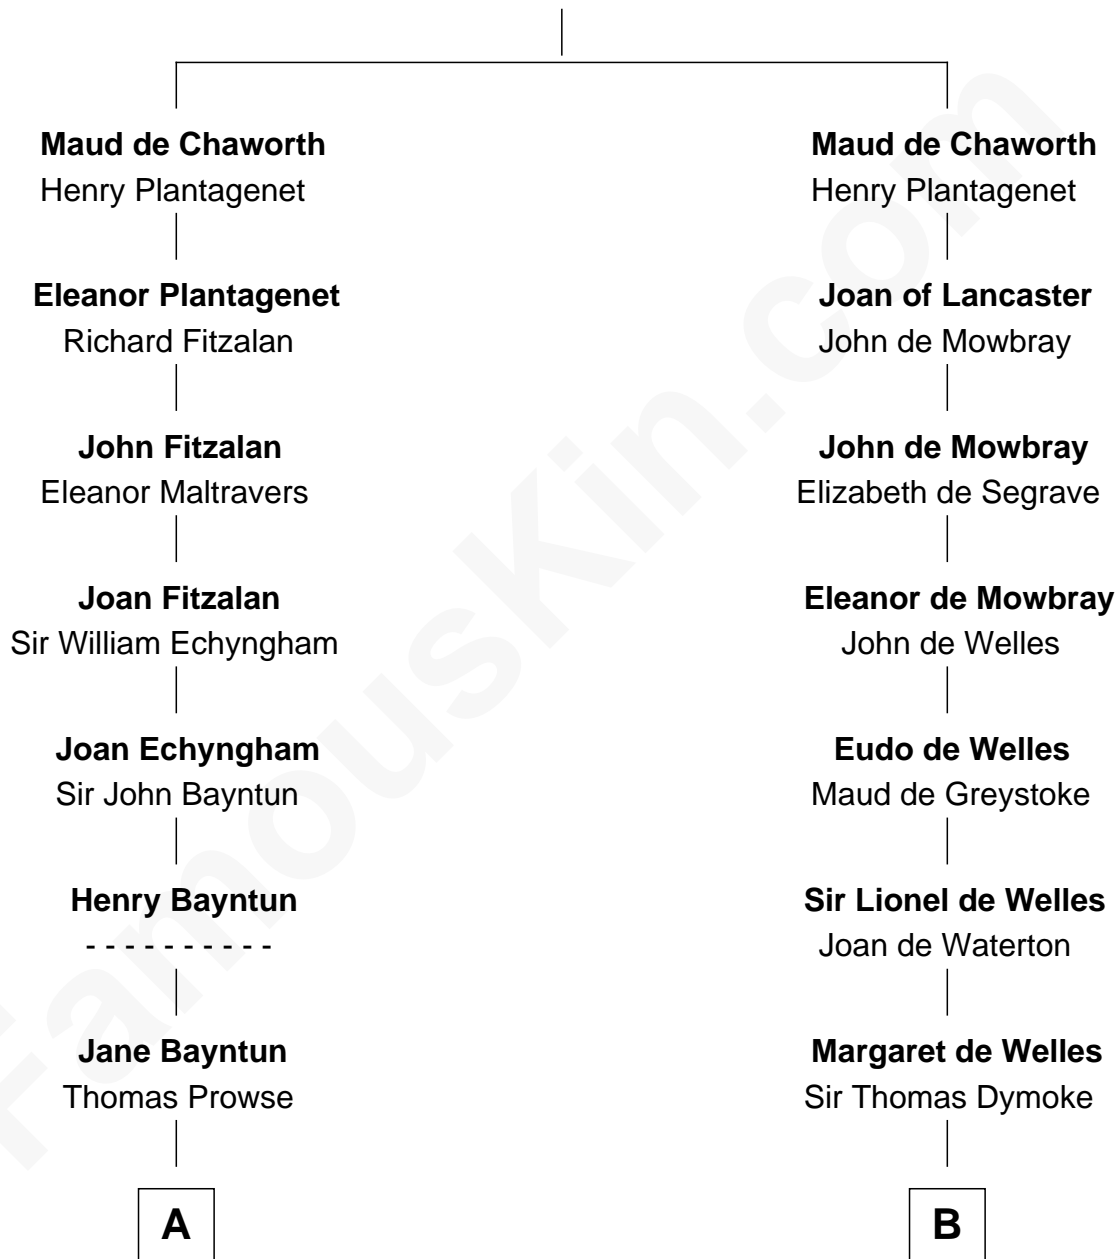

FamousKin.com Relationship Chart of

Jeb Bush

43rd Governor of Florida

18th cousin 3 times removed of

Ralph Waldo Emerson

American Poet

Sir Patrick de Chaworth

Isabella de Beauchamp

FamousKin.com