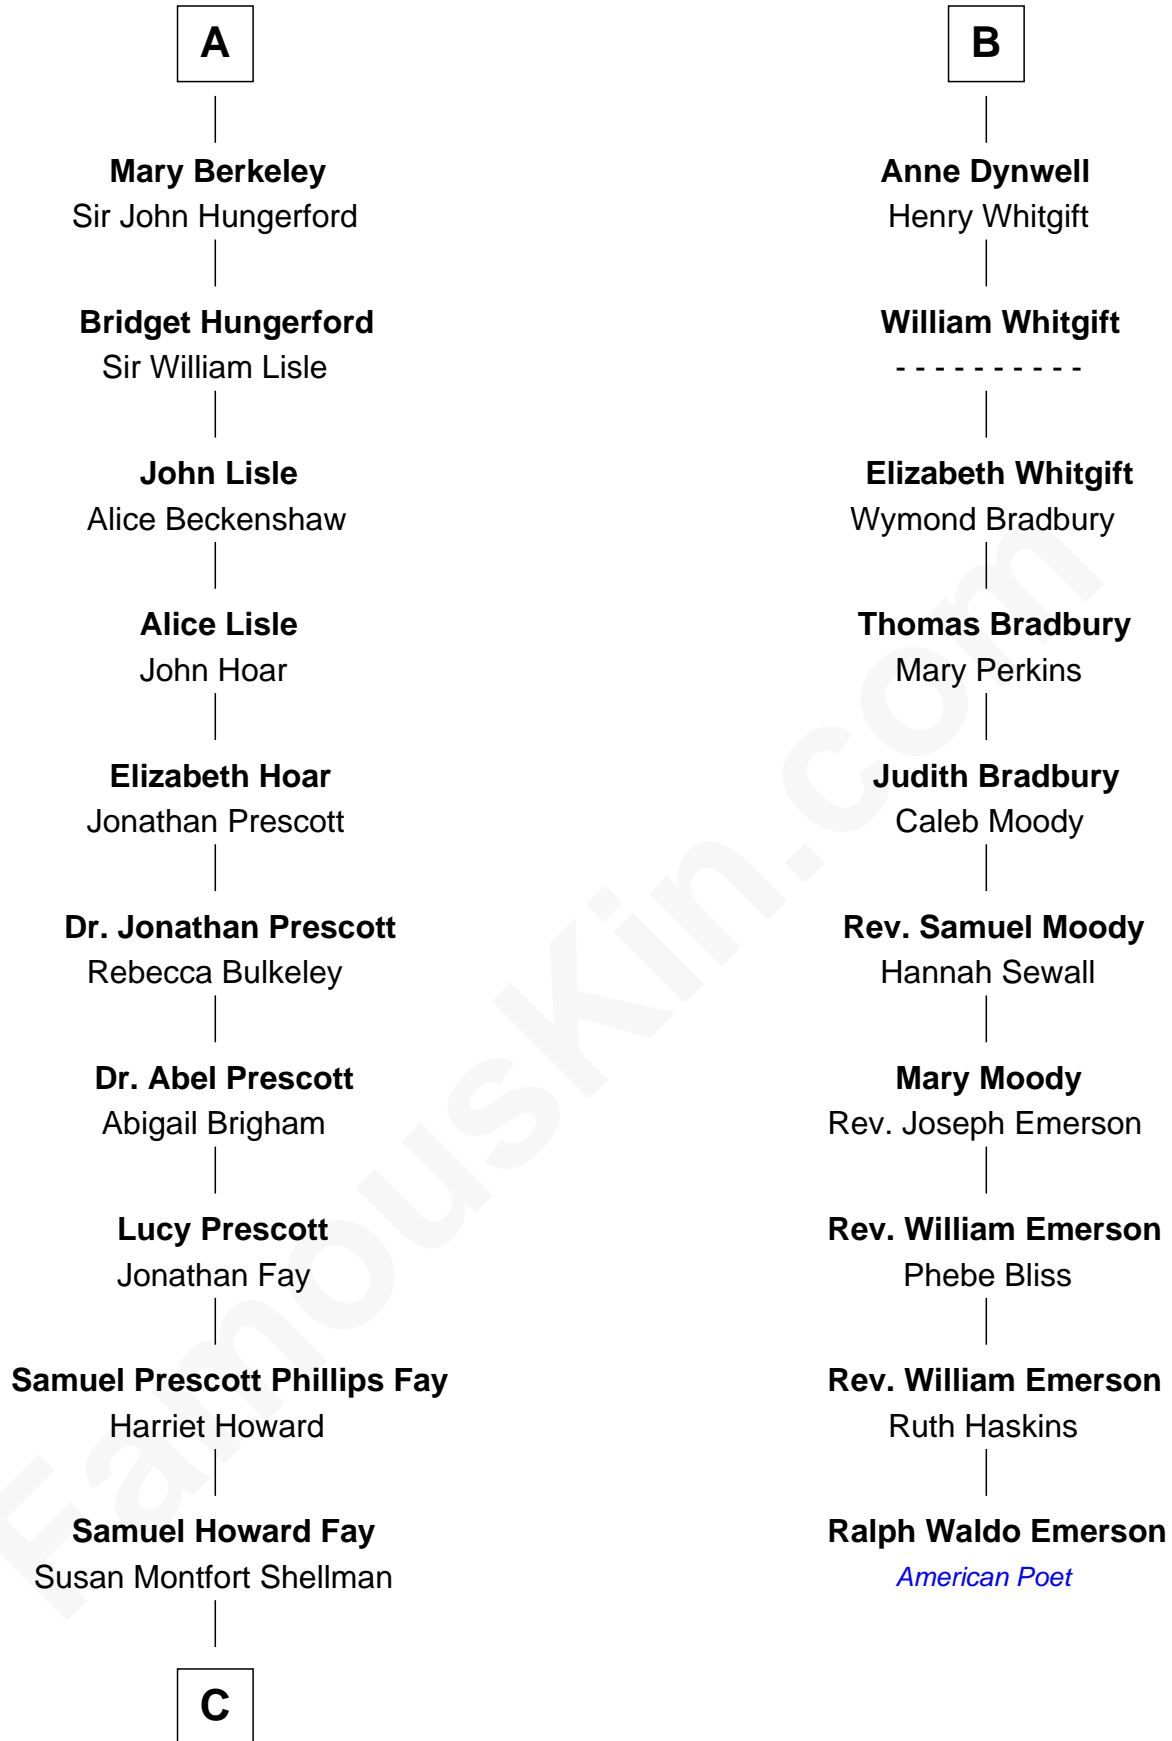

FamousKin.com Relationship Chart of

Jeb Bush

43rd Governor of Florida

16th cousin 5 times removed of

Ralph Waldo Emerson

American Poet

C

—
Harriet Eleanor Fay
Rev. James Smith Bush

—
Samuel Prescott Bush
Flora Sheldon

—
Prescott Sheldon Bush
Dorothy Wear Walker

—
George Herbert Walker Bush
Barbara Pierce

—
Jeb Bush
43rd Governor of Florida

FamousKin.com