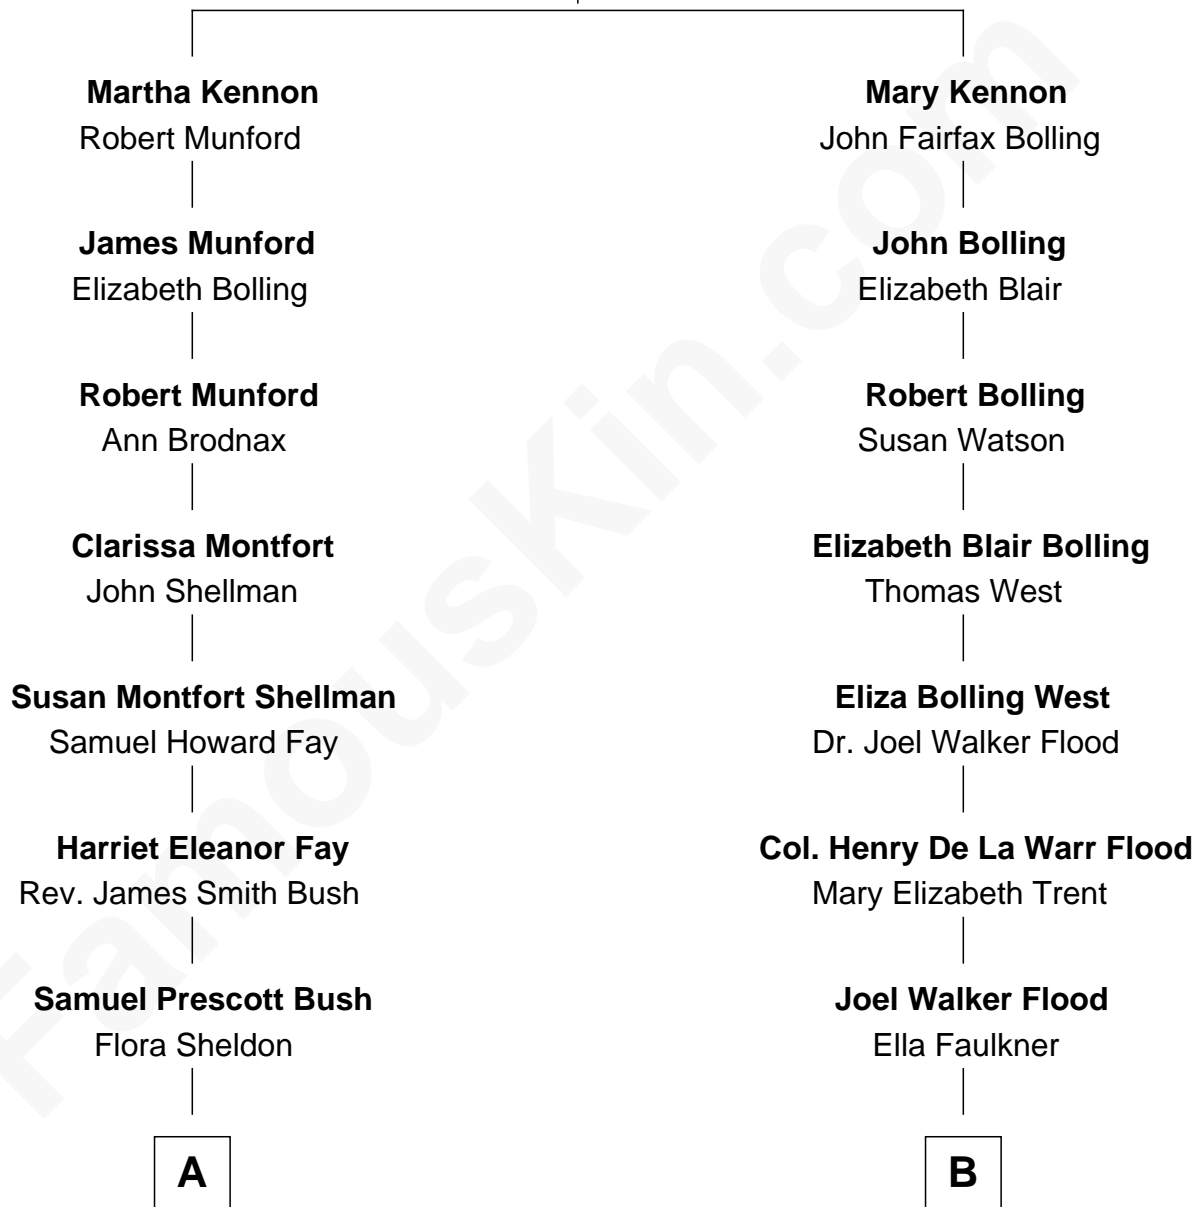

# FamousKin.com Relationship Chart of

**Jeb Bush**

*43rd Governor of Florida*

8th cousin 1 time removed of

**Admiral Richard Byrd**

*Polar Explorer*

**Richard Kennon**  
Elizabeth Worsham

FamousKin.com