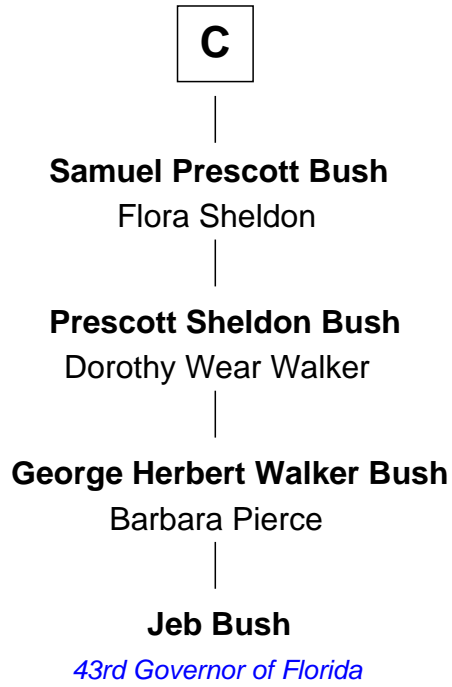

# FamousKin.com Relationship Chart of

**Jeb Bush**

*43rd Governor of Florida*

15th cousin 5 times removed of

**Admiral Richard Byrd**

*Polar Explorer*

**Stephen le Scrope**

Margery de Welles

**Anne Thimbleby**

John Booth

**Eleanor Booth**

Edward Hamby

**William Hamby**

Margaret Blewett

**A**

**John le Scrope**

Elizabeth Chaworth

**Elizabeth le Scrope**

Sir Henry le Scrope

**Margaret Scrope**

John Bernard

**John Bernard**

Margaret Daundelyn

**John Bernard**

Cecily Muscote

**Francis Bernard**

Alice Hazlewood

**Elizabeth Bernard**

Thomas Harrison

Probable

**B**

FamousKin.com