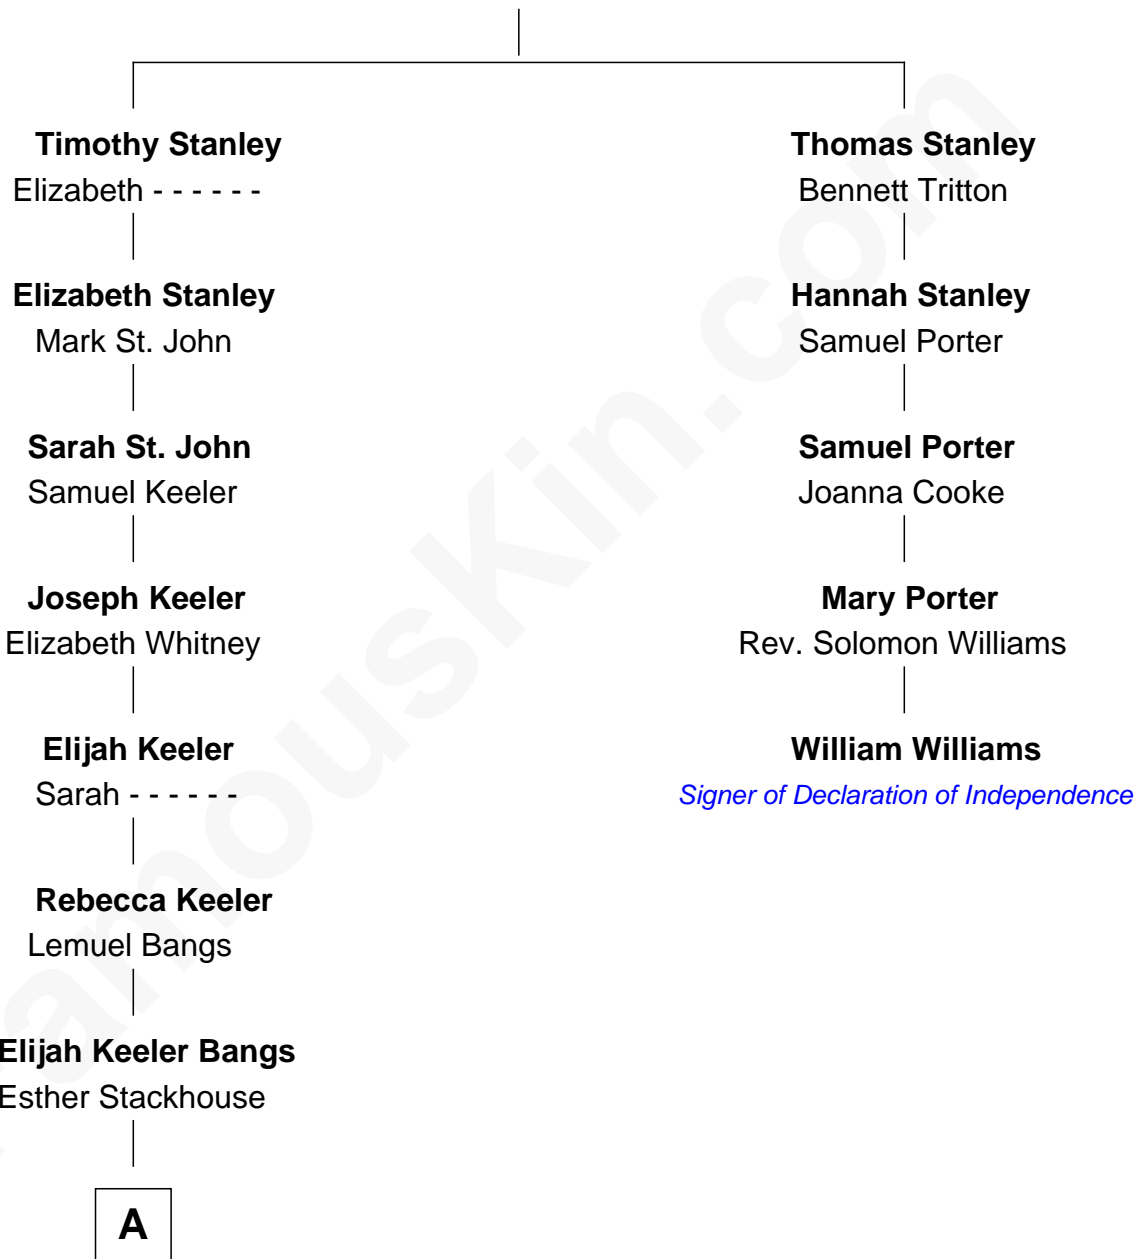

# FamousKin.com Relationship Chart of

**Jeb Bush**

*43rd Governor of Florida*

4th cousin 8 times removed of

**William Williams**

*Signer of the Declaration of Independence*

**Robert Stanley**

**A**

—  
**Mary Anne Bangs**  
Joseph Ambrose Beaky

—  
**Martha Adela Beaky**  
David Davis Walker

—  
**George Herbert Walker**  
Lucretia Wear

—  
**Dorothy Wear Walker**  
Prescott Sheldon Bush

—  
**George Herbert Walker Bush**  
Barbara Pierce