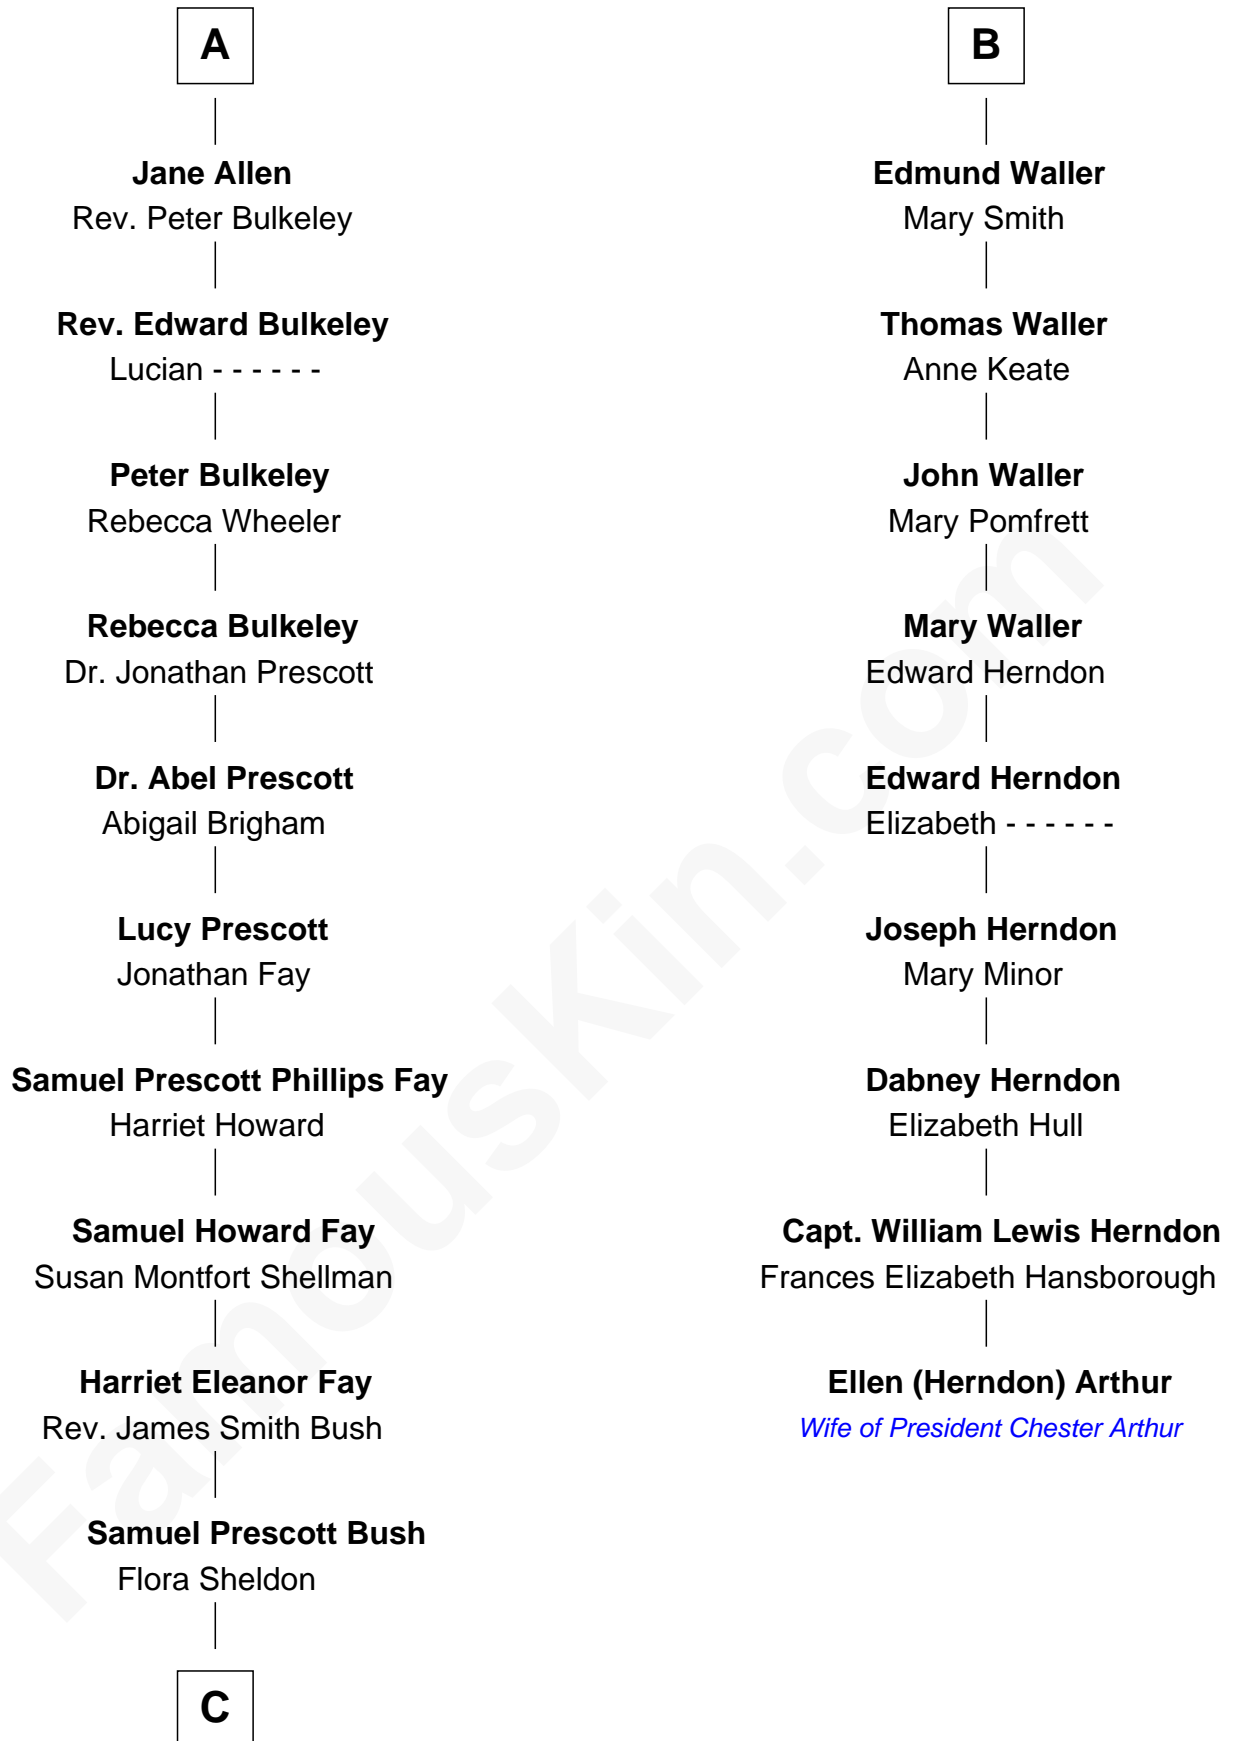

## Relationship Chart of

### Ellen (Herndon) Arthur

Wife of President Chester A. Arthur

**Sir John Boteler**

Alice Plumpton

**C**

—  
**Prescott Sheldon Bush**

Dorothy Wear Walker

—  
**George Herbert Walker Bush**