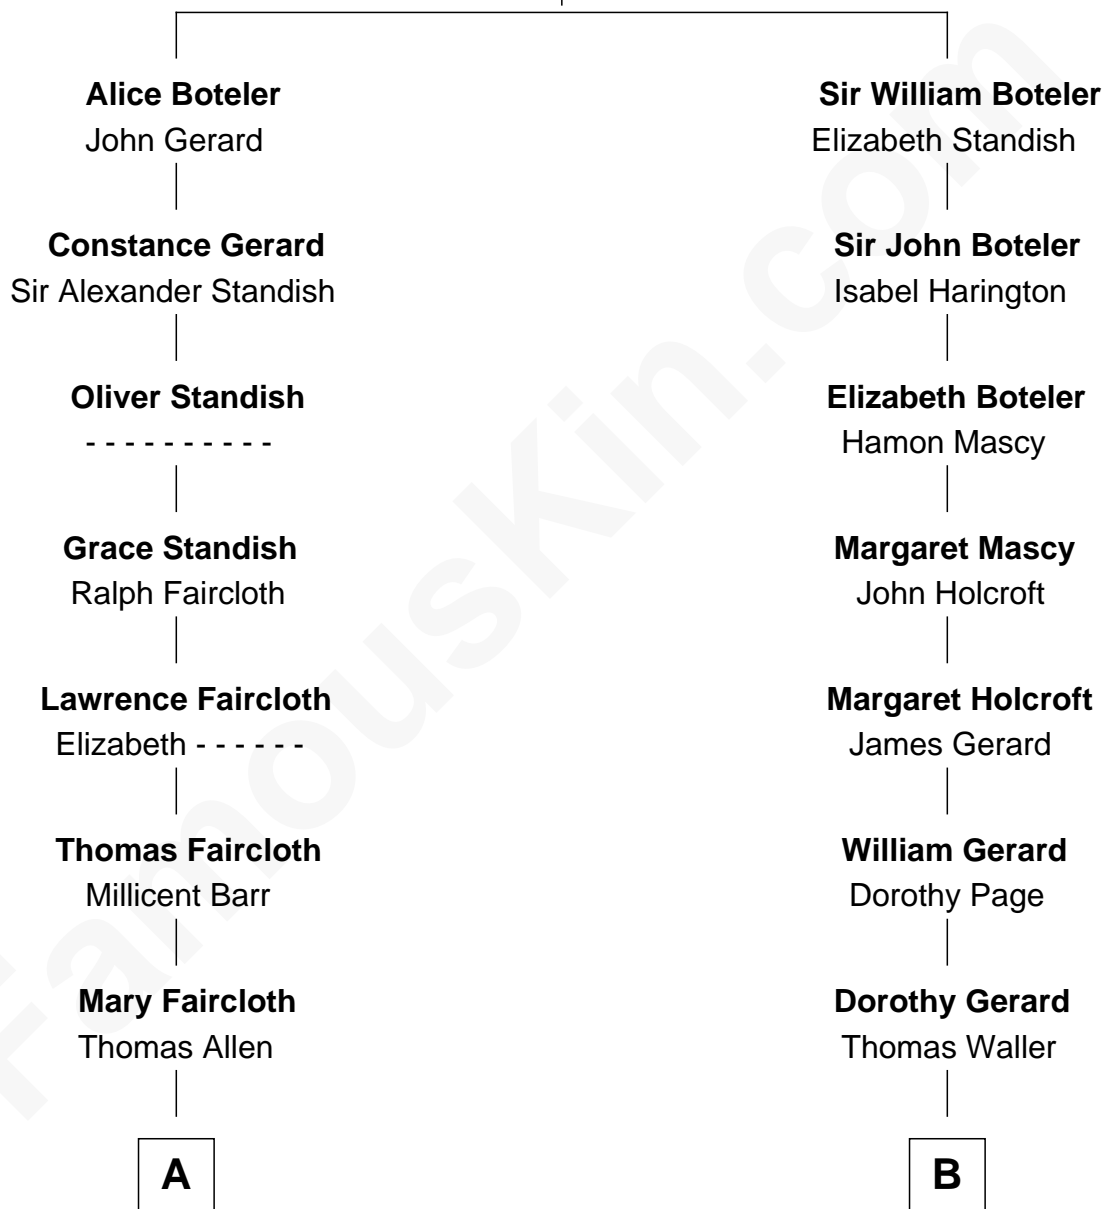

## Relationship Chart of

### Jeb Bush

43rd Governor of Florida

15th cousin 4 times removed of

### Ellen (Herndon) Arthur

Wife of President Chester A. Arthur

**Sir John Boteler**

Alice Plumpton

**C**

—  
**Prescott Sheldon Bush**

Dorothy Wear Walker

—  
**George Herbert Walker Bush**