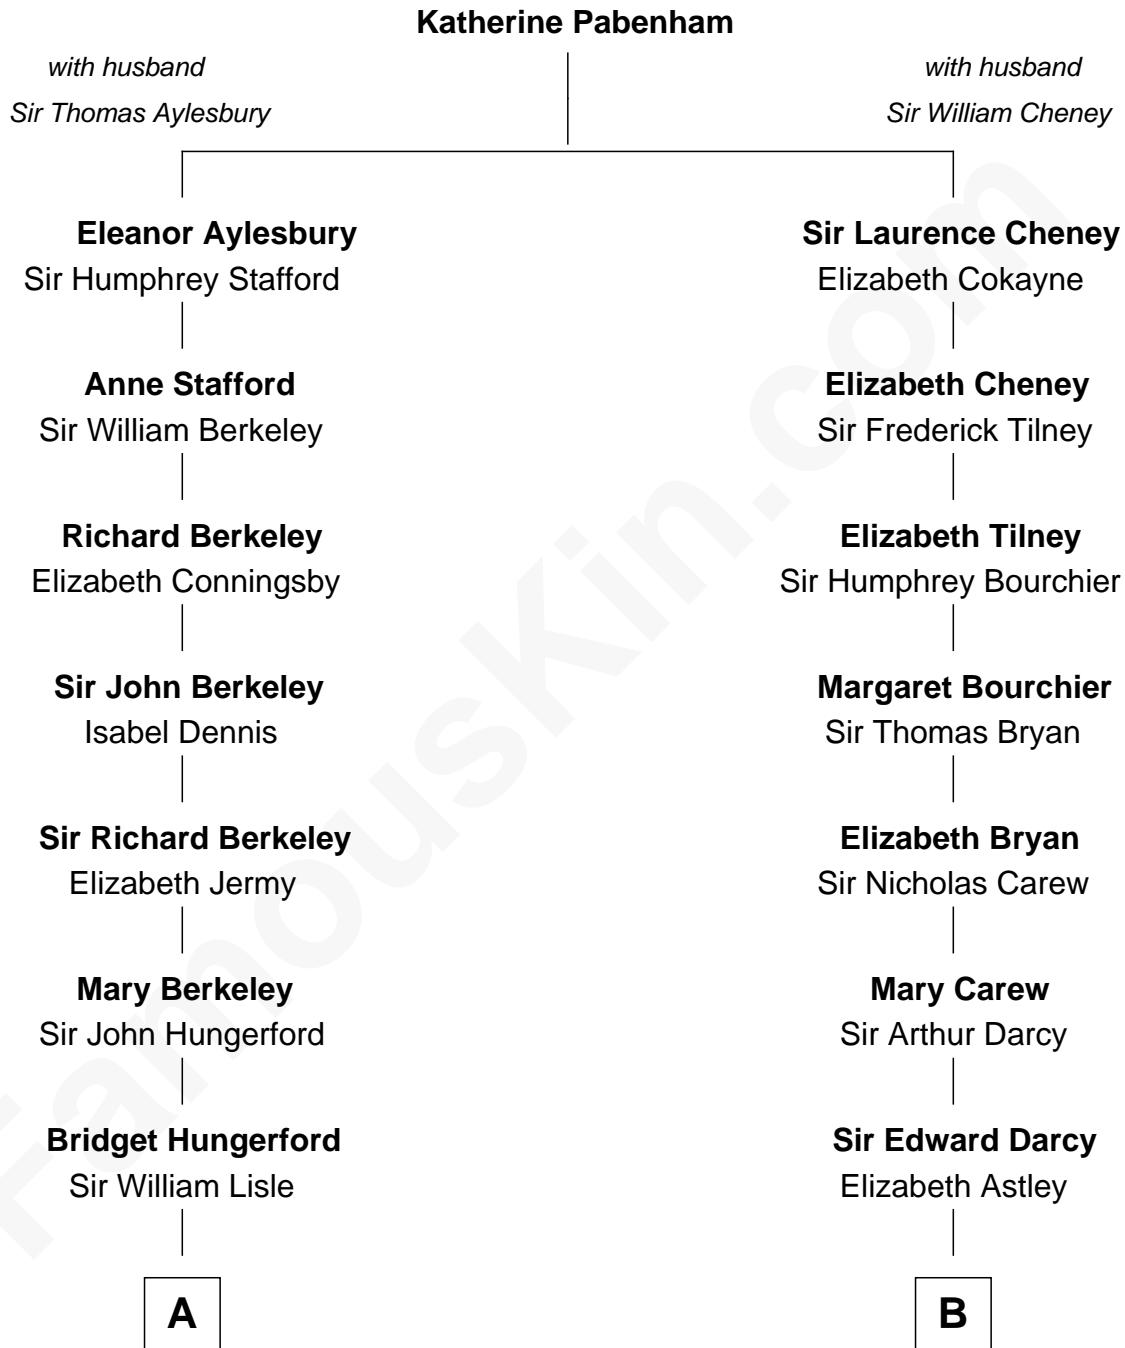

FamousKin.com

Relationship Chart of

Jeb Bush

43rd Governor of Florida

12th cousin 7 times removed of

Robert Treat Paine

Signer of the Declaration of Independence

C

—
Prescott Sheldon Bush

Dorothy Wear Walker

—
George Herbert Walker Bush

Barbara Pierce

—
Jeb Bush

43rd Governor of Florida

FamousKin.com