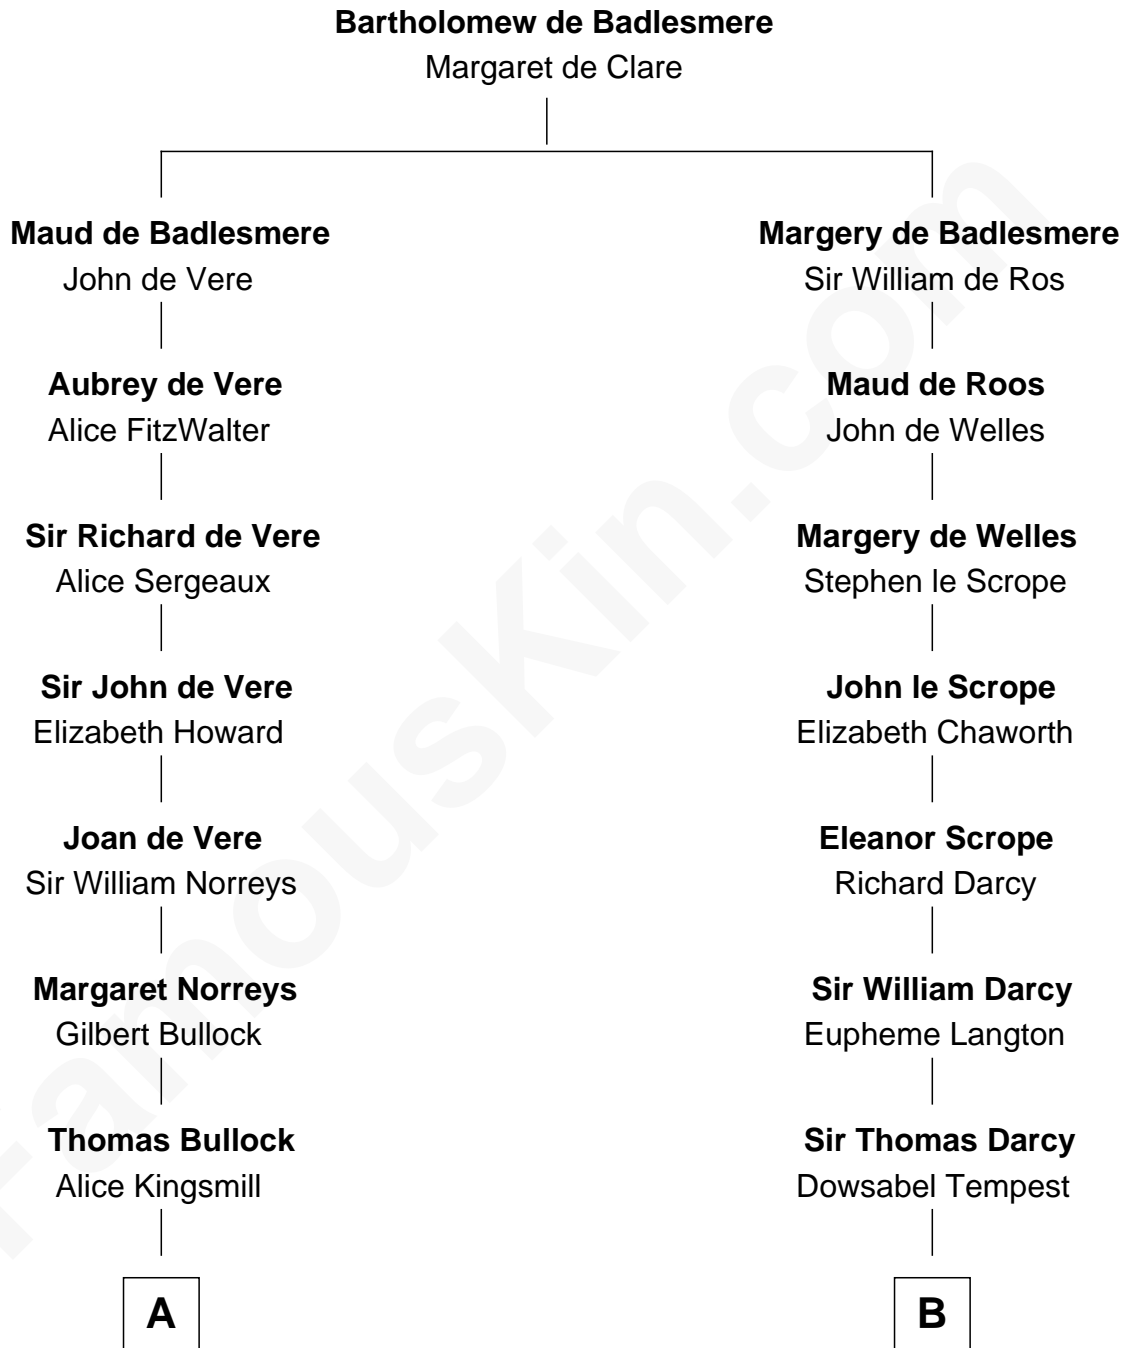

## Relationship Chart of

### Jeb Bush

43rd Governor of Florida

14th cousin 7 times removed of

### Robert Treat Paine

Signer of the Declaration of Independence

**C**

—  
**Harriet Eleanor Fay**  
Rev. James Smith Bush

—  
**Samuel Prescott Bush**  
Flora Sheldon

—  
**Prescott Sheldon Bush**  
Dorothy Wear Walker