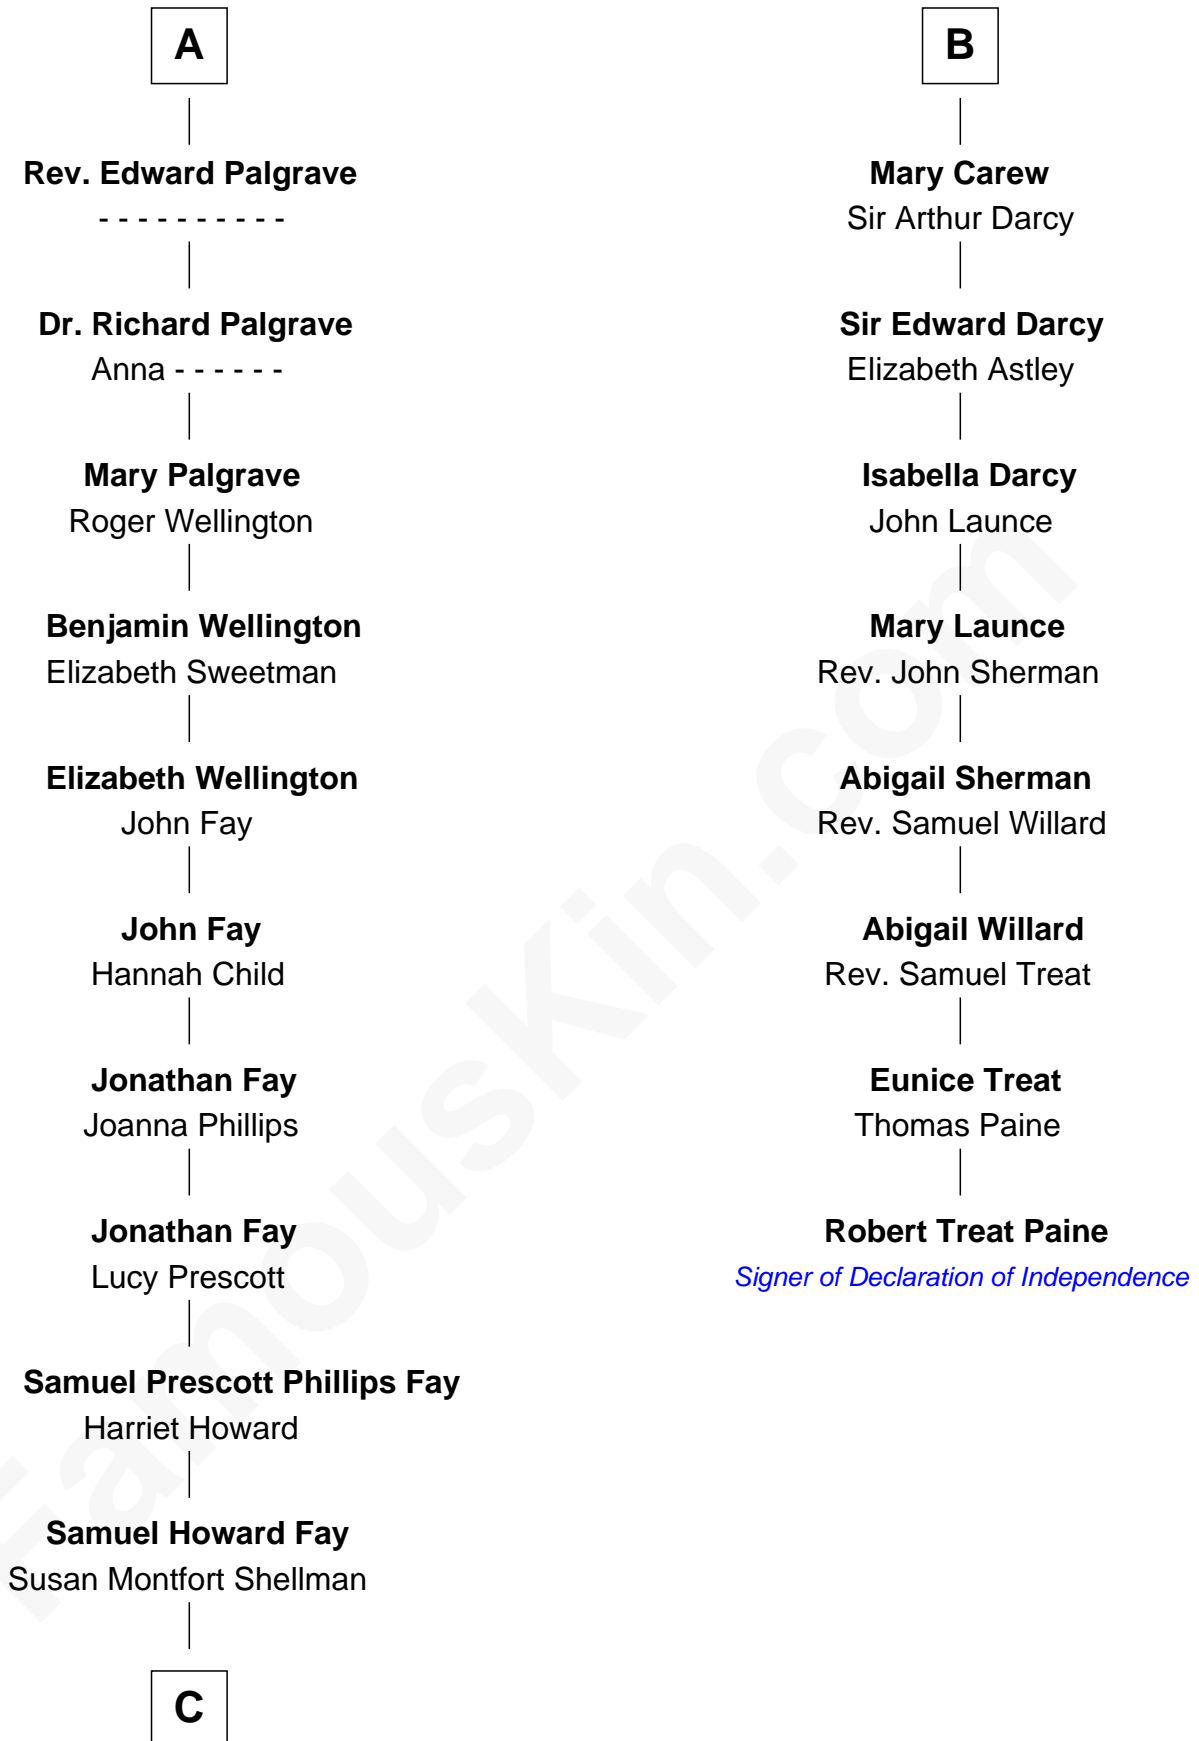

FamousKin.com

Relationship Chart of

Jeb Bush

43rd Governor of Florida

14th cousin 7 times removed of

Robert Treat Paine

Signer of the Declaration of Independence

Sir William de Bohun
Elizabeth de Badlesmere