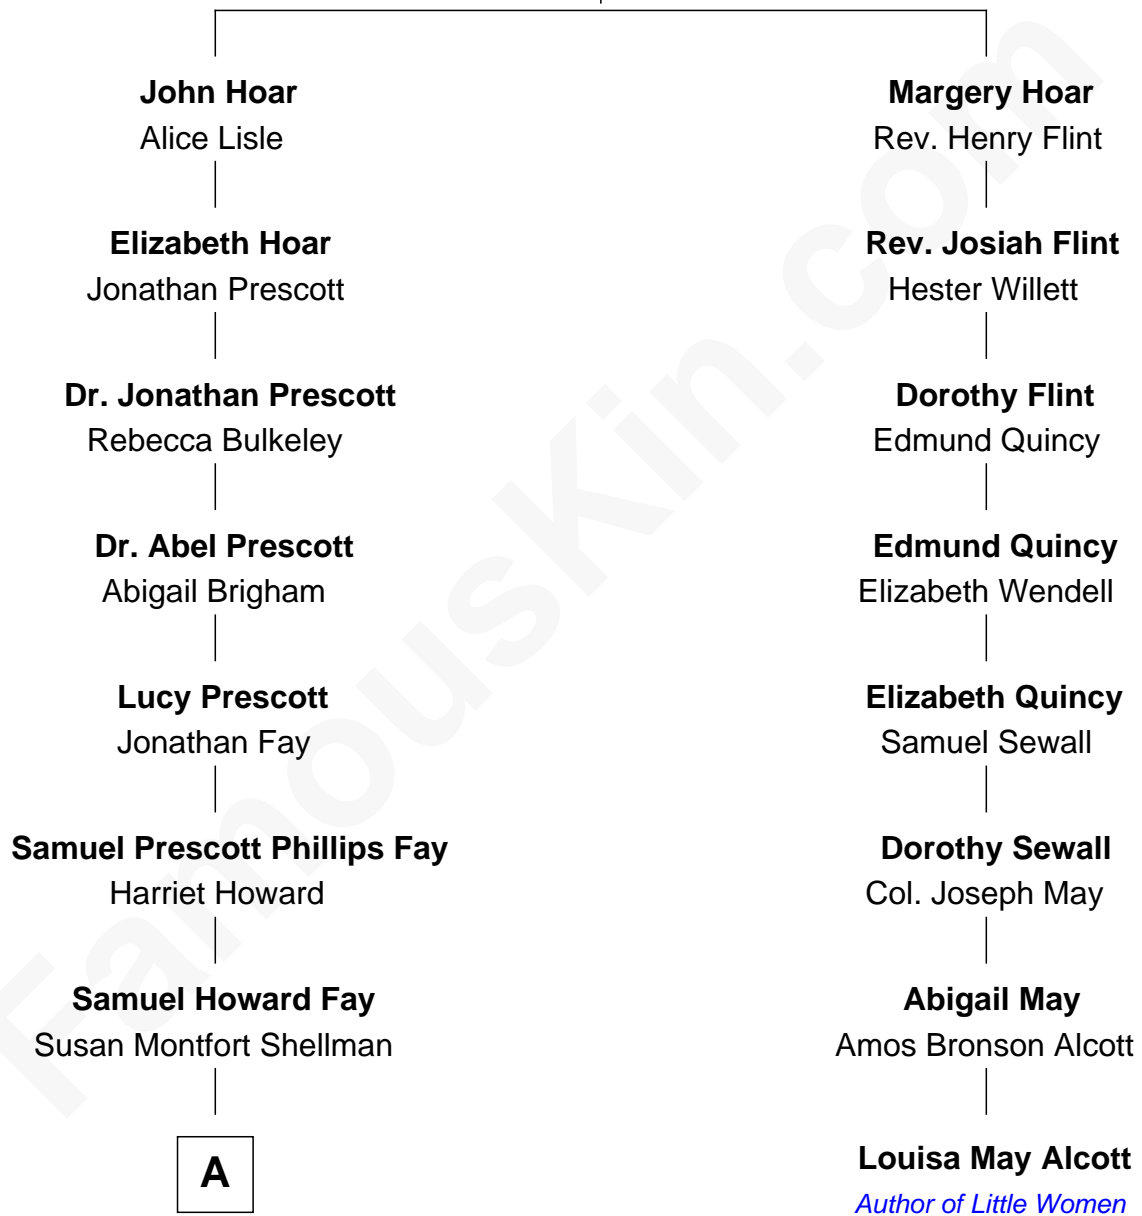

FamousKin.com Relationship Chart of

Jeb Bush

43rd Governor of Florida

7th cousin 4 times removed of

Louisa May Alcott

Author of Little Women

Charles Hoar
Joanna Hincksman

A

—
Harriet Eleanor Fay
Rev. James Smith Bush

—
Samuel Prescott Bush
Flora Sheldon

—
Prescott Sheldon Bush
Dorothy Wear Walker

—
George Herbert Walker Bush
Barbara Pierce

—
Jeb Bush
43rd Governor of Florida