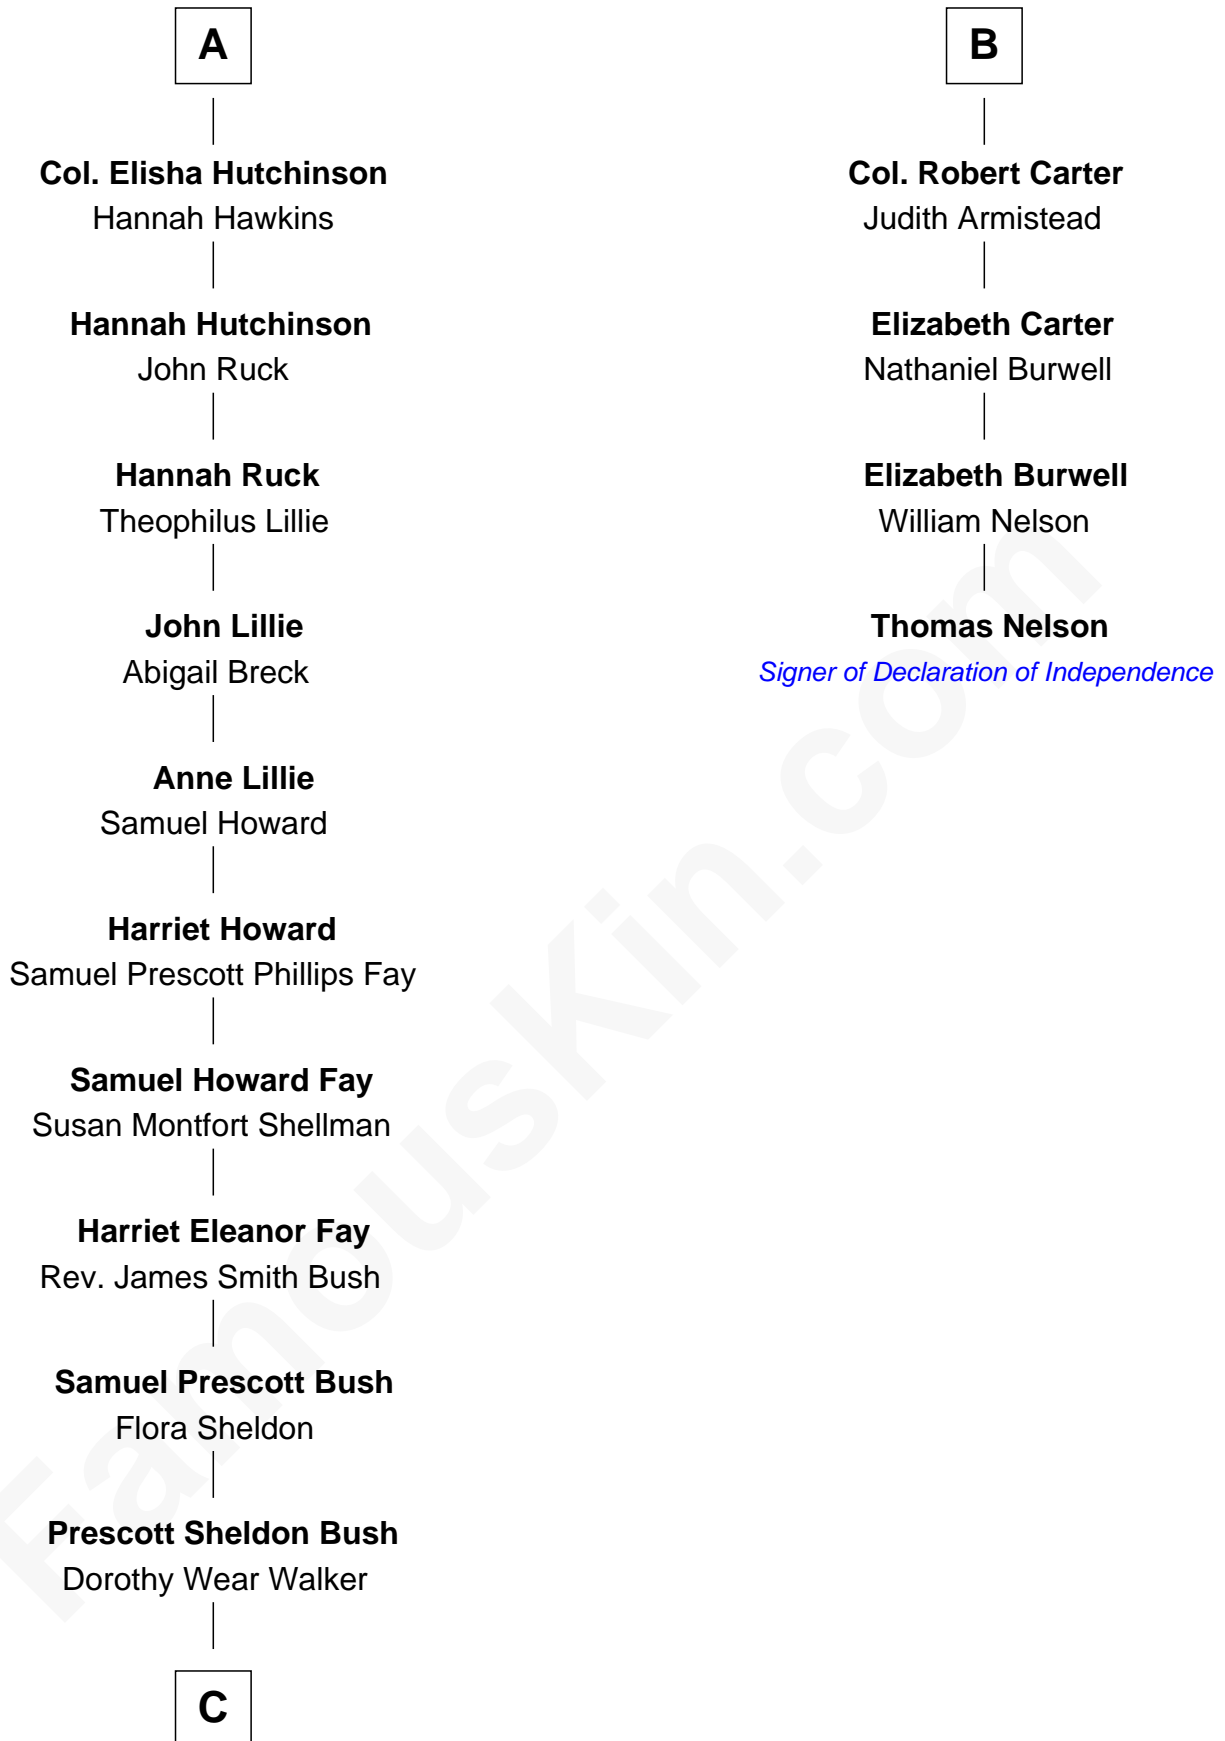

# FamousKin.com Relationship Chart of

**Jeb Bush**

*43rd Governor of Florida*

**10th cousin 8 times removed of**

**Thomas Nelson**

*Signer of the Declaration of Independence*

**Sir Thomas Blount**  
Margaret de Gresley

**Sir Thomas Blount**  
Agnes Hawley

**Anne Blount**  
William Marbury

**Robert Marbury**  
Katherine Williamson

**William Marbury**  
Agnes Lenton

**Rev. Francis Marbury**  
Bridget Dryden

**Anne Marbury**  
William Hutchinson

**Edward Hutchinson**  
Katherine Hamby

**A**

**Sir Walter Blount**  
Helena Byron

**Sir William Blount**  
Margaret Echyngham

**Elizabeth Blount**  
Sir Andrews de Windsor

**Edith Windsor**  
George Ludlow

**Thomas Ludlow**  
Jane Pyle

**Gabriel Ludlow**  
Phillis - - - - -

**Sarah Ludlow**  
Col. John Carter

**B**

**C**

George Herbert Walker Bush

Barbara Pierce

Jeb Bush