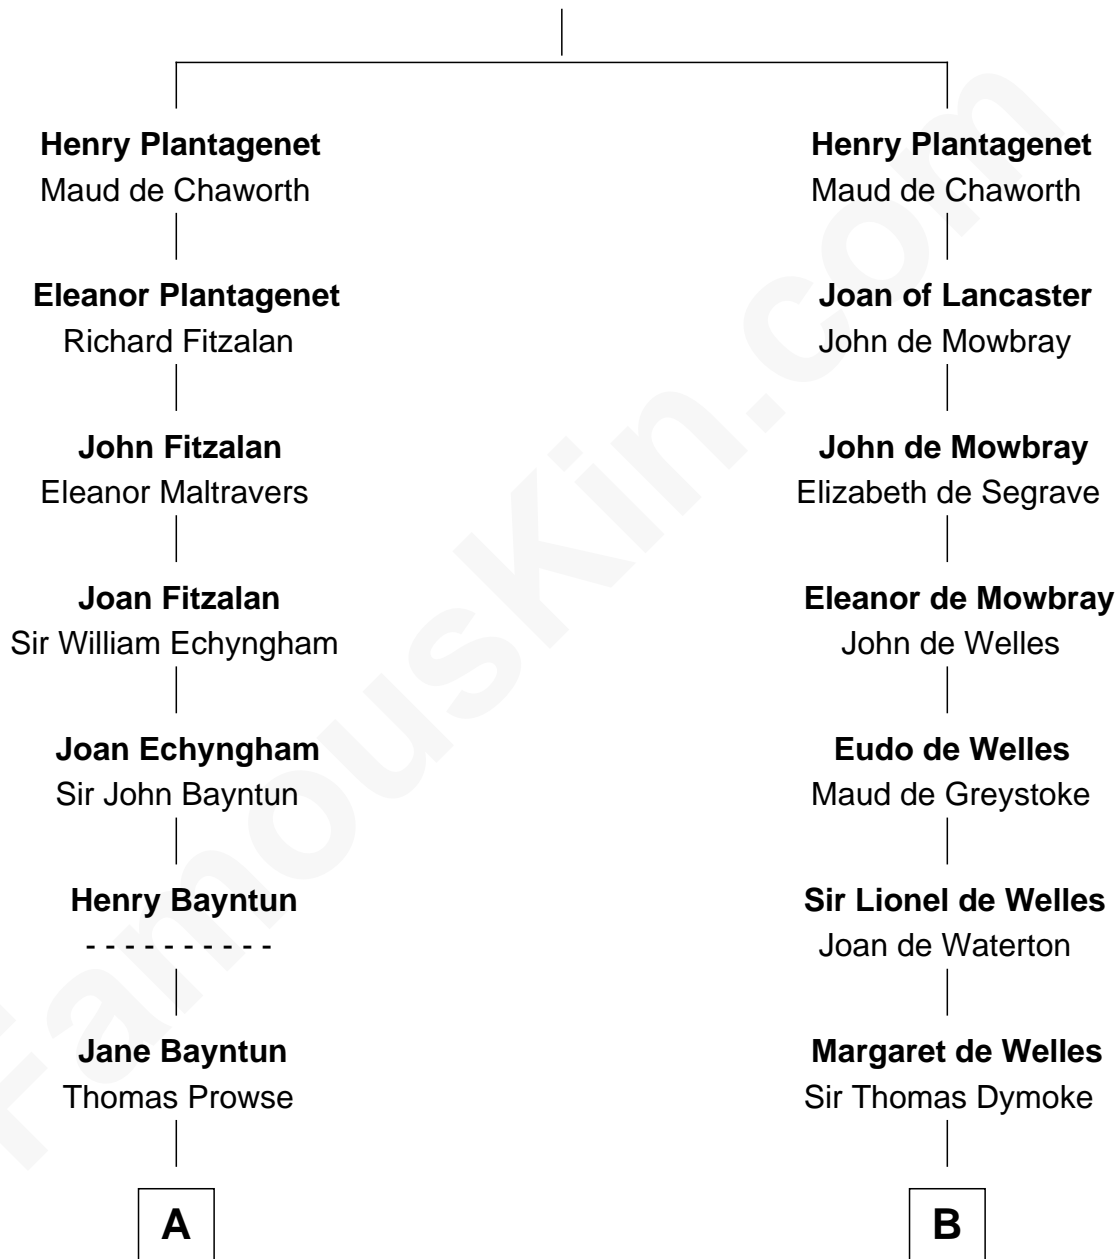

FamousKin.com Relationship Chart of

Jeb Bush

43rd Governor of Florida

15th cousin 6 times removed of

Thomas Nelson

Signer of the Declaration of Independence

Edmund Plantagenet

Blanche of Artois

FamousKin.com