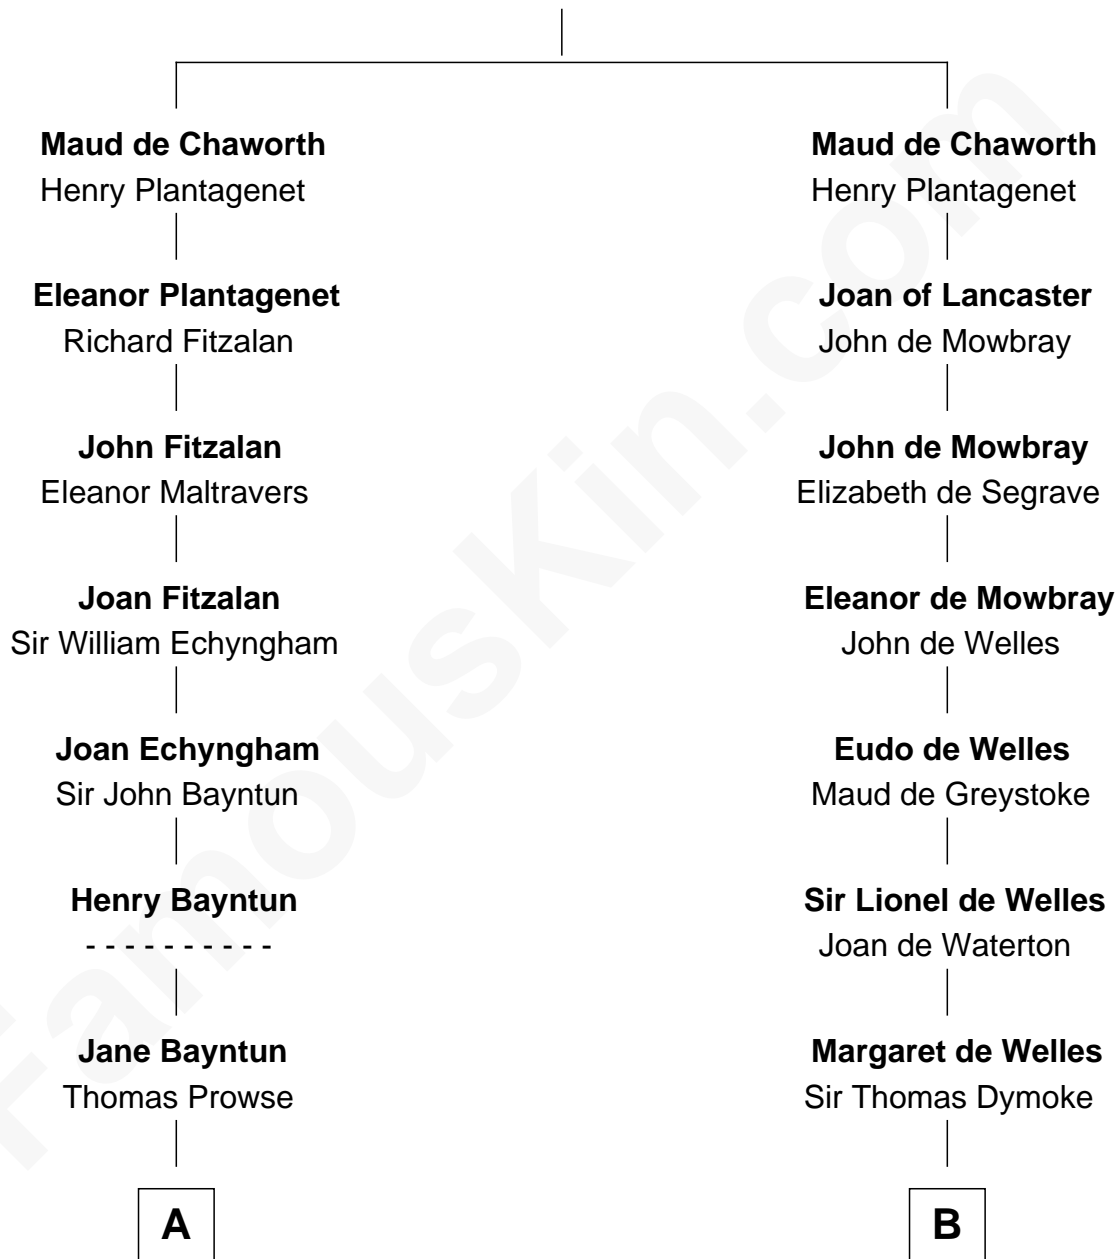

FamousKin.com Relationship Chart of

Jeb Bush

43rd Governor of Florida

15th cousin 6 times removed of

Thomas Nelson

Signer of the Declaration of Independence

Sir Patrick de Chaworth

Isabella de Beauchamp

FamousKin.com