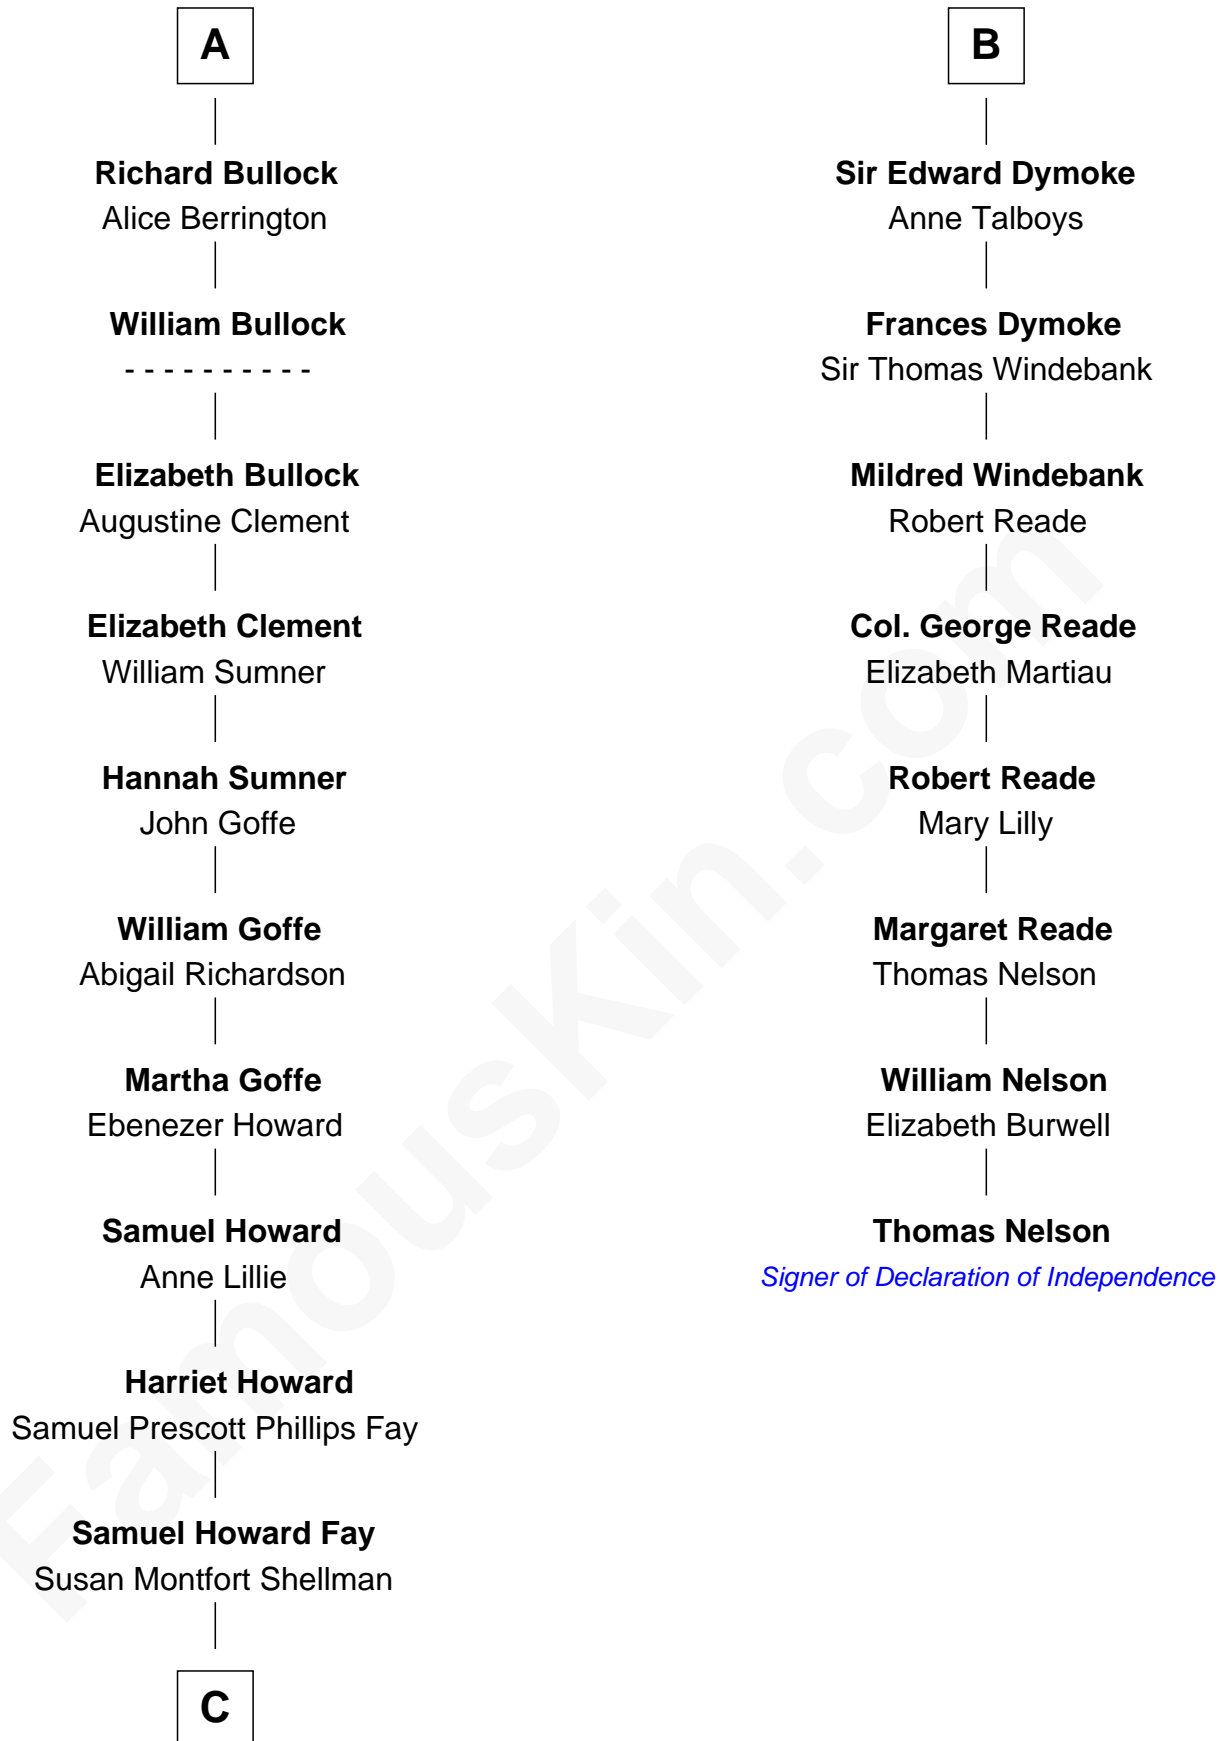

FamousKin.com

Relationship Chart of

Jeb Bush

43rd Governor of Florida

14th cousin 7 times removed of

Thomas Nelson

Signer of the Declaration of Independence

Bartholomew de Badlesmere

Elizabeth Howard

Joan de Vere

Sir William Norreys

Margaret Norreys

Gilbert Bullock

Thomas Bullock

Alice Kingsmill

A

Margery de Badlesmere

Sir William de Ros

Maud de Roos

John de Welles

John de Welles

Eleanor de Mowbray

Eudo de Welles

Maud de Greystoke

Sir Lionel de Welles

Joan de Waterton

Margaret de Welles

Sir Thomas Dymoke

Sir Robert Dymoke

Ann Sparrow

B

C