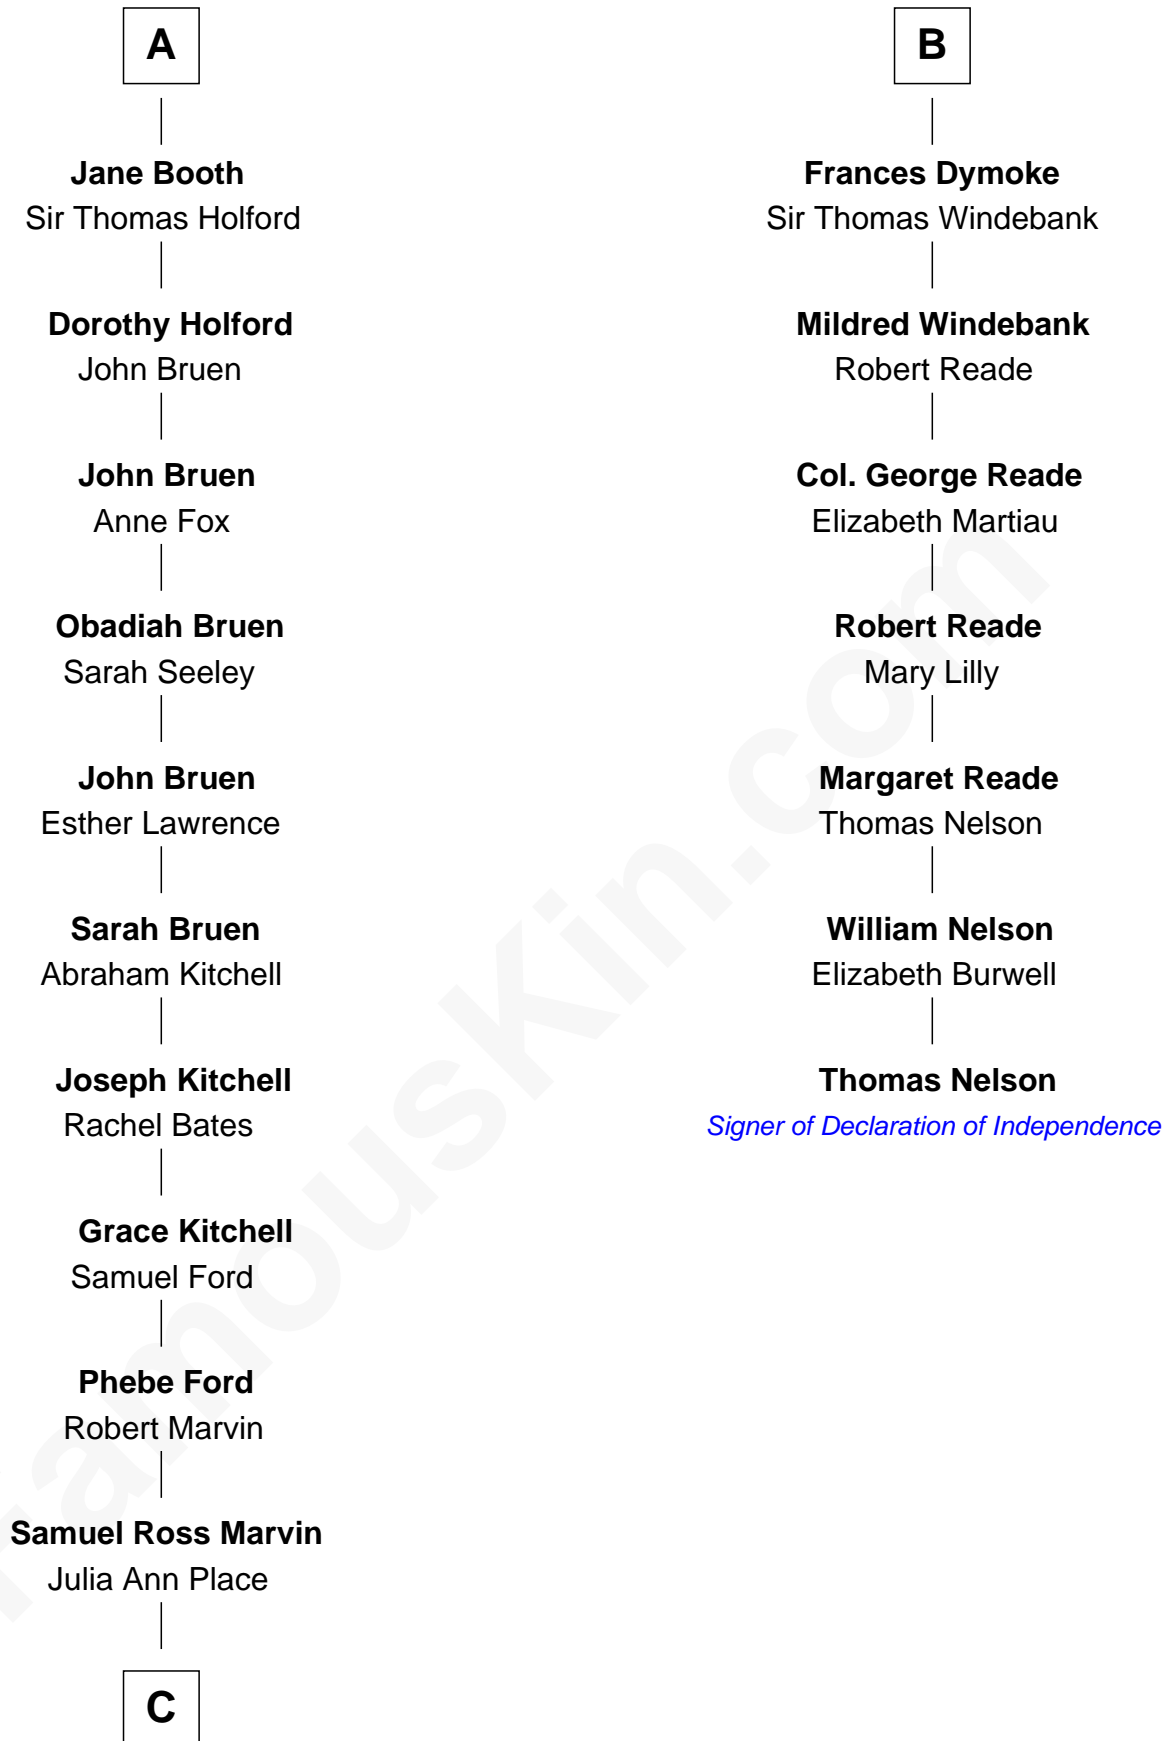

FamousKin.com

Relationship Chart of

Jeb Bush

43rd Governor of Florida

13th cousin 8 times removed of

Thomas Nelson

Signer of the Declaration of Independence

FamousKin.com