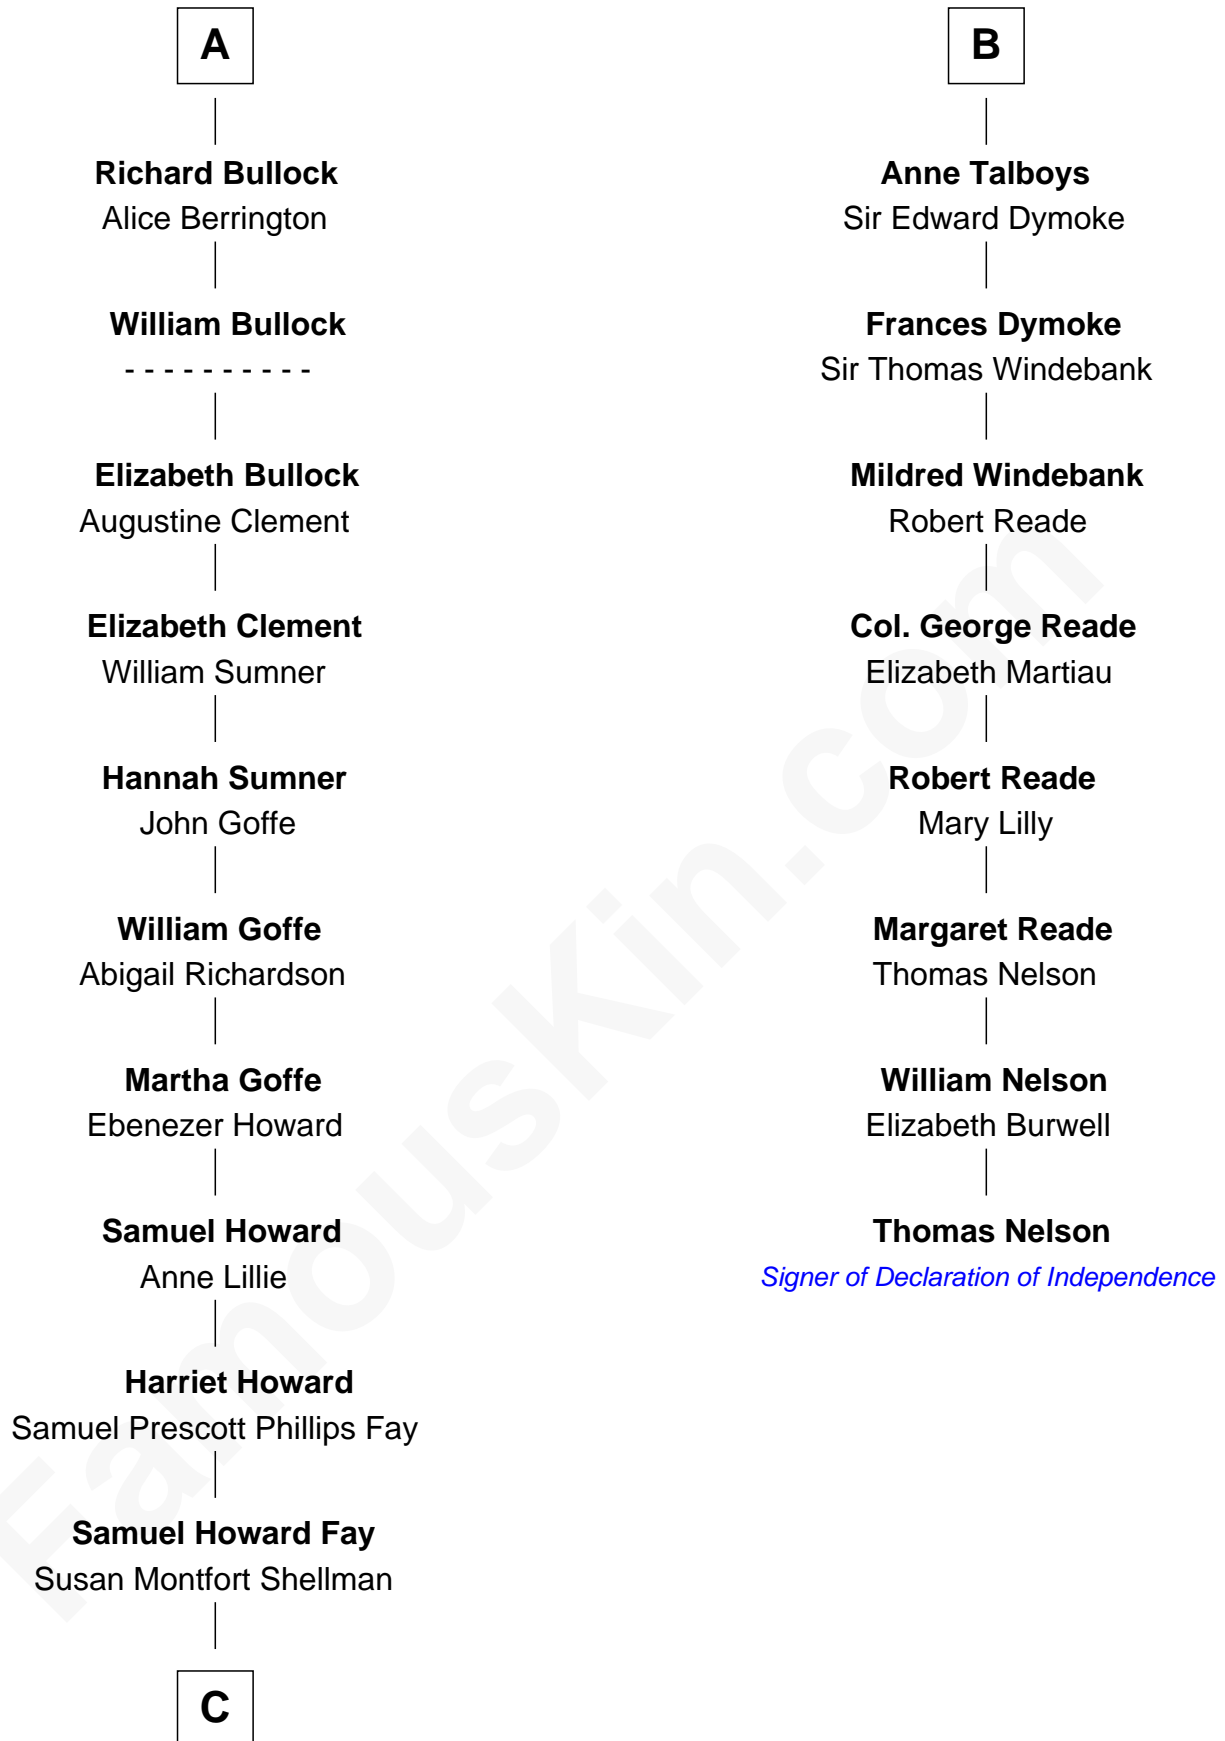

# FamousKin.com Relationship Chart of

**Jeb Bush**

*43rd Governor of Florida*

**14th cousin 7 times removed of**

**Thomas Nelson**

*Signer of the Declaration of Independence*

**William de Montagu**  
Katherine de Grandison

**Sibyl de Montagu**  
Sir Edmund Fitzalan

**Philippe Fitzalan**  
Sir Richard Sergeaux

**Alice Sergeaux**  
Sir Richard de Vere

**Sir John de Vere**  
Elizabeth Howard

**Joan de Vere**  
Sir William Norreys

**Margaret Norreys**  
Gilbert Bullock

**Thomas Bullock**  
Alice Kingsmill

**A**

**Philippa de Montagu**  
Sir Roger de Mortimer

**Edmund Mortimer**  
Philippa Plantagenet

**Elizabeth Mortimer**  
Sir Henry Percy

**Sir Henry Percy**  
Eleanor Neville

**Sir Henry Percy**  
Eleanor Poynings

**Margaret Percy**  
Sir William Gascoigne

**Elizabeth Gascoigne**  
Sir George Talboys

**B**

**C**

—  
**Harriet Eleanor Fay**  
Rev. James Smith Bush