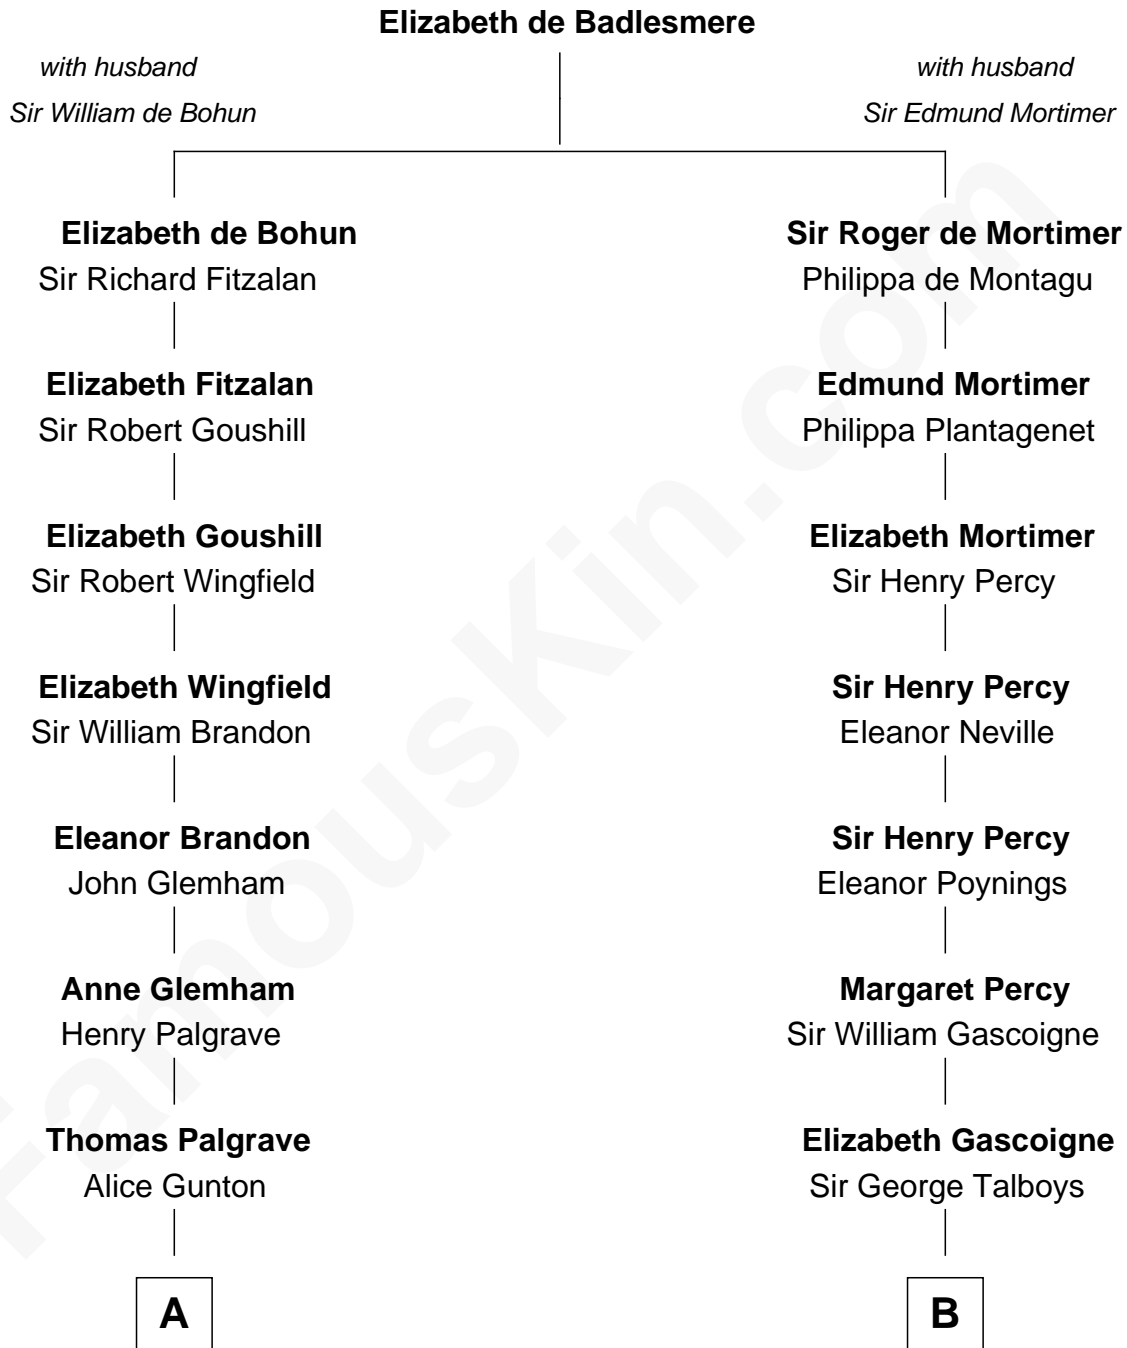

FamousKin.com Relationship Chart of

Jeb Bush

43rd Governor of Florida

14th cousin 7 times removed of

Thomas Nelson

Signer of the Declaration of Independence

C

Harriet Eleanor Fay
Rev. James Smith Bush

Samuel Prescott Bush
Flora Sheldon

Prescott Sheldon Bush
Dorothy Wear Walker

George Herbert Walker Bush
Barbara Pierce

Jeb Bush
43rd Governor of Florida

FamousKin.com