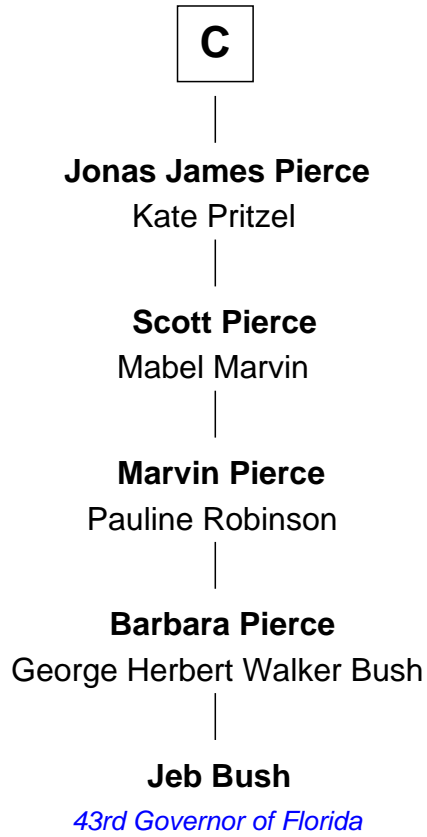

# FamousKin.com Relationship Chart of

**Jeb Bush**

*43rd Governor of Florida*

13th cousin 8 times removed of

**Thomas Nelson**

*Signer of the Declaration of Independence*

**Sir Maurice de Berkeley**

Eve la Zouche

**Milicent de Berkeley**

John Maltravers

**Sir John Maltravers**

Gwenthin - - - - -

**Eleanor Maltravers**

John Fitzalan

**Joan Fitzalan**

Sir William Echyngam

**Joan Echyngam**

Sir John Bayntun

**Henry Bayntun**

- - - - -

**Jane Bayntun**

Thomas Prowse

**A**

**Thomas de Berkeley**

Sir William Gascoigne

**Elizabeth Gascoigne**

Sir George Talboys

**Anne Talboys**

Sir Edward Dymoke

**B**

FamousKin.com