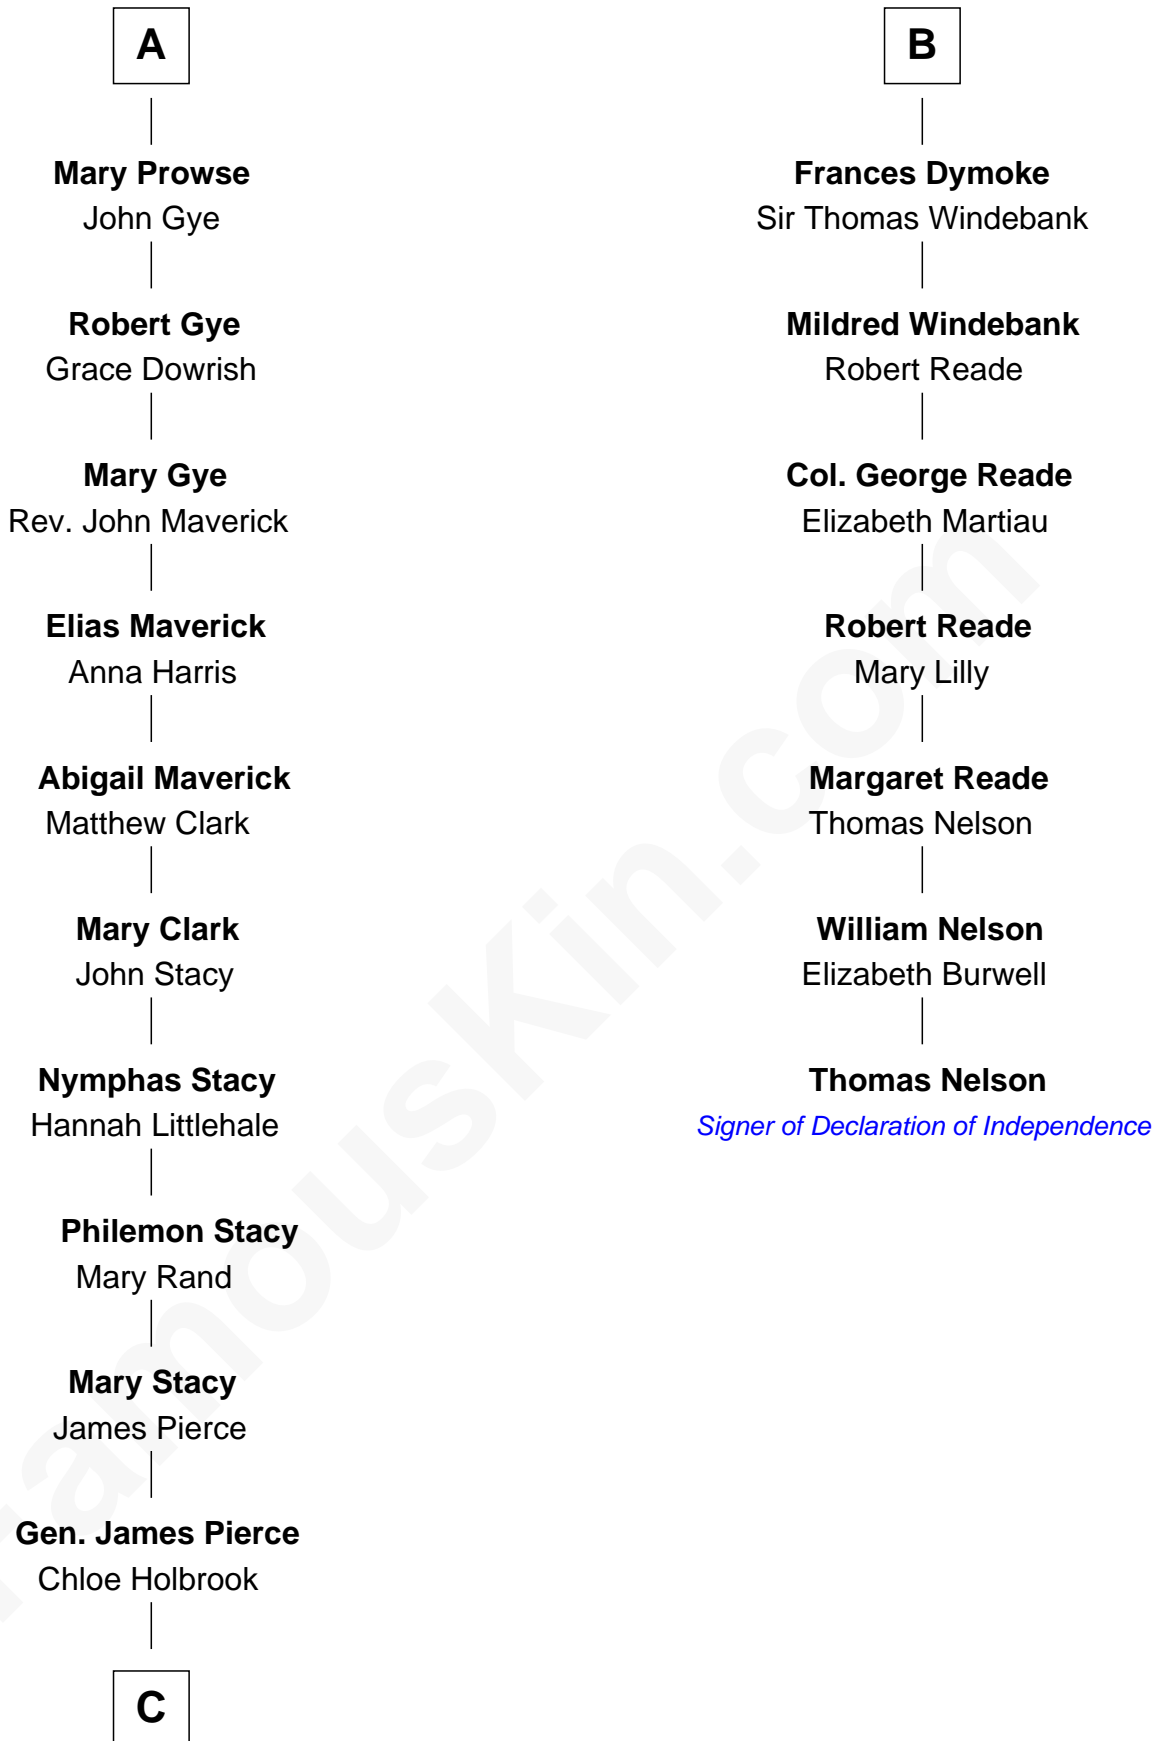

# FamousKin.com Relationship Chart of

**Jeb Bush**

*43rd Governor of Florida*

13th cousin 8 times removed of

**Thomas Nelson**

*Signer of the Declaration of Independence*

**Sir Maurice de Berkeley**

Eve la Zouche

**Joan Echyngam**

Sir John Bayntun

**Henry Bayntun**

- - - - -

**Jane Bayntun**

Thomas Prowse

**A**

**Thomas de Berkeley**

Katherine de Clyvedon

**Sir John Berkeley**

Elizabeth Betteshorne

**Eleanor Berkeley**

Sir Richard Poynings

**Eleanor Poynings**

Sir Henry Percy

**Margaret Percy**

Sir William Gascoigne

**Elizabeth Gascoigne**

Sir George Talboys

**Anne Talboys**

Sir Edward Dymoke

**B**

FamousKin.com