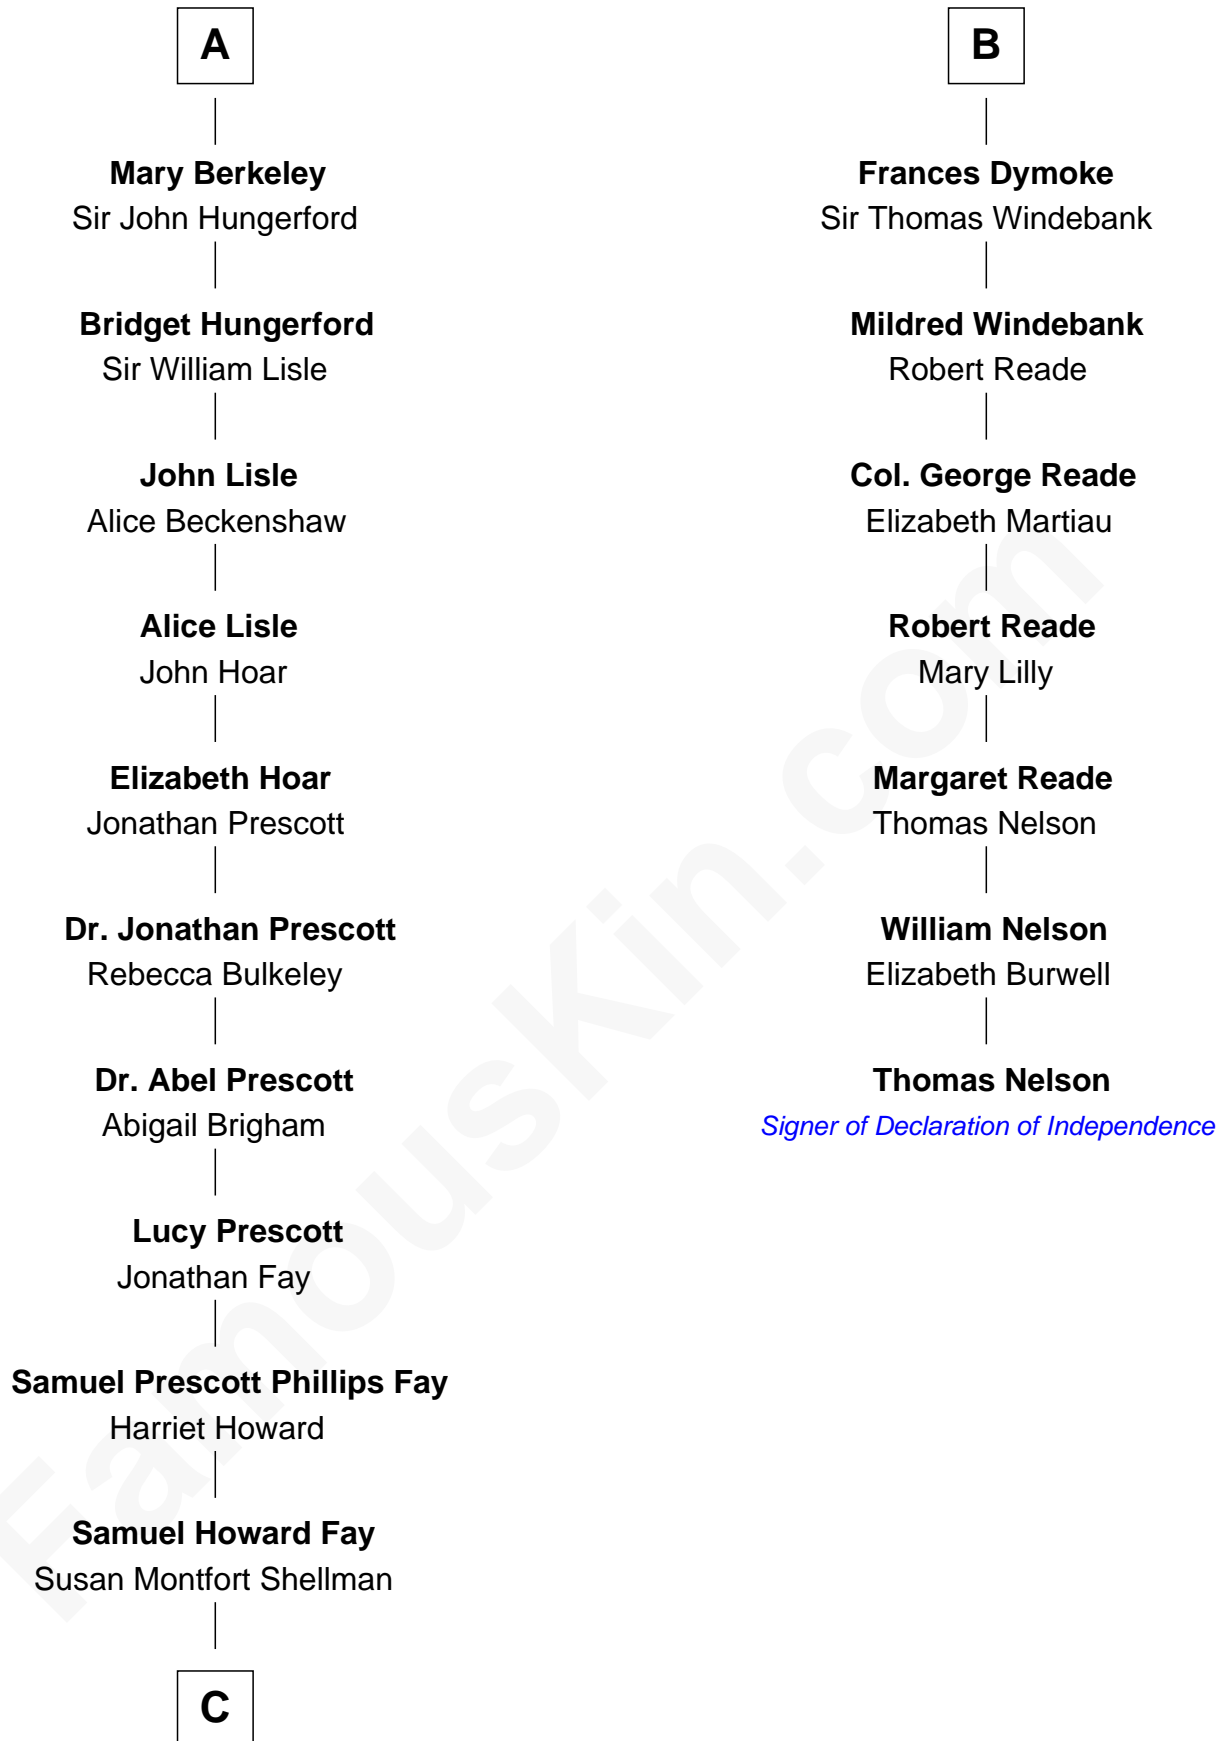

FamousKin.com Relationship Chart of

Jeb Bush

43rd Governor of Florida

13th cousin 8 times removed of

Thomas Nelson

Signer of the Declaration of Independence

C

Harriet Eleanor Fay
Rev. James Smith Bush

Samuel Prescott Bush
Flora Sheldon

Prescott Sheldon Bush
Dorothy Wear Walker

George Herbert Walker Bush
Barbara Pierce

Jeb Bush
43rd Governor of Florida

FamousKin.com