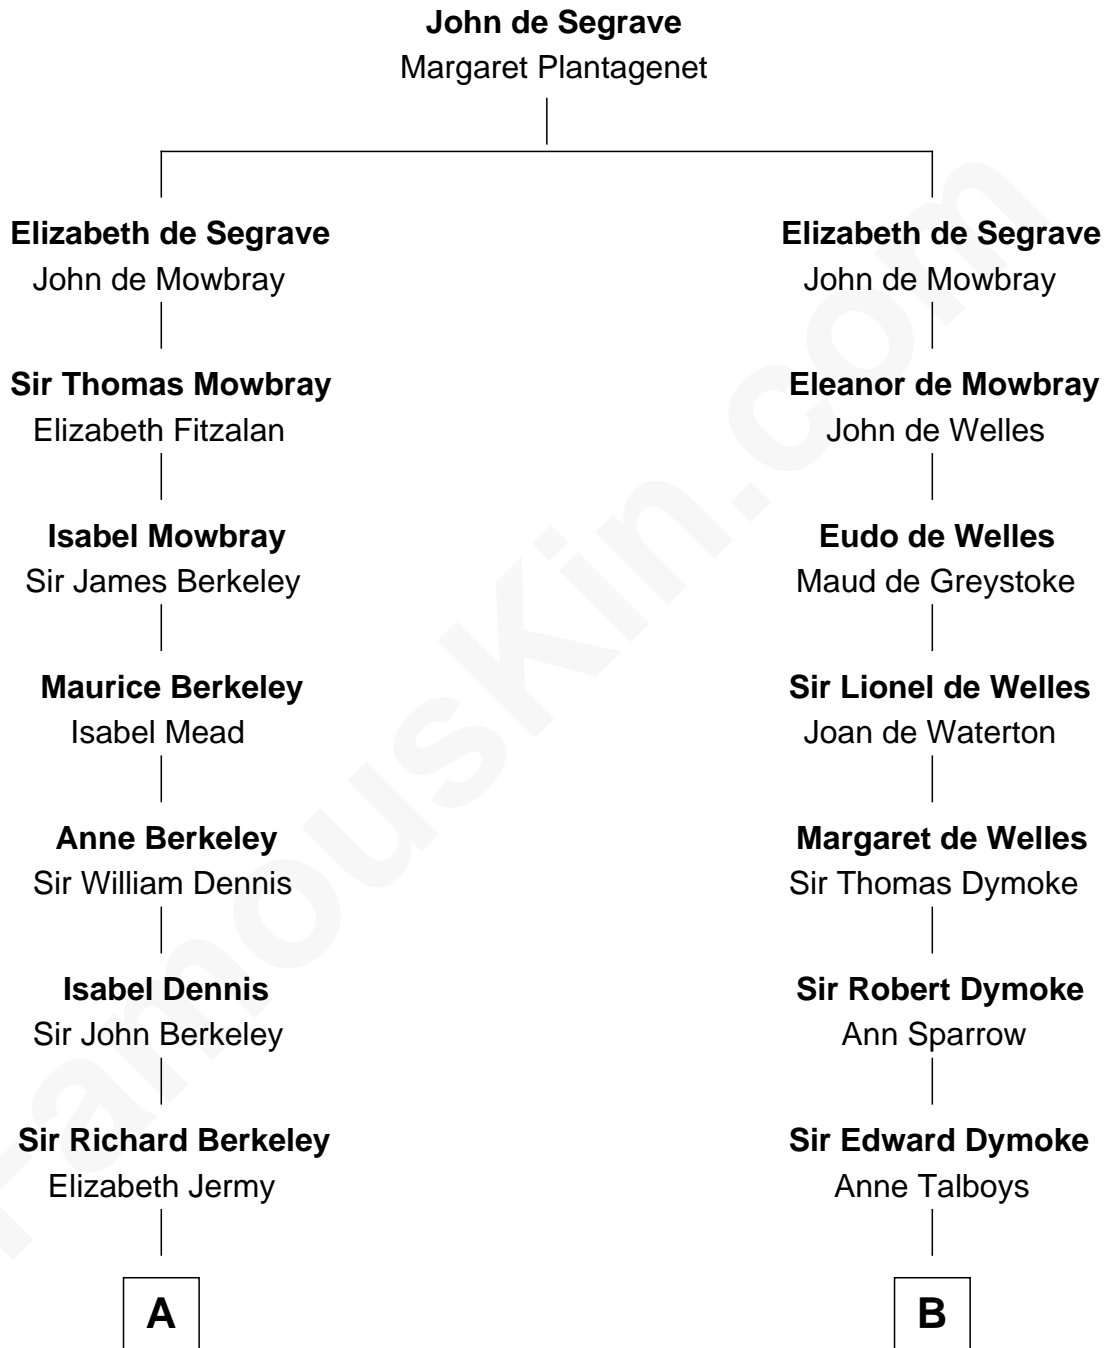

FamousKin.com Relationship Chart of

Jeb Bush

43rd Governor of Florida

13th cousin 8 times removed of

Thomas Nelson

Signer of the Declaration of Independence

C

Harriet Eleanor Fay
Rev. James Smith Bush

Samuel Prescott Bush
Flora Sheldon

Prescott Sheldon Bush
Dorothy Wear Walker

George Herbert Walker Bush
Barbara Pierce

Jeb Bush
43rd Governor of Florida

FamousKin.com