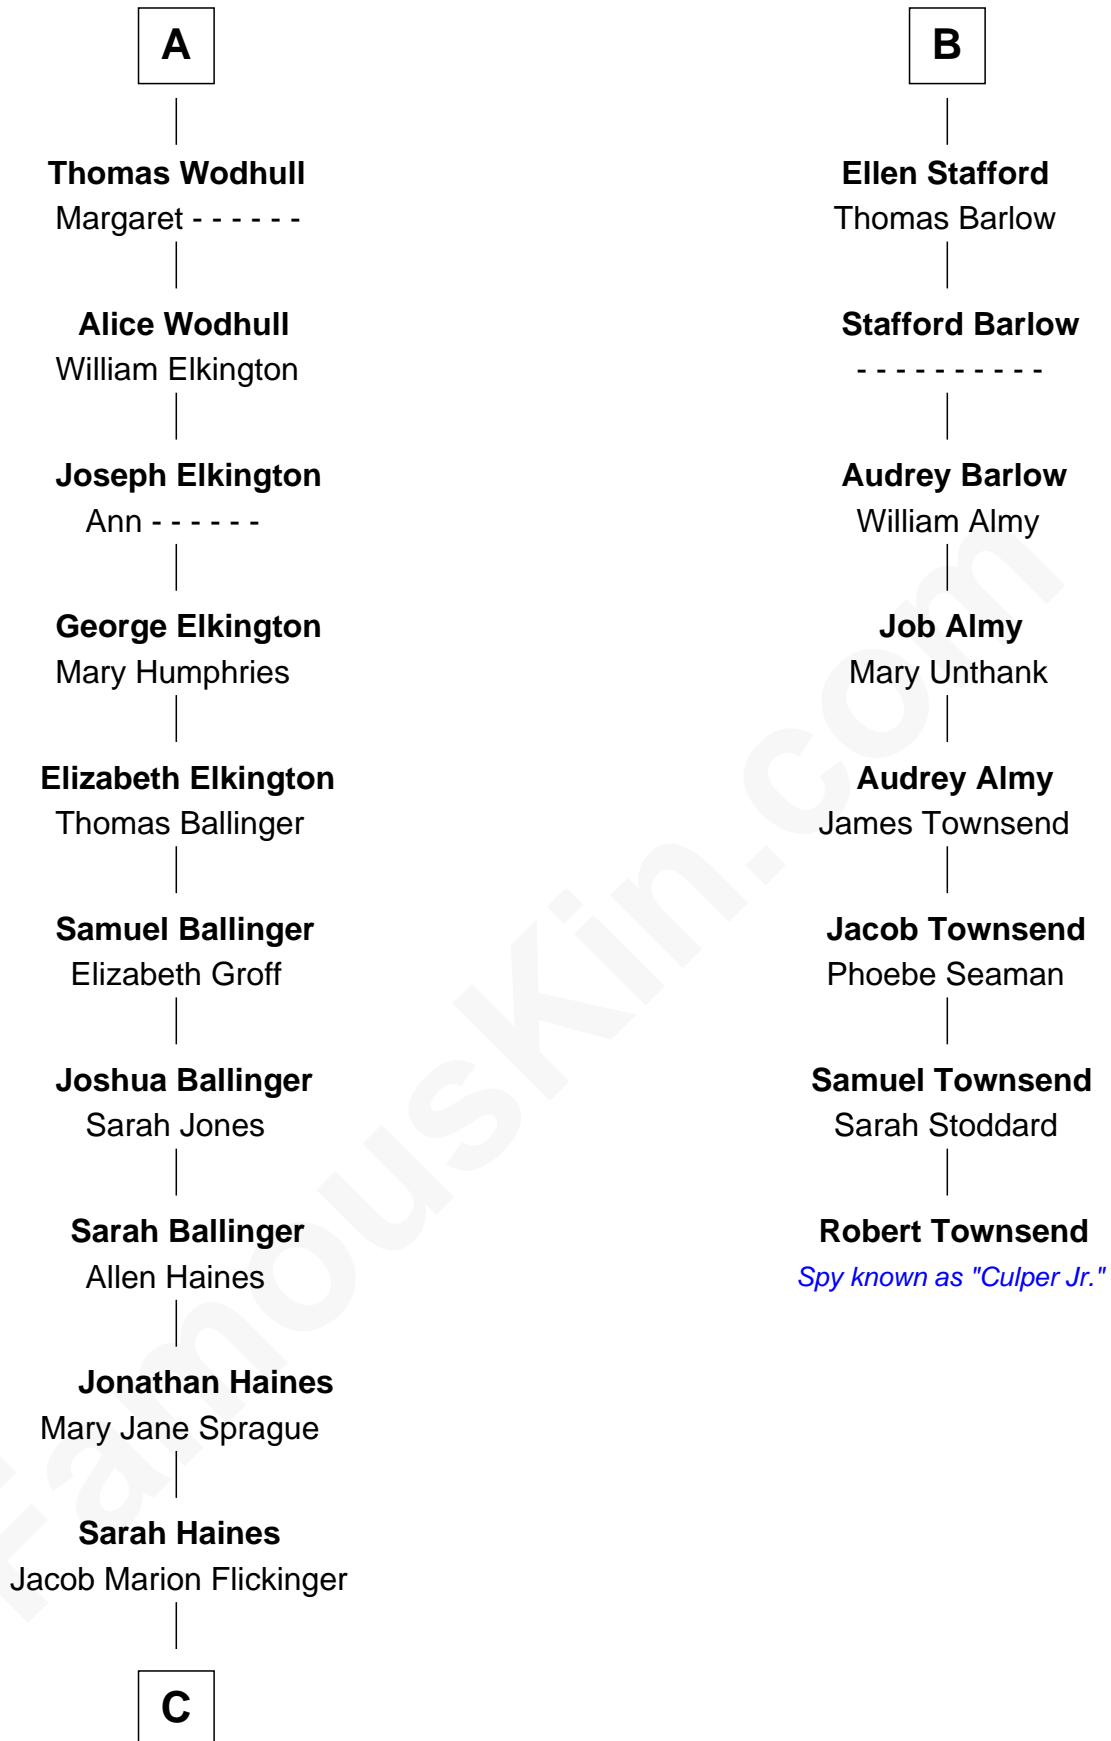

FamousKin.com Relationship Chart of

Jeb Bush

43rd Governor of Florida

14th cousin 6 times removed of

Robert Townsend

Member of the Culper Spy Ring during the American Revolution

C

—
Lulu Dell Flickinger
James Edgar Robinson

—
Pauline Robinson
Marvin Pierce

—
Barbara Pierce
George Herbert Walker Bush

—
Jeb Bush
43rd Governor of Florida

FamousKin.com