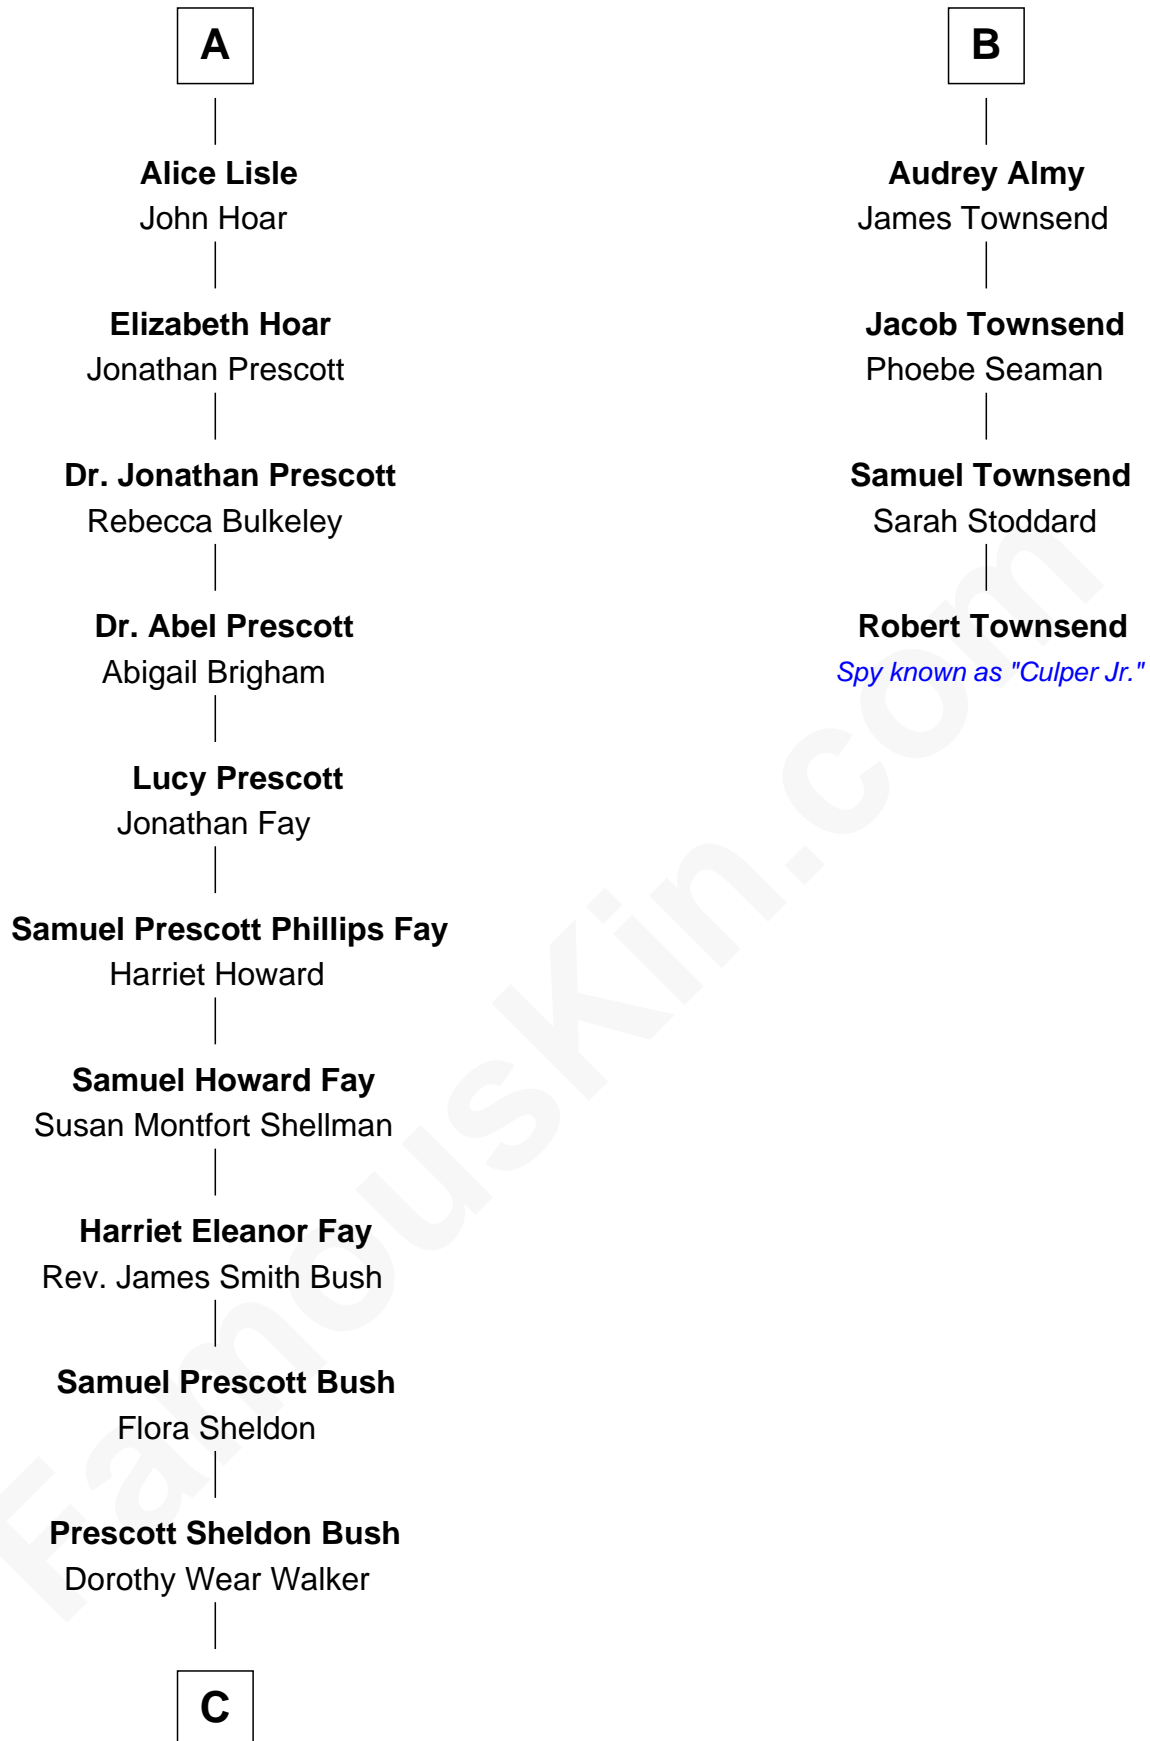

FamousKin.com

Relationship Chart of

Jeb Bush

43rd Governor of Florida

10th cousin 8 times removed of

Robert Townsend

Member of the Culper Spy Ring during the American Revolution

Sir Humphrey Stafford

Eleanor Aylesbury

C

George Herbert Walker Bush

Barbara Pierce

Jeb Bush

43rd Governor of Florida

FamousKin.com