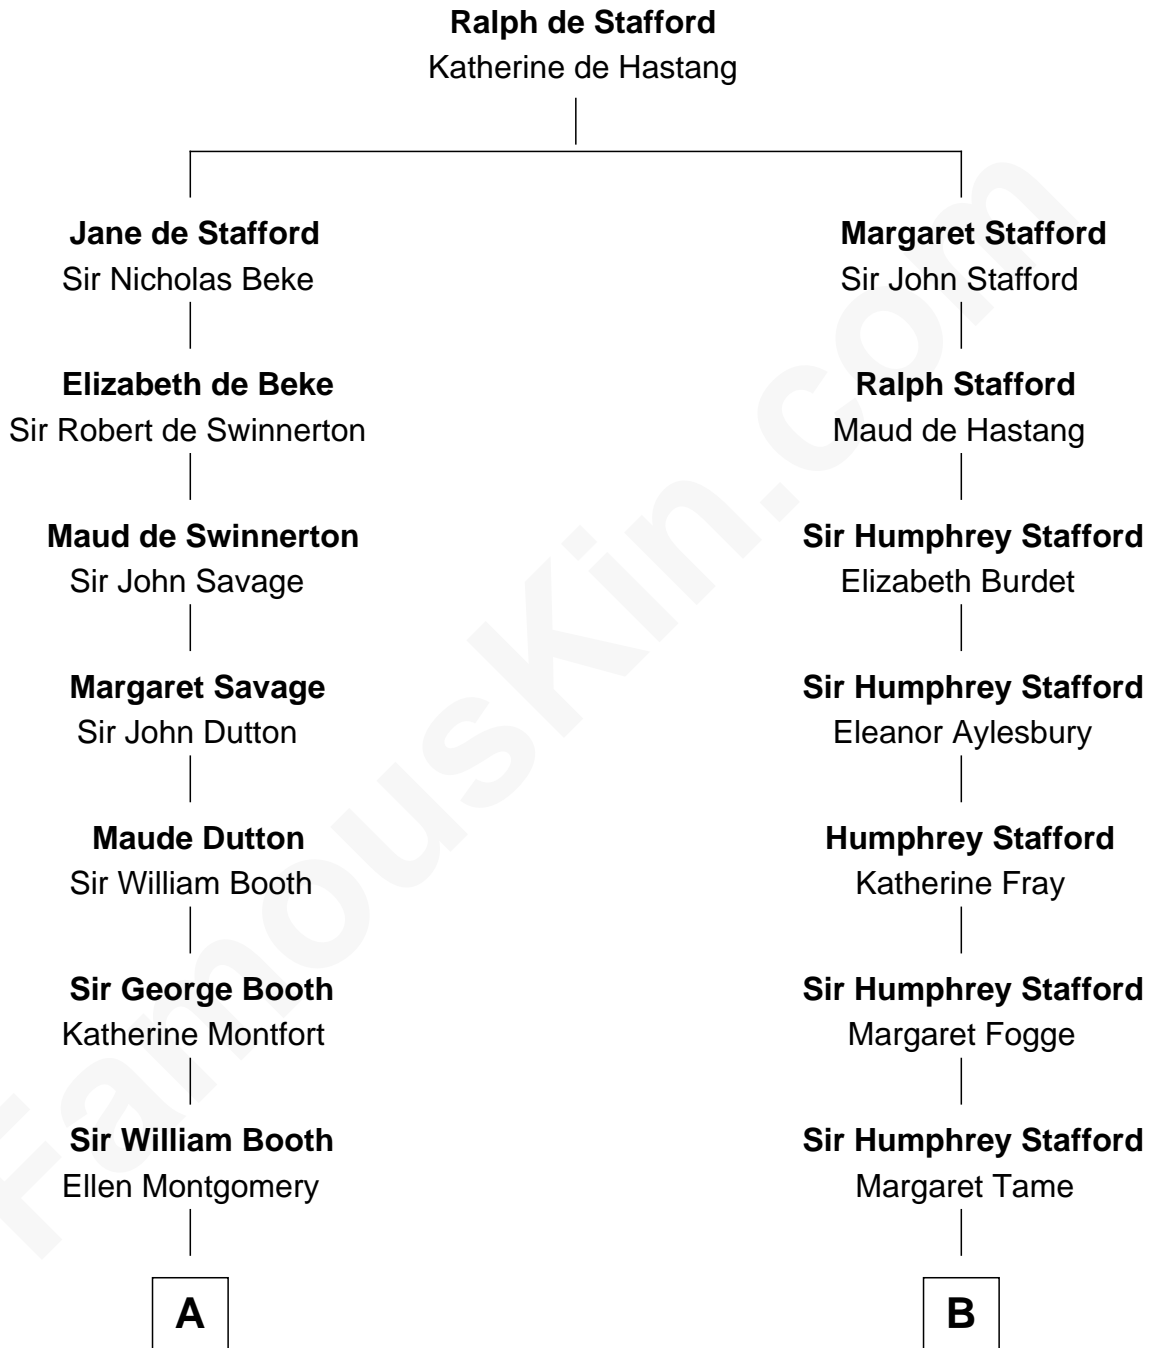

# FamousKin.com Relationship Chart of

**Jeb Bush**

*43rd Governor of Florida*

**14th cousin 7 times removed of**

**Robert Townsend**

*Member of the Culper Spy Ring during the American Revolution*

FamousKin.com