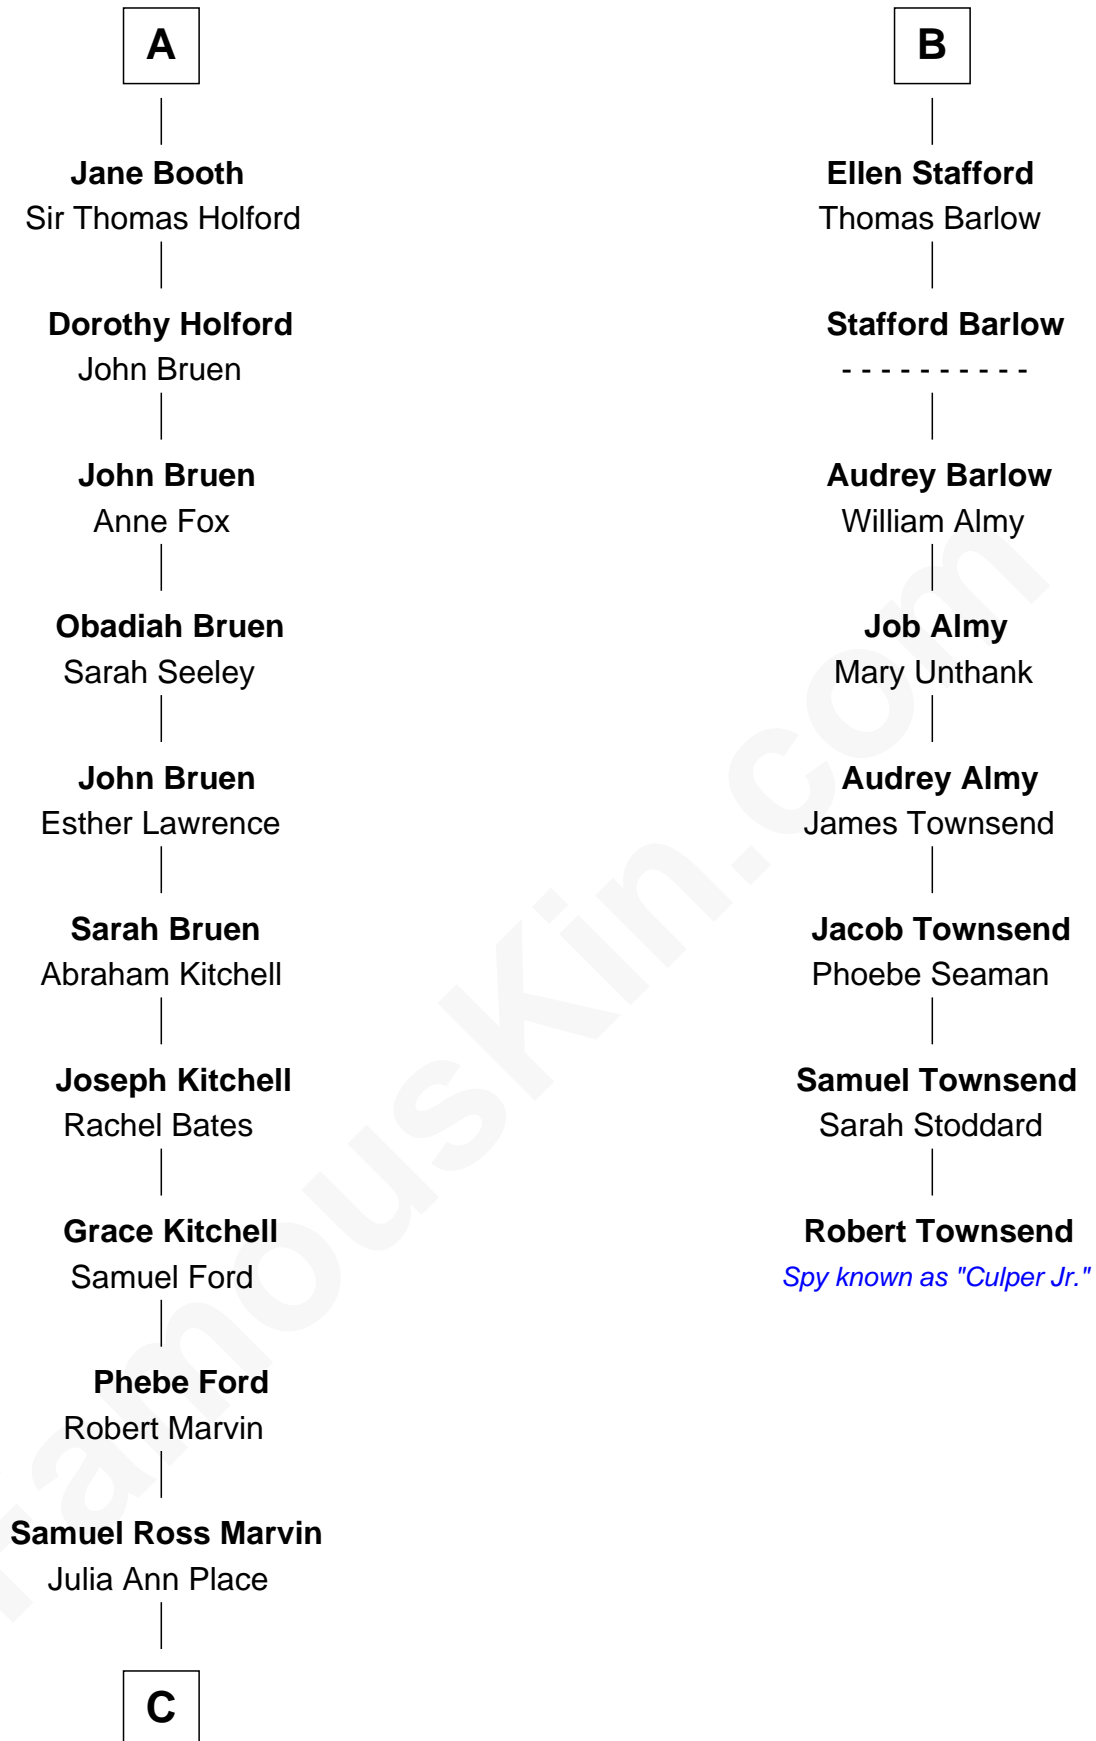

# FamousKin.com Relationship Chart of

**Jeb Bush**

*43rd Governor of Florida*

**14th cousin 7 times removed of**

**Robert Townsend**

*Member of the Culper Spy Ring during the American Revolution*

FamousKin.com