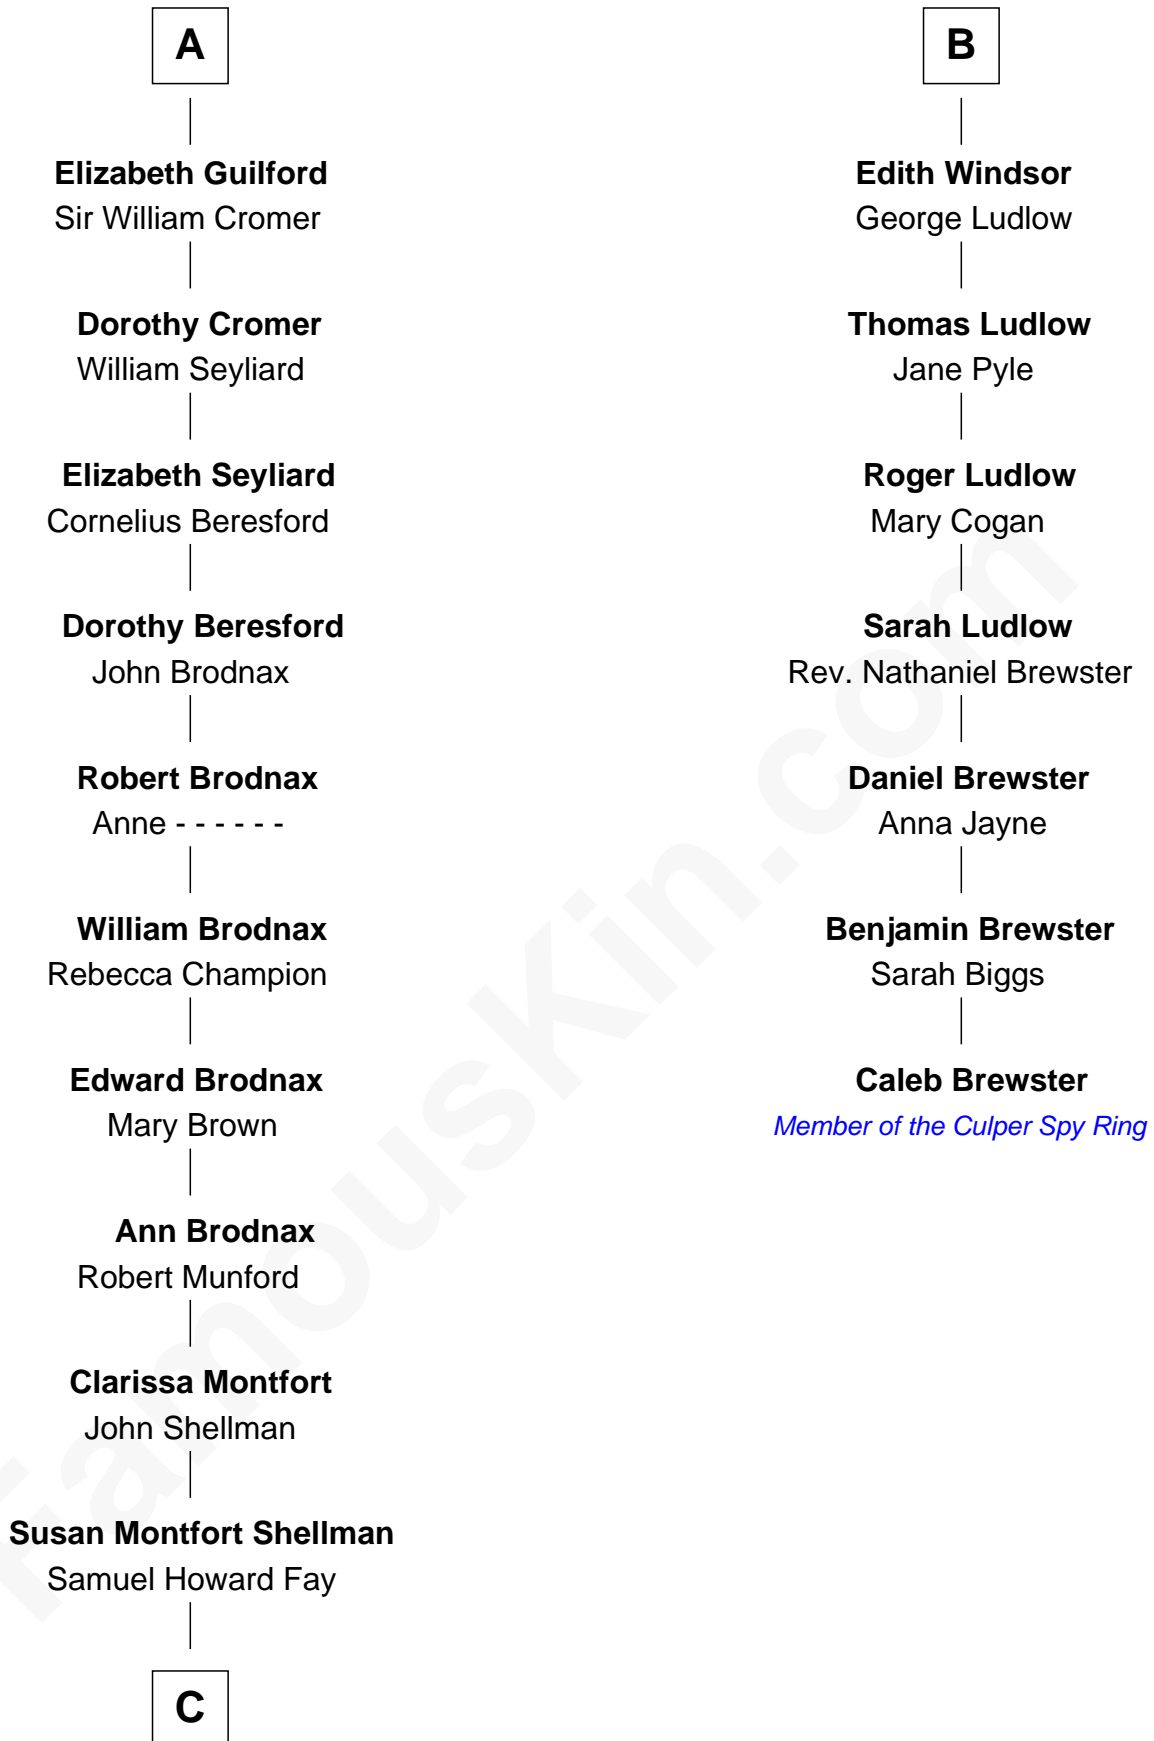

FamousKin.com Relationship Chart of

Jeb Bush

43rd Governor of Florida

13th cousin 8 times removed of

Caleb Brewster

Member of the Culper Spy Ring during the American Revolution

Sir Hugh de Courtenay

Agnes de St. John

Sir Thomas de Courtenay

Muriel de Moels

Margaret Courtenay

Thomas Peverell

Katherine Peverell

Sir Walter Hungerford

Sir Robert Hungerford

Margaret Botreaux

Katherine Hungerford

Sir Richard West

Sir Thomas West

Eleanor Copley

Barbara West

Sir John Guilford

A

Sir Hugh de Courtenay

John Andrews

Elizabeth Andrews

Sir Thomas de Windsor

Sir Andrews de Windsor

Elizabeth Blount

B

C

Harriet Eleanor Fay
Rev. James Smith Bush