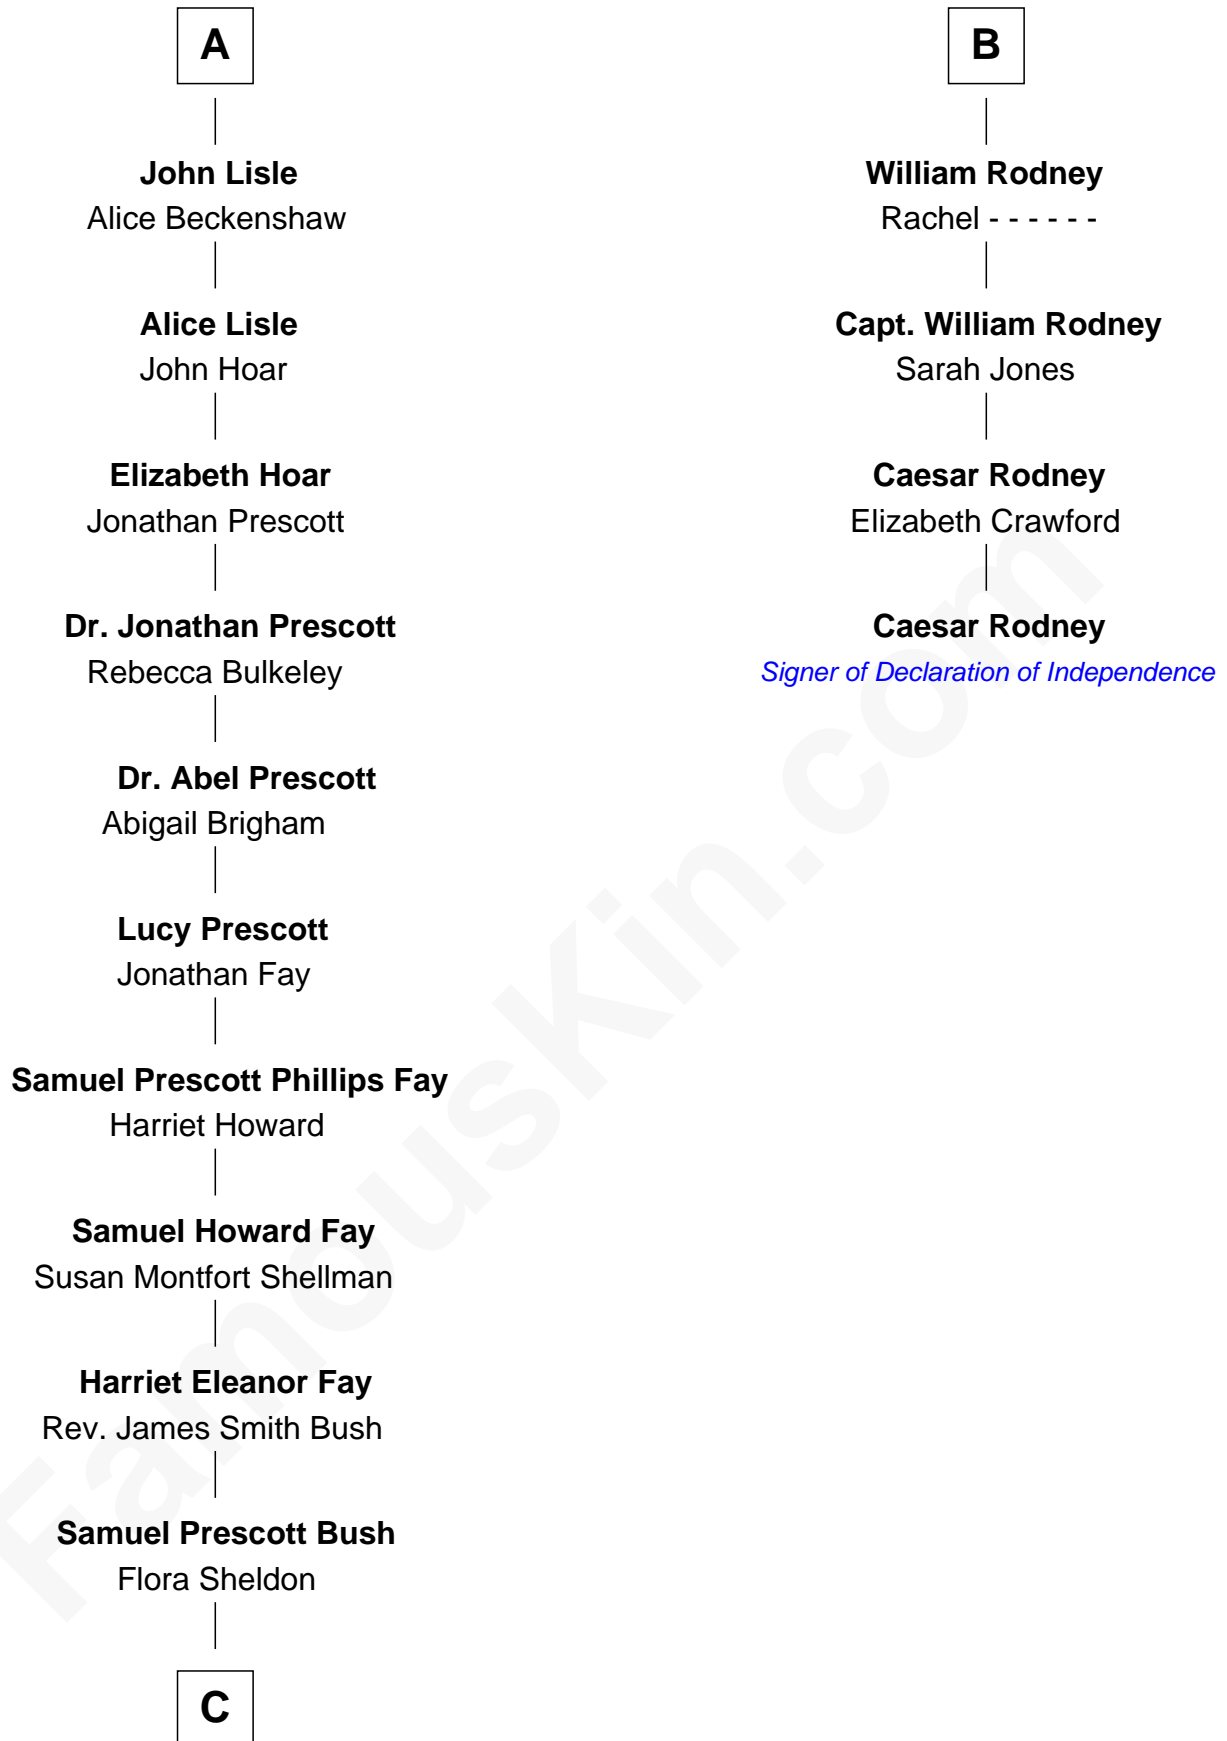

FamousKin.com

Relationship Chart of

Jeb Bush

43rd Governor of Florida

10th cousin 9 times removed of

Caesar Rodney

Signer of the Declaration of Independence

C

—
Prescott Sheldon Bush

Dorothy Wear Walker

—
George Herbert Walker Bush

Barbara Pierce

—
Jeb Bush

43rd Governor of Florida

FamousKin.com