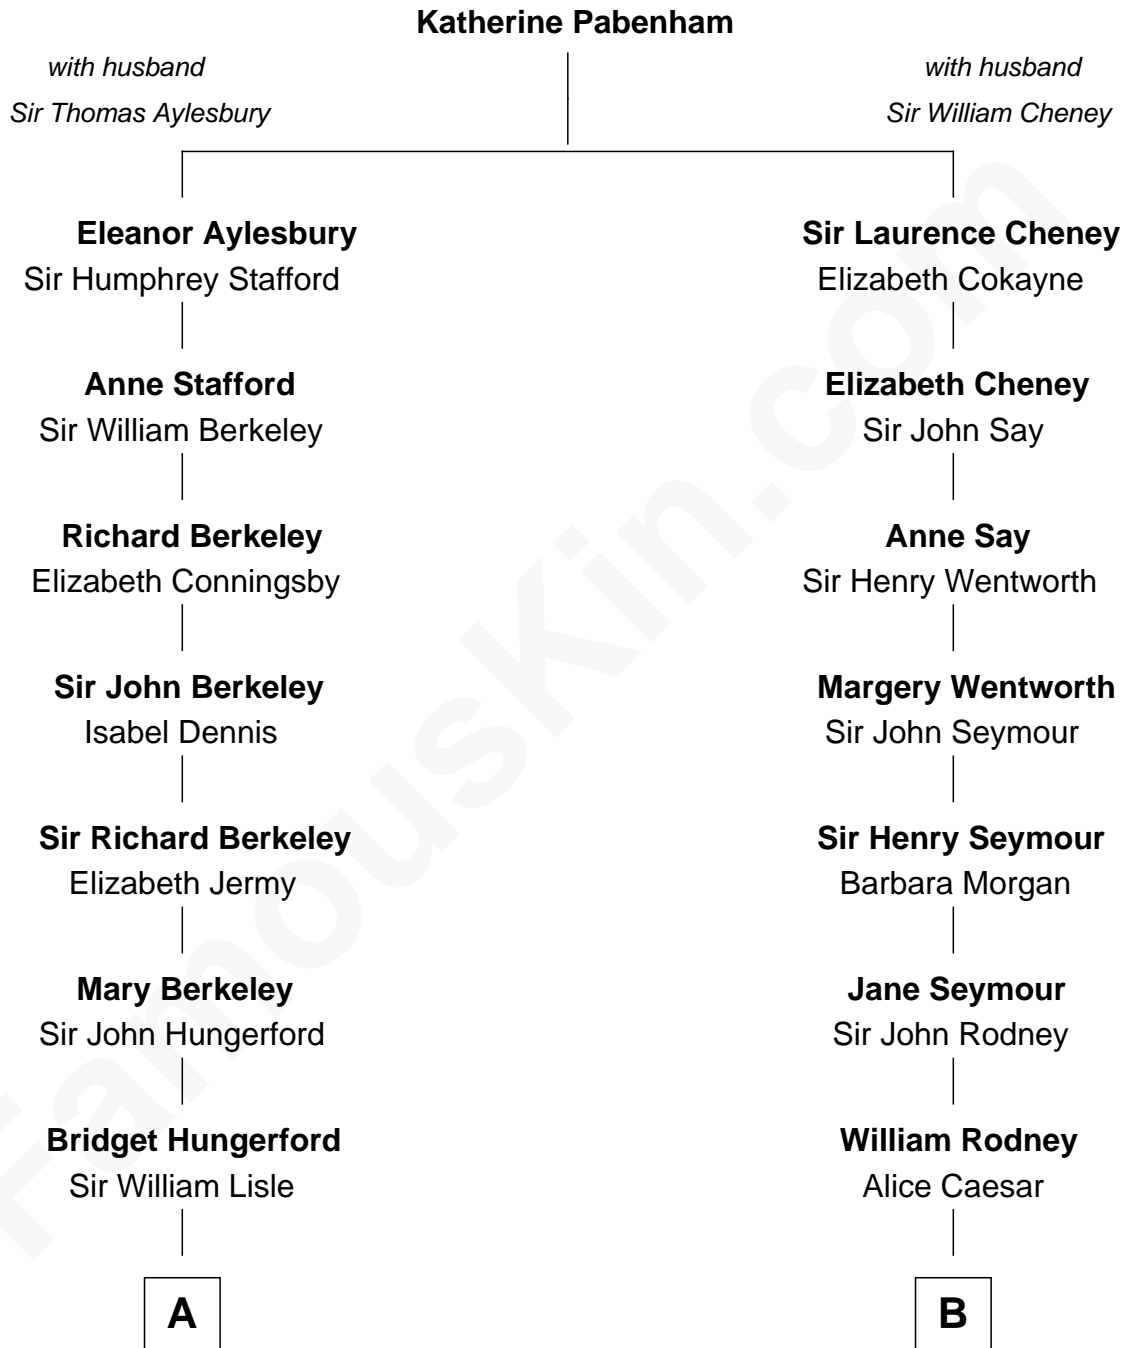

FamousKin.com

Relationship Chart of

Jeb Bush

43rd Governor of Florida

10th cousin 9 times removed of

Caesar Rodney

Signer of the Declaration of Independence

C

—
Prescott Sheldon Bush

Dorothy Wear Walker

—
George Herbert Walker Bush

Barbara Pierce

—
Jeb Bush

43rd Governor of Florida

FamousKin.com