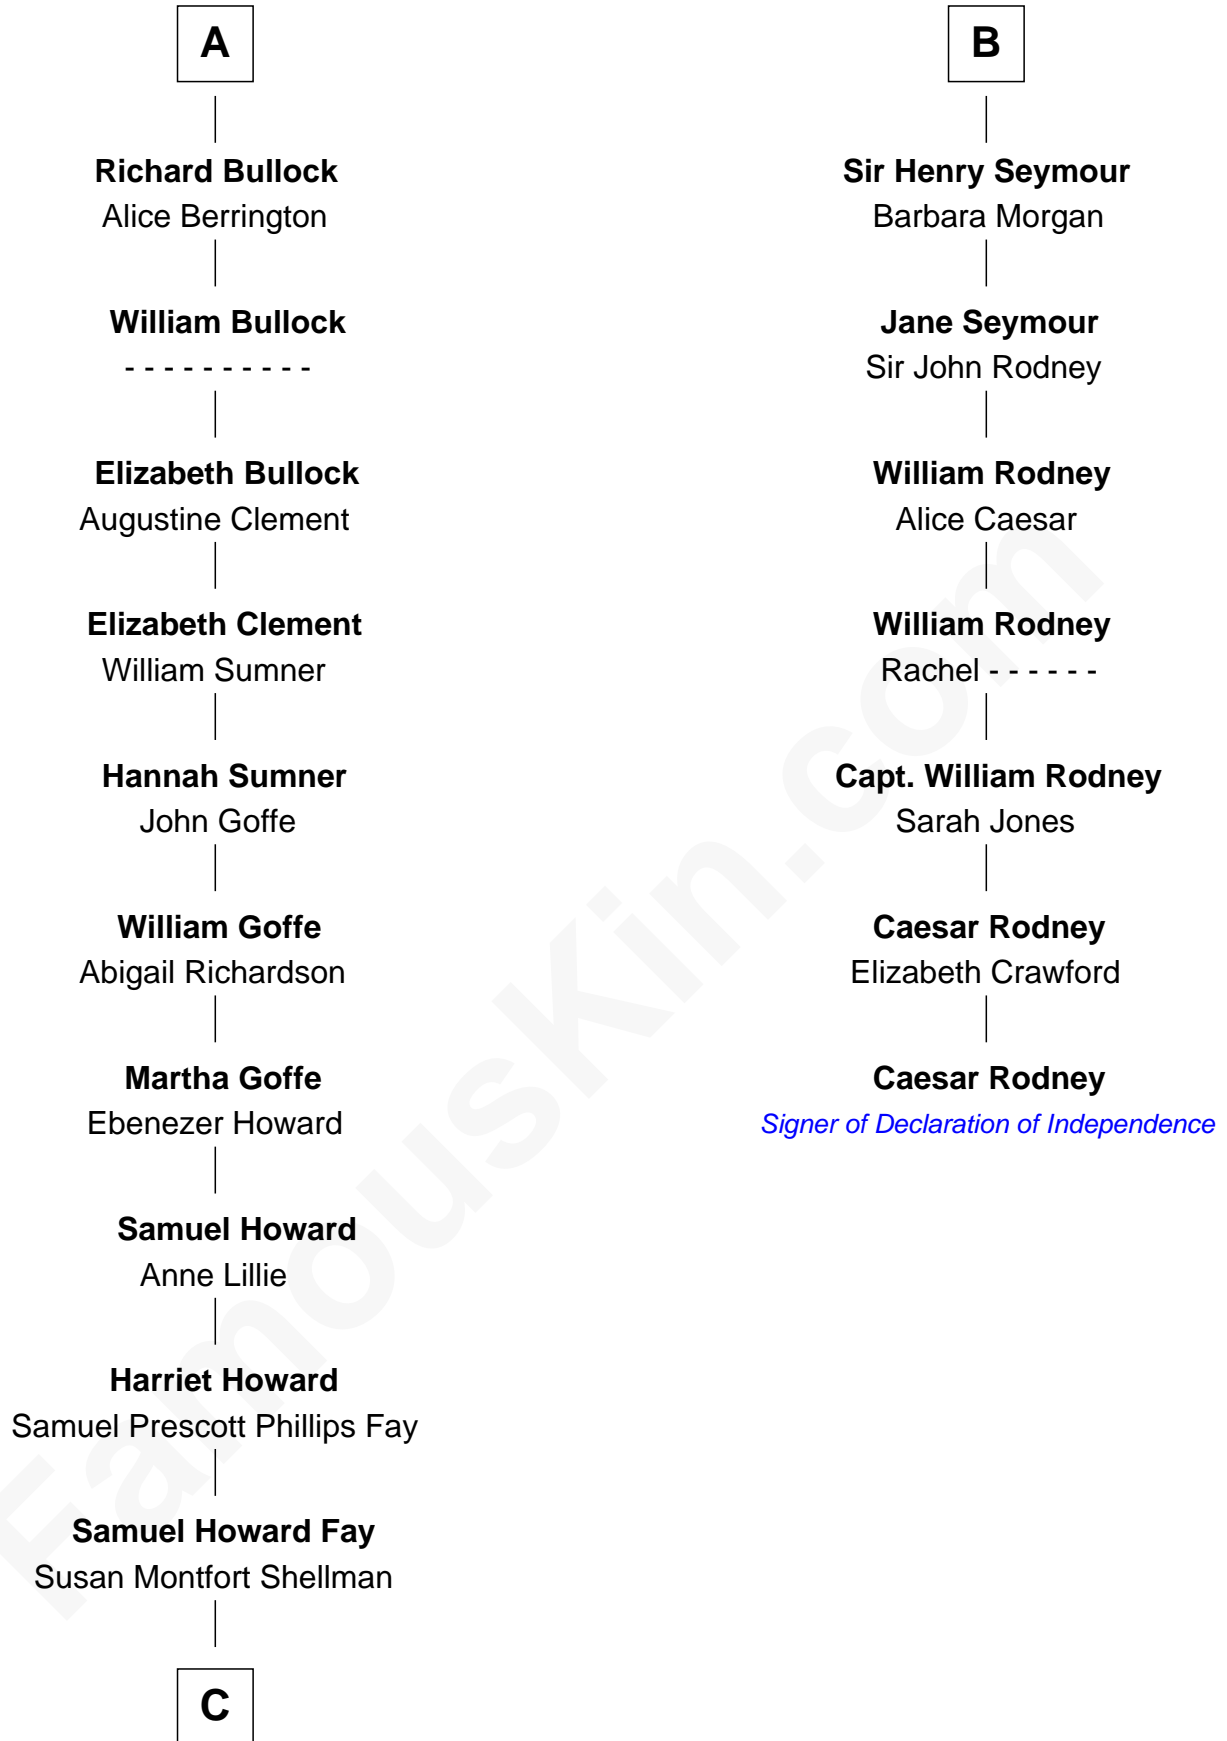

## Relationship Chart of

### Jeb Bush

43rd Governor of Florida

13th cousin 8 times removed of

### Caesar Rodney

Signer of the Declaration of Independence

**C**

—  
**Harriet Eleanor Fay**  
Rev. James Smith Bush

—  
**Samuel Prescott Bush**  
Flora Sheldon

—  
**Prescott Sheldon Bush**  
Dorothy Wear Walker