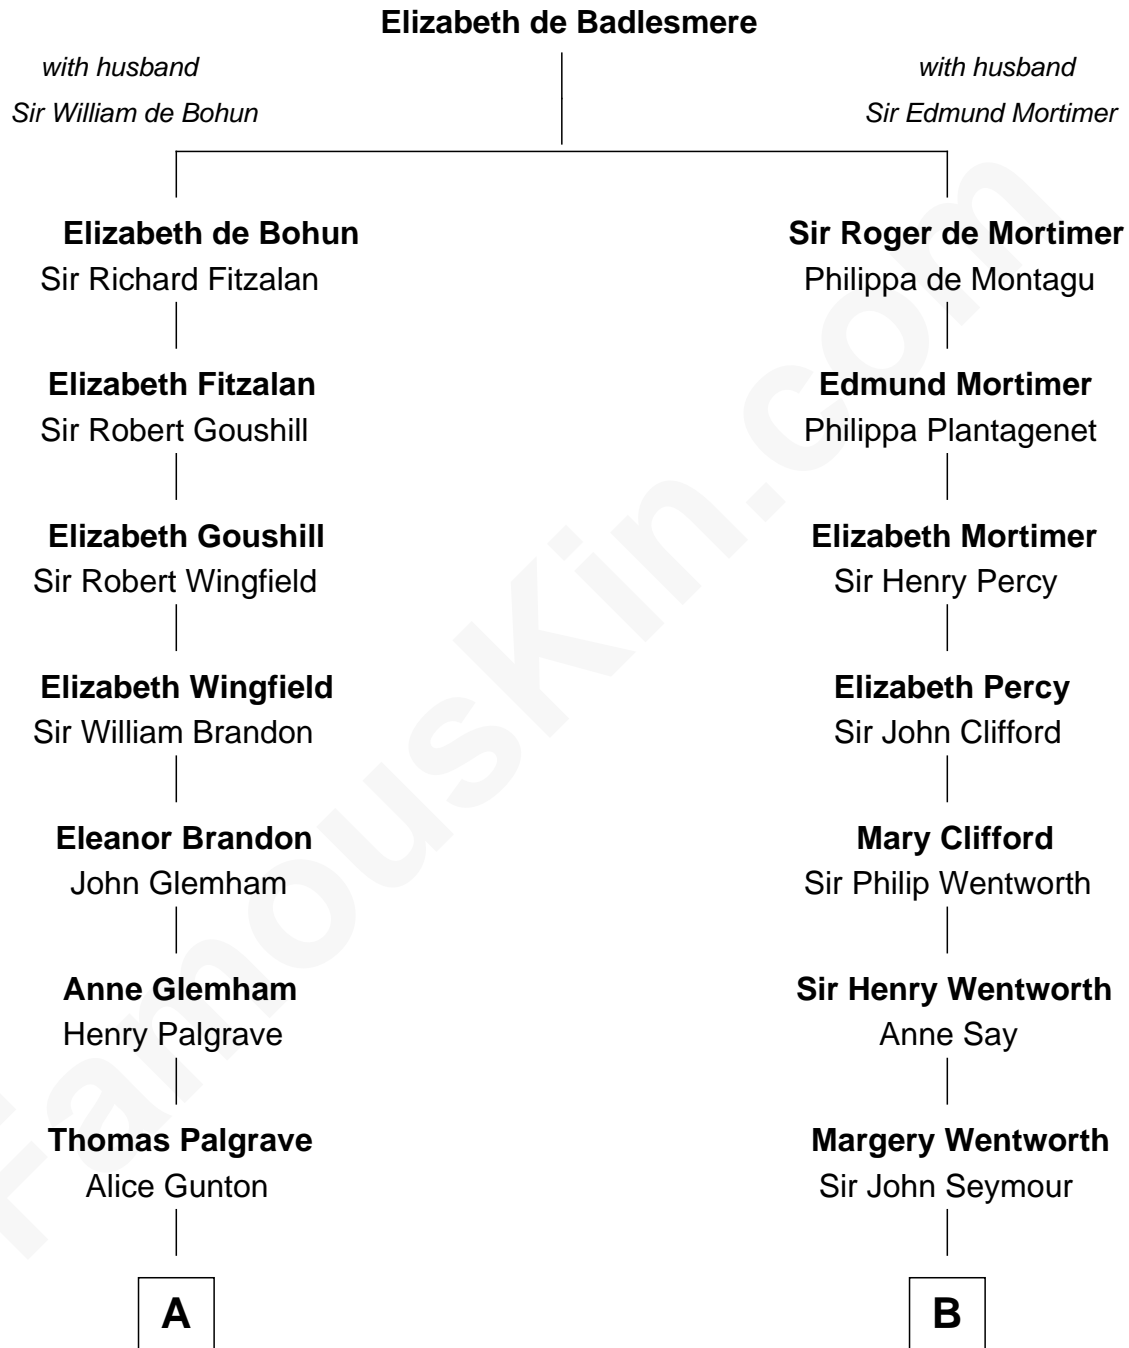

FamousKin.com

Relationship Chart of

Jeb Bush

43rd Governor of Florida

13th cousin 8 times removed of

Caesar Rodney

Signer of the Declaration of Independence

C

Harriet Eleanor Fay
Rev. James Smith Bush

Samuel Prescott Bush
Flora Sheldon

Prescott Sheldon Bush
Dorothy Wear Walker

George Herbert Walker Bush
Barbara Pierce

Jeb Bush
43rd Governor of Florida

FamousKin.com