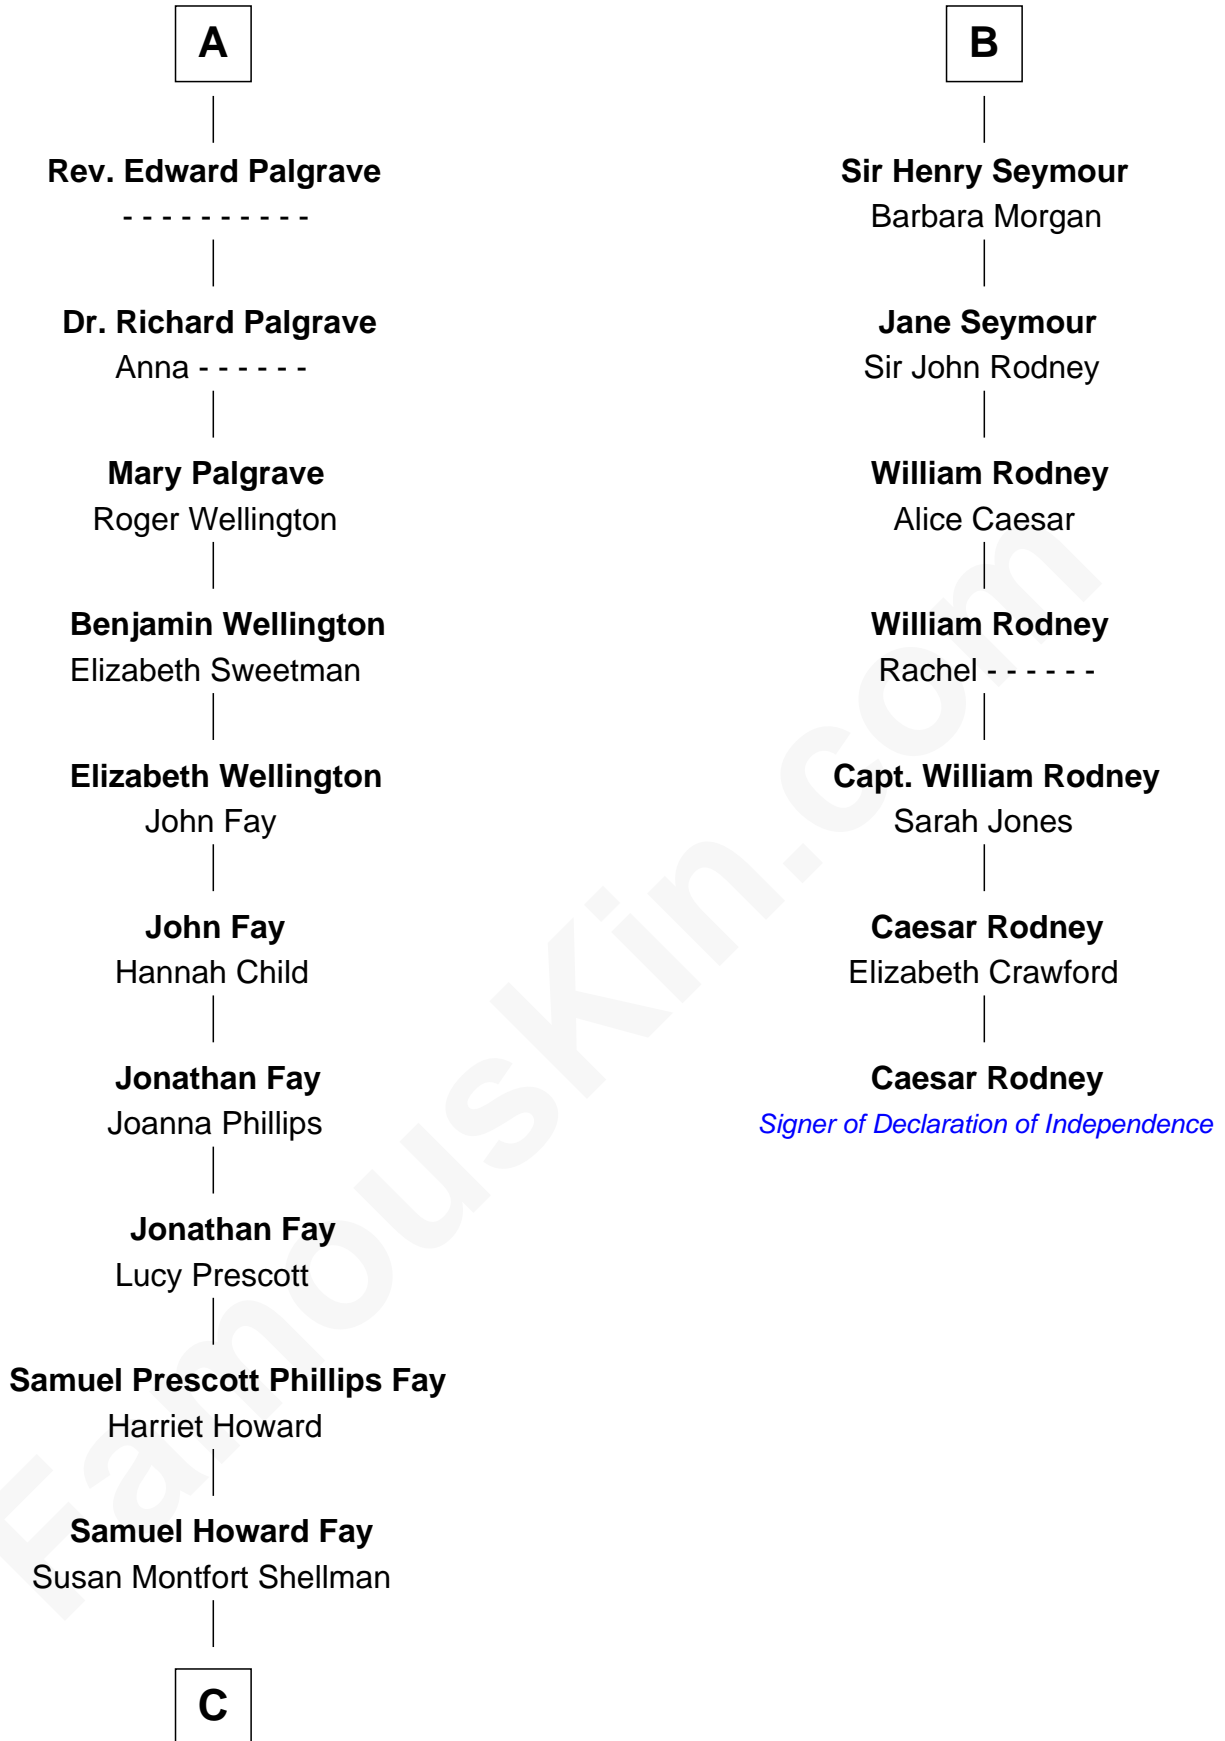

FamousKin.com

Relationship Chart of

Jeb Bush

43rd Governor of Florida

13th cousin 8 times removed of

Caesar Rodney

Signer of the Declaration of Independence

C

Harriet Eleanor Fay
Rev. James Smith Bush

Samuel Prescott Bush
Flora Sheldon

Prescott Sheldon Bush
Dorothy Wear Walker

George Herbert Walker Bush
Barbara Pierce

Jeb Bush
43rd Governor of Florida

FamousKin.com