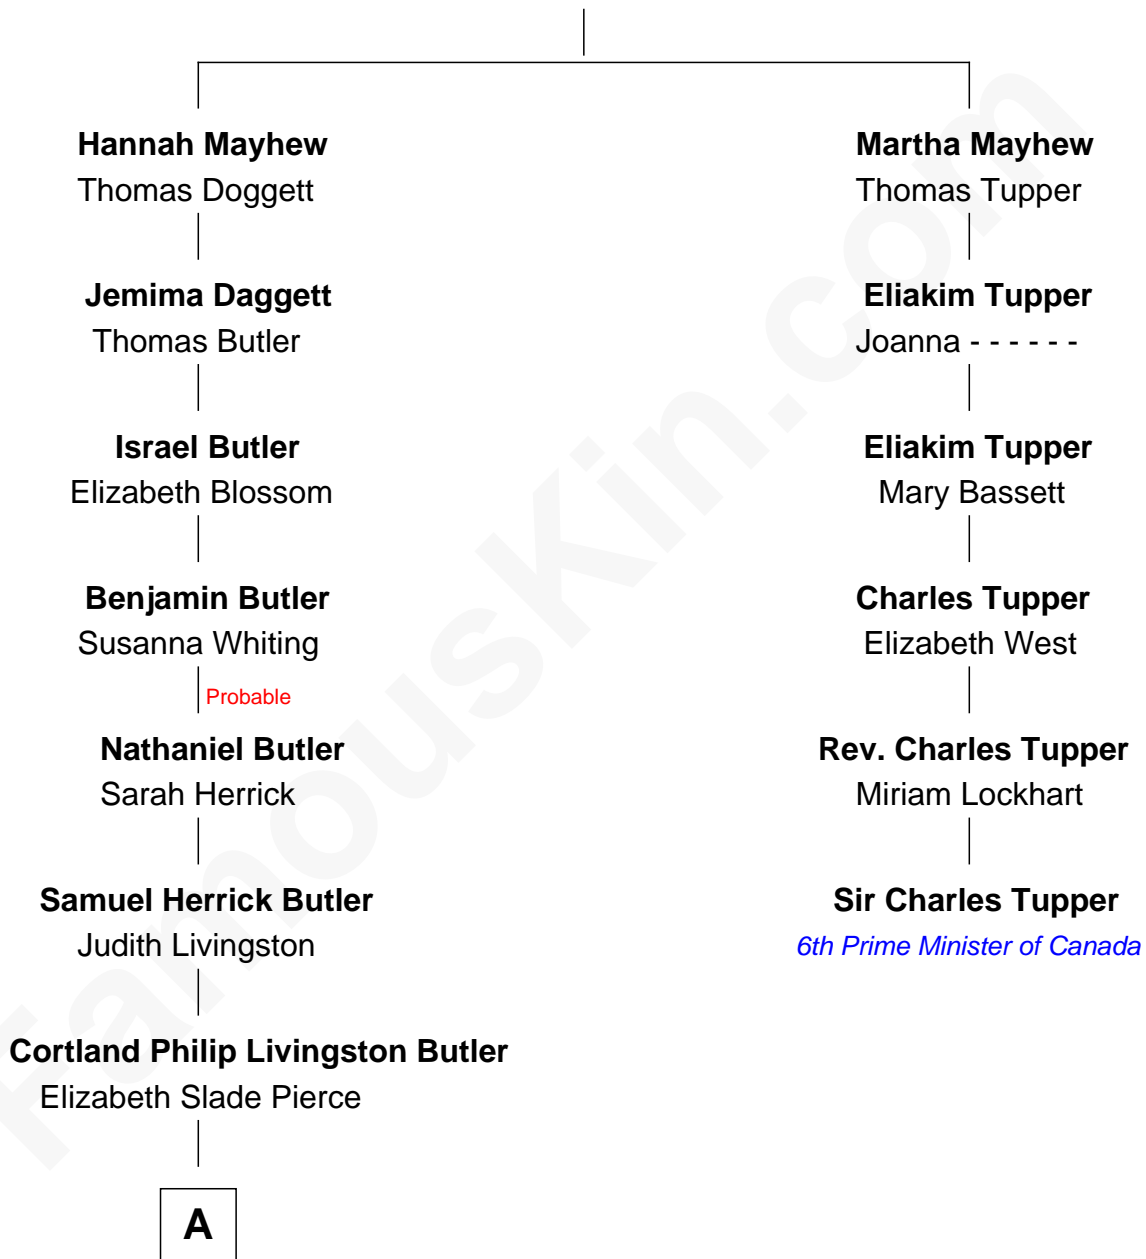

FamousKin.com

Relationship Chart of

Jeb Bush

43rd Governor of Florida

5th cousin 6 times removed of

Sir Charles Tupper

6th Prime Minister of Canada

Gov. Thomas Mayhew

Jane Gallion

A

—
Mary Elizabeth Butler
Robert Emmet Sheldon

—
Flora Sheldon
Samuel Prescott Bush

—
Prescott Sheldon Bush
Dorothy Wear Walker

—
George Herbert Walker Bush
Barbara Pierce

—
Jeb Bush
43rd Governor of Florida