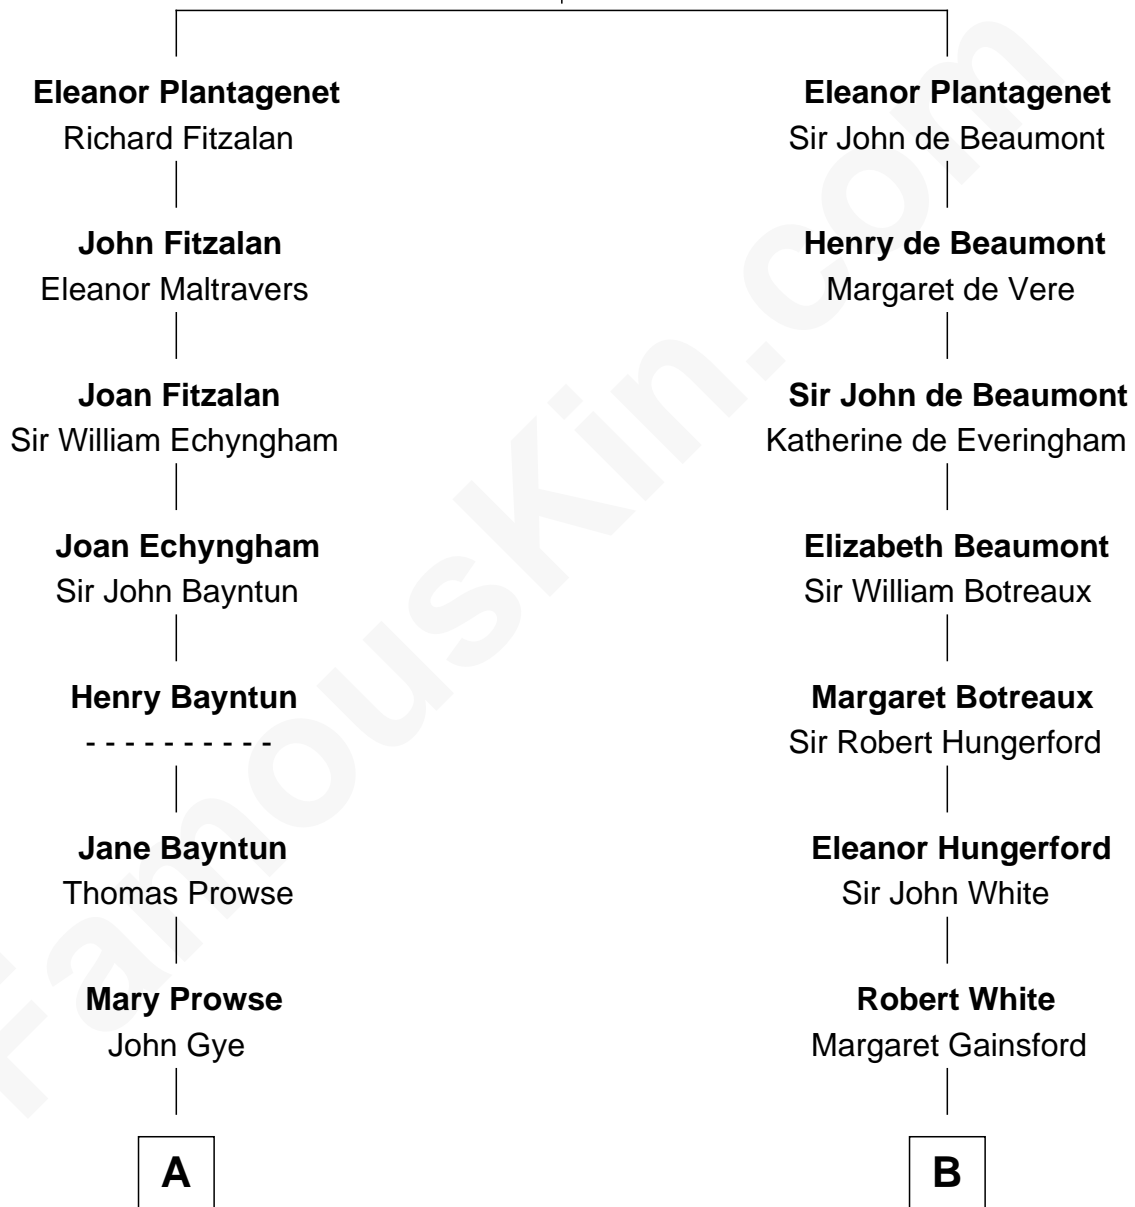

FamousKin.com Relationship Chart of

Jeb Bush

43rd Governor of Florida

18th cousin 2 times removed of

Sir Charles Tupper

6th Prime Minister of Canada

Henry Plantagenet
Maud de Chaworth

FamousKin.com