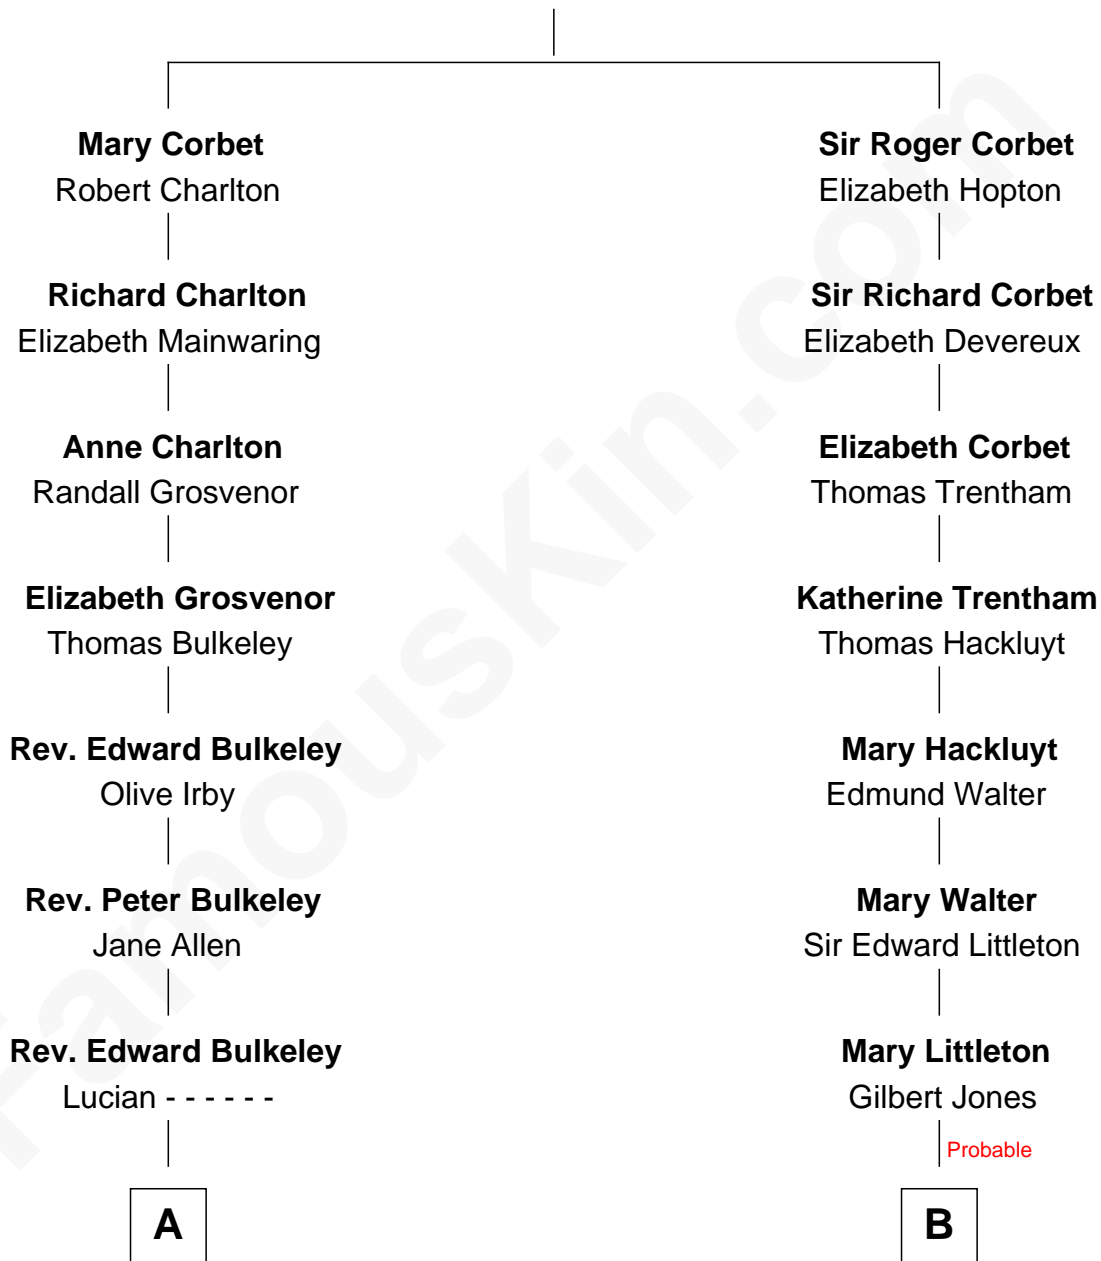

FamousKin.com Relationship Chart of

Jeb Bush

43rd Governor of Florida

17th cousin of

Christopher Reeve

Movie Actor

Sir Robert Corbet

Margaret - - - - -

Christopher Reeve photo by [Jbfrankel](#) (CC BY-SA 3.0)