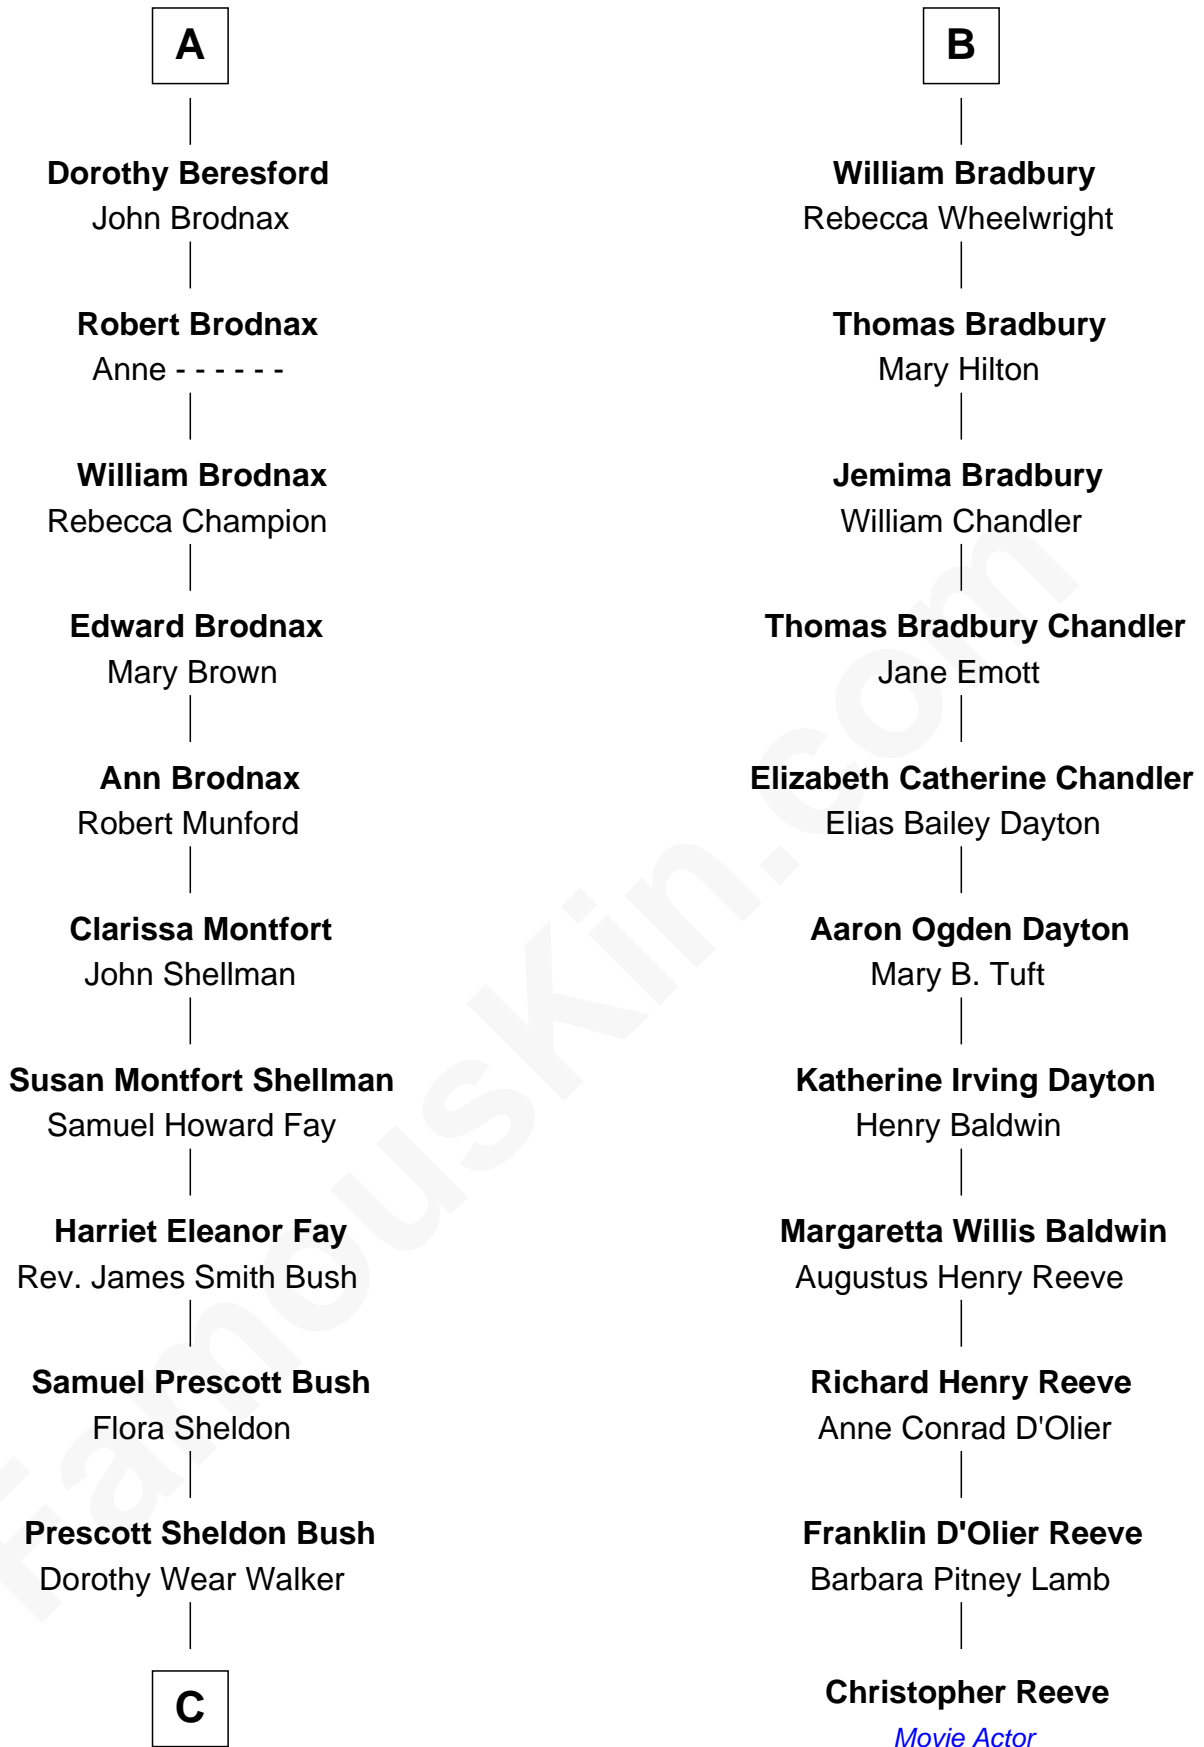

FamousKin.com Relationship Chart of

Jeb Bush

43rd Governor of Florida

17th cousin 1 time removed of

Christopher Reeve

Movie Actor

Sir Lionel de Welles

Joan de Waterton

C

George Herbert Walker Bush

Barbara Pierce

Jeb Bush

43rd Governor of Florida

FamousKin.com