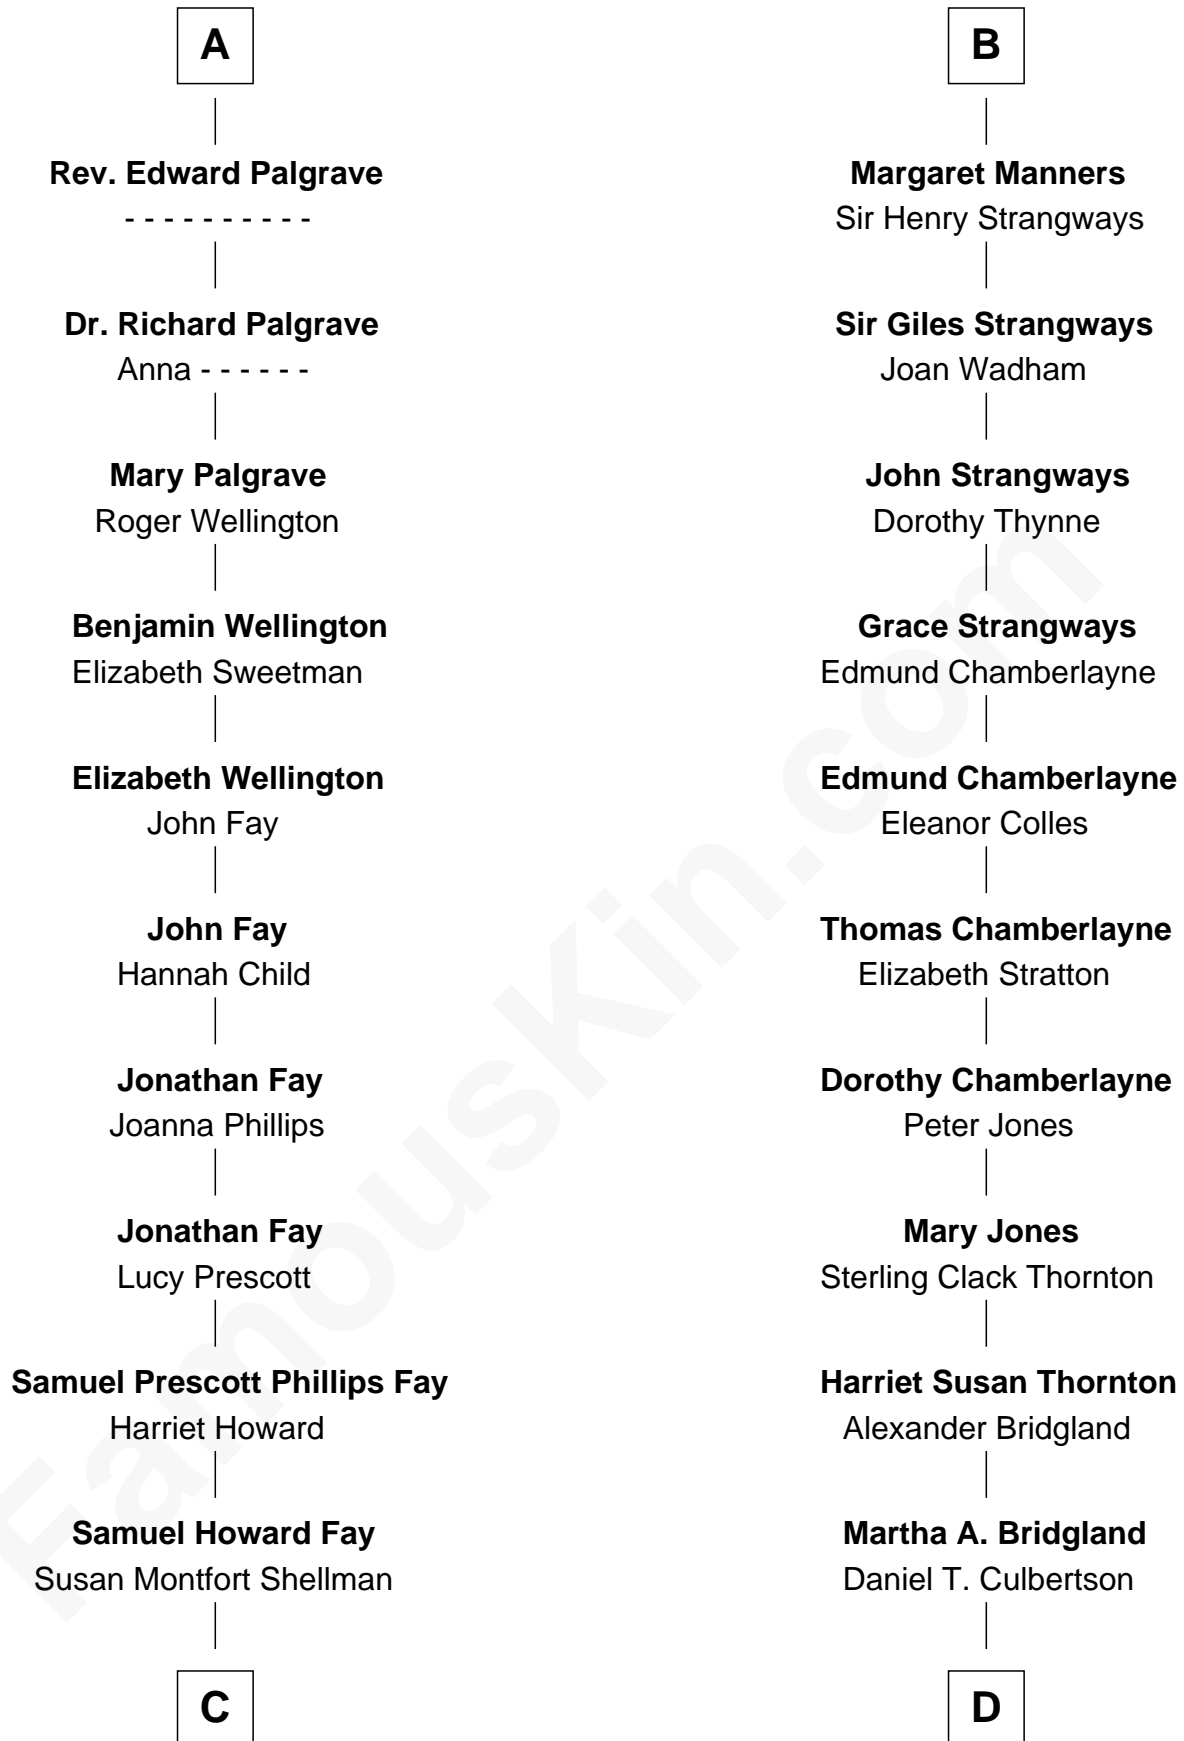

FamousKin.com Relationship Chart of

Jeb Bush

43rd Governor of Florida

19th cousin 2 times removed of

Steve McQueen

Movie Actor

Elizabeth de Badlesmere

with husband
Sir William de Bohun

with husband
Sir Edmund Mortimer

Elizabeth de Bohun
Sir Richard Fitzalan

Sir Roger de Mortimer
Philippa de Montagu

Elizabeth Fitzalan
Sir Robert Goushill

Edmund Mortimer
Philippa Plantagenet

Elizabeth Goushill
Sir Robert Wingfield

Roger Mortimer
Eleanor Holand

Elizabeth Wingfield
Sir William Brandon

Anne de Mortimer
Richard of York

Eleanor Brandon
John Glemham

Sir Richard Plantagenet
Cecily Neville

Anne Glemham
Henry Palgrave

Anne of York
Sir Thomas St. Leger

Thomas Palgrave
Alice Gunton

Anne St. Leger
Sir George Manners

A

B

C

Harriet Eleanor Fay
Rev. James Smith Bush

Samuel Prescott Bush
Flora Sheldon

Prescott Sheldon Bush
Dorothy Wear Walker