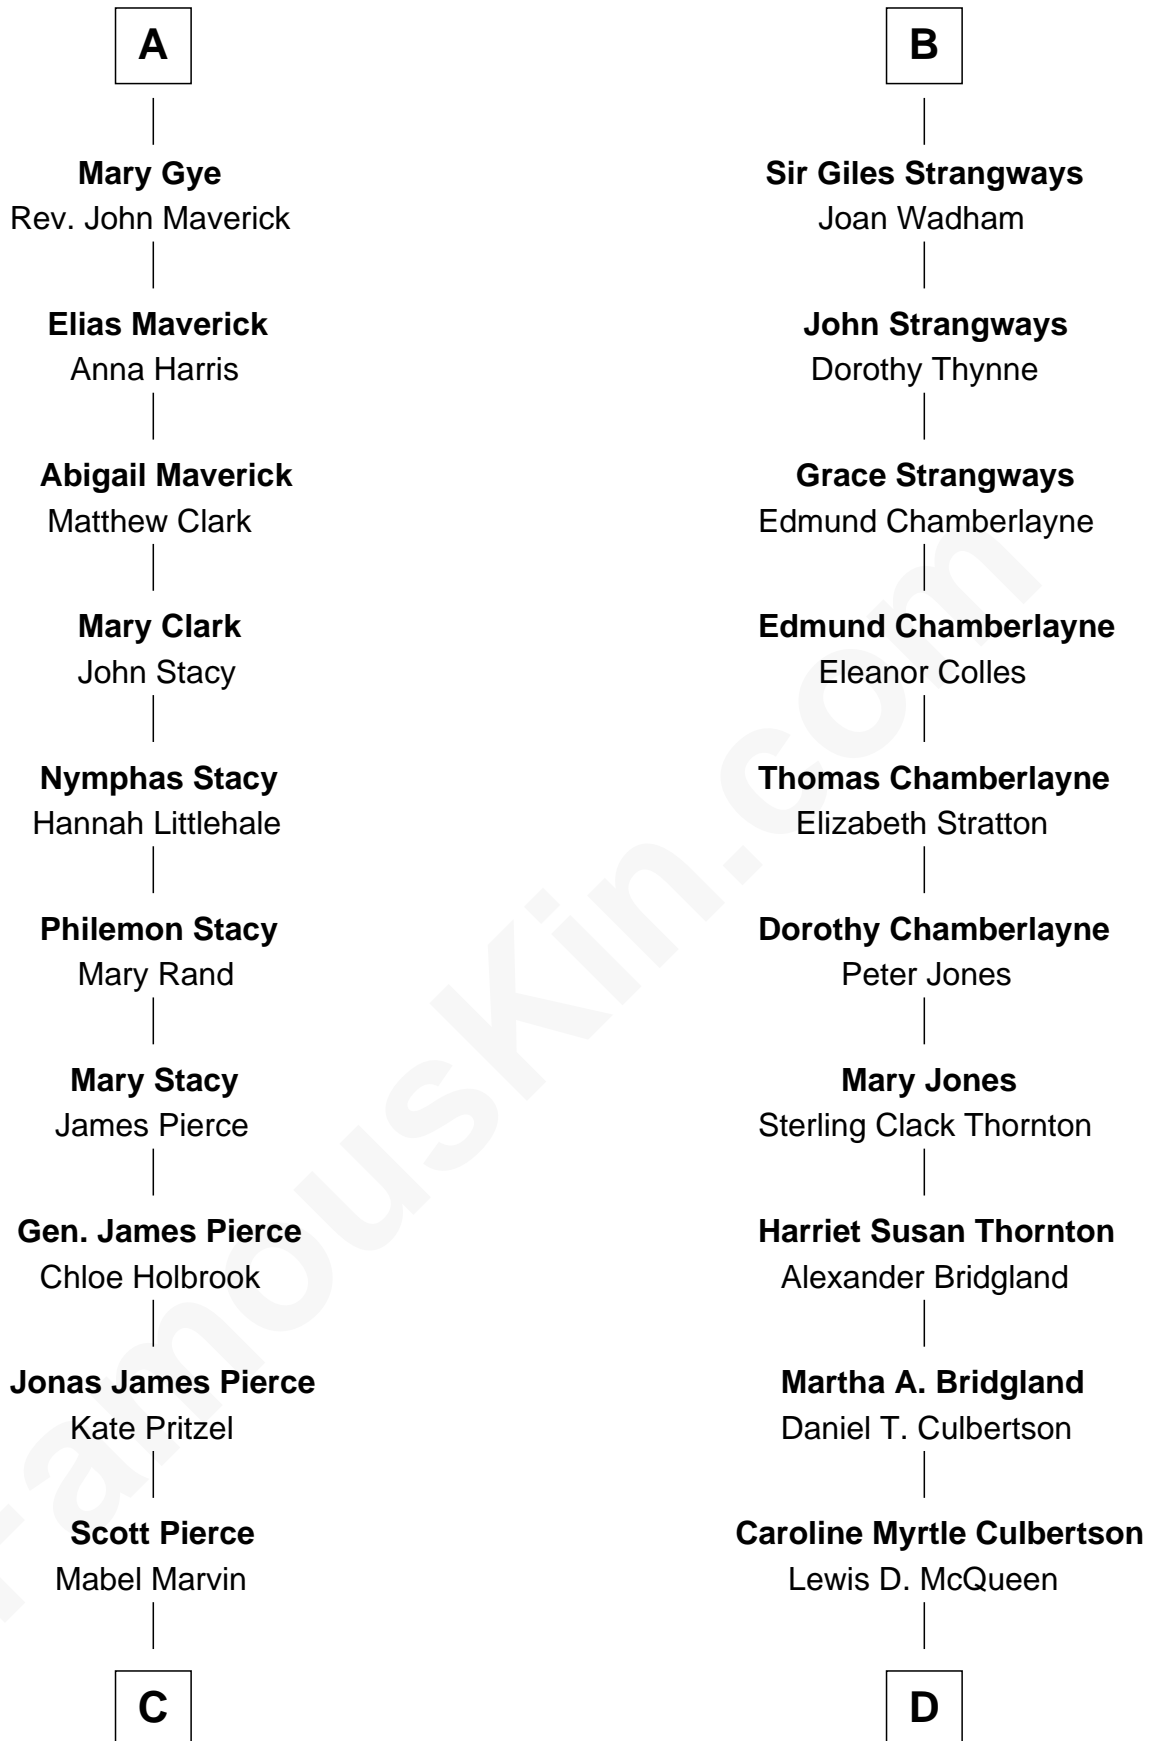

# FamousKin.com Relationship Chart of

**Jeb Bush**

*43rd Governor of Florida*

18th cousin 1 time removed of

**Steve McQueen**

*Movie Actor*

**Richard Fitzalan**  
Eleanor Plantagenet

**John Fitzalan**  
Eleanor Maltravers

**Joan Fitzalan**  
Sir William Echyngham

**Joan Echyngham**  
Sir John Bayntun

**Henry Bayntun**  
-----

**Jane Bayntun**  
Thomas Prowse

**Mary Prowse**  
John Gye

**Robert Gye**  
Grace Dowrish

**A**

**Alice Fitzalan**  
Sir Thomas de Holand

**Eleanor Holand**  
Roger Mortimer

**Anne de Mortimer**  
Richard of York

**Sir Richard Plantagenet**  
Cecily Neville

**Anne of York**  
Sir Thomas St. Leger

**Anne St. Leger**  
Sir George Manners

**Margaret Manners**  
Sir Henry Strangways

**B**

FamousKin.com