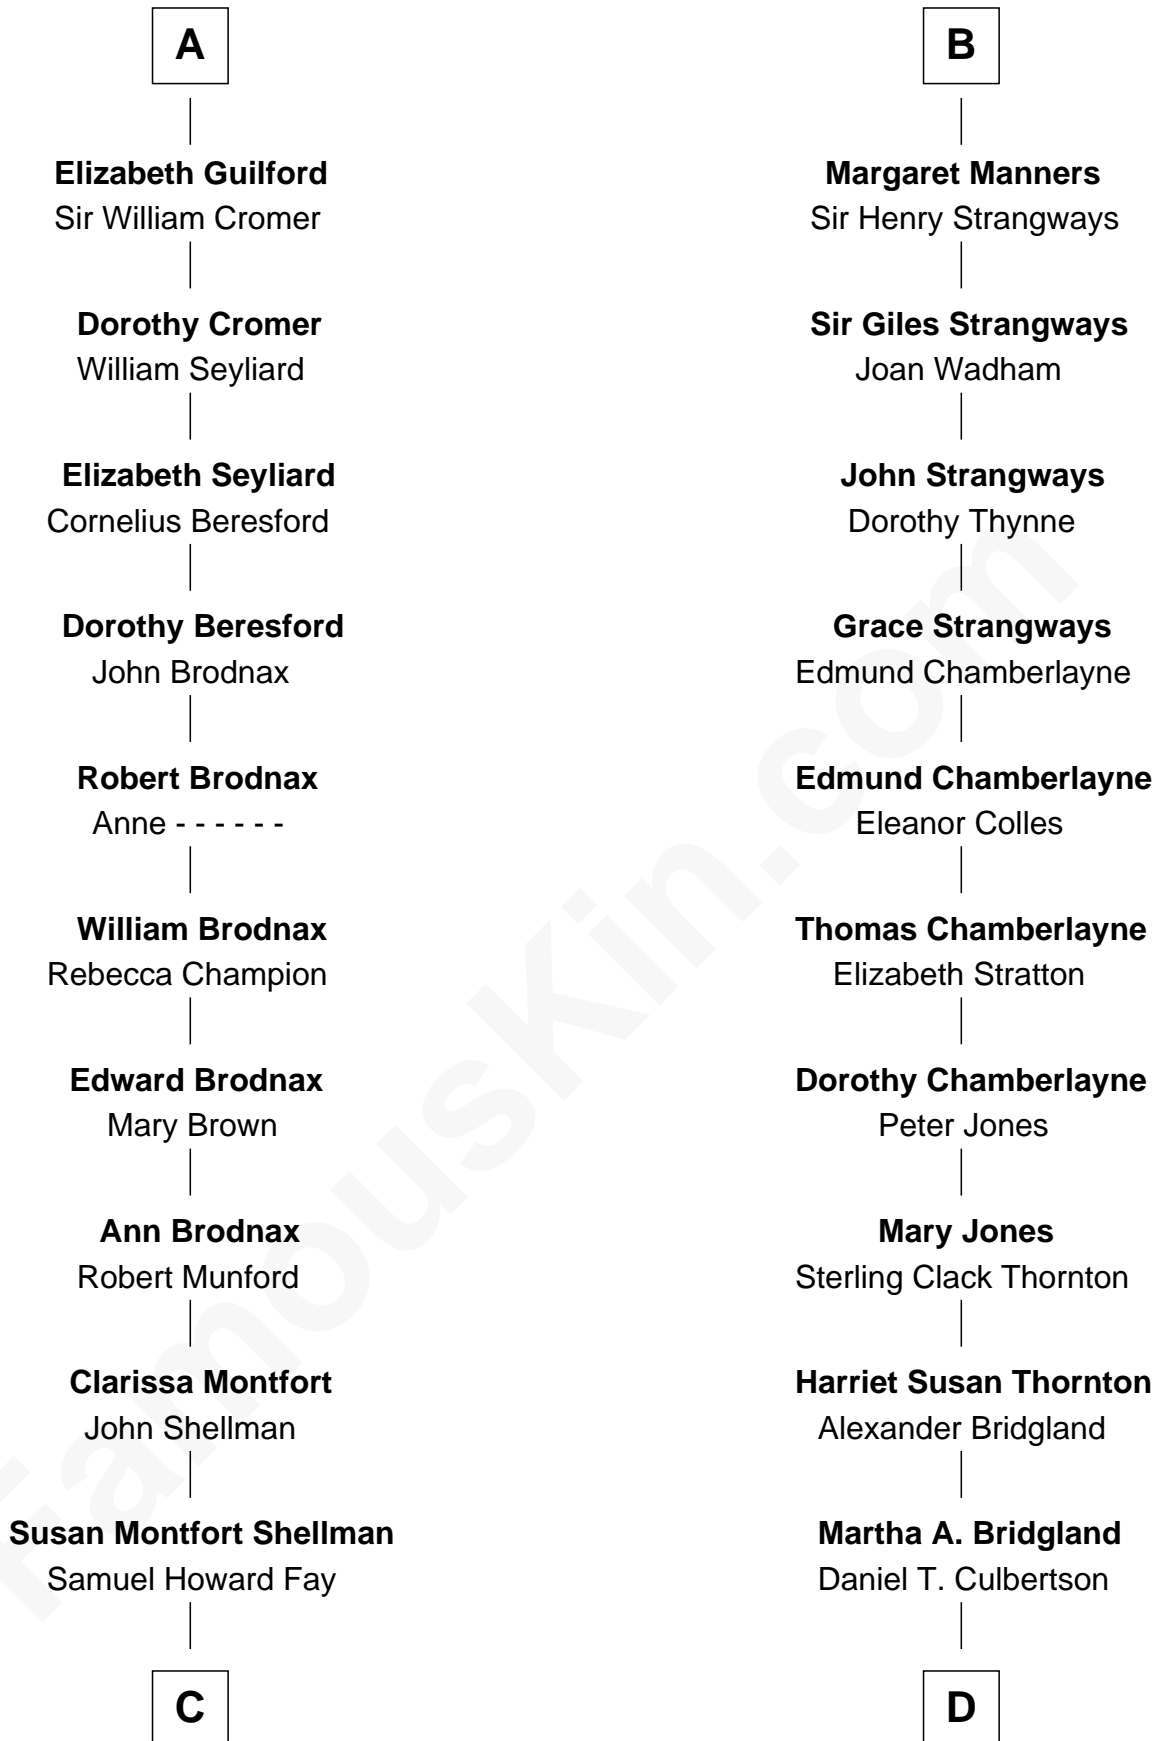

FamousKin.com Relationship Chart of

Jeb Bush

43rd Governor of Florida

19th cousin 2 times removed of

Steve McQueen

Movie Actor

Sir Robert de Holland

Maude la Zouche

C

Harriet Eleanor Fay
Rev. James Smith Bush

Samuel Prescott Bush
Flora Sheldon

Prescott Sheldon Bush
Dorothy Wear Walker

George Herbert Walker Bush
Barbara Pierce

Jeb Bush
43rd Governor of Florida

D

Caroline Myrtle Culbertson
Lewis D. McQueen