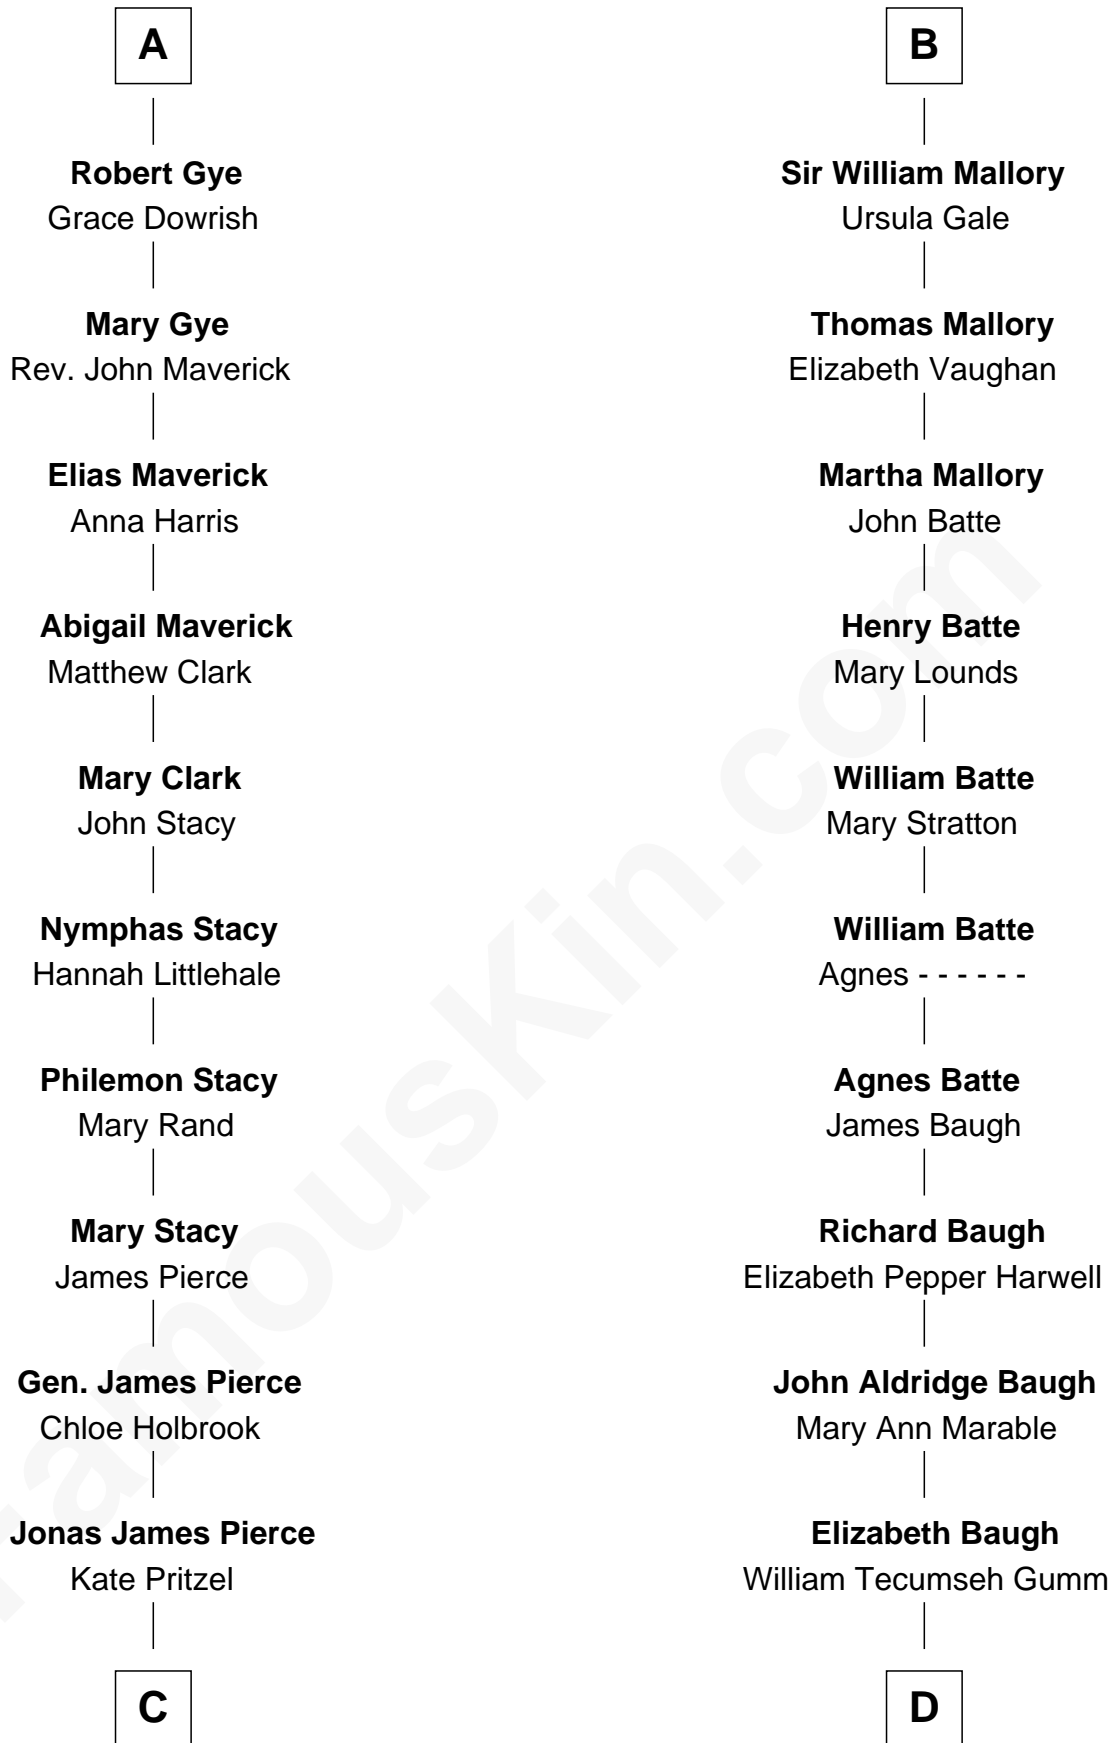

FamousKin.com Relationship Chart of

Jeb Bush

43rd Governor of Florida

18th cousin 2 times removed of

Judy Garland

Singer and Movie Actress

Edmund Fitzalan

Alice de Warenne

FamousKin.com