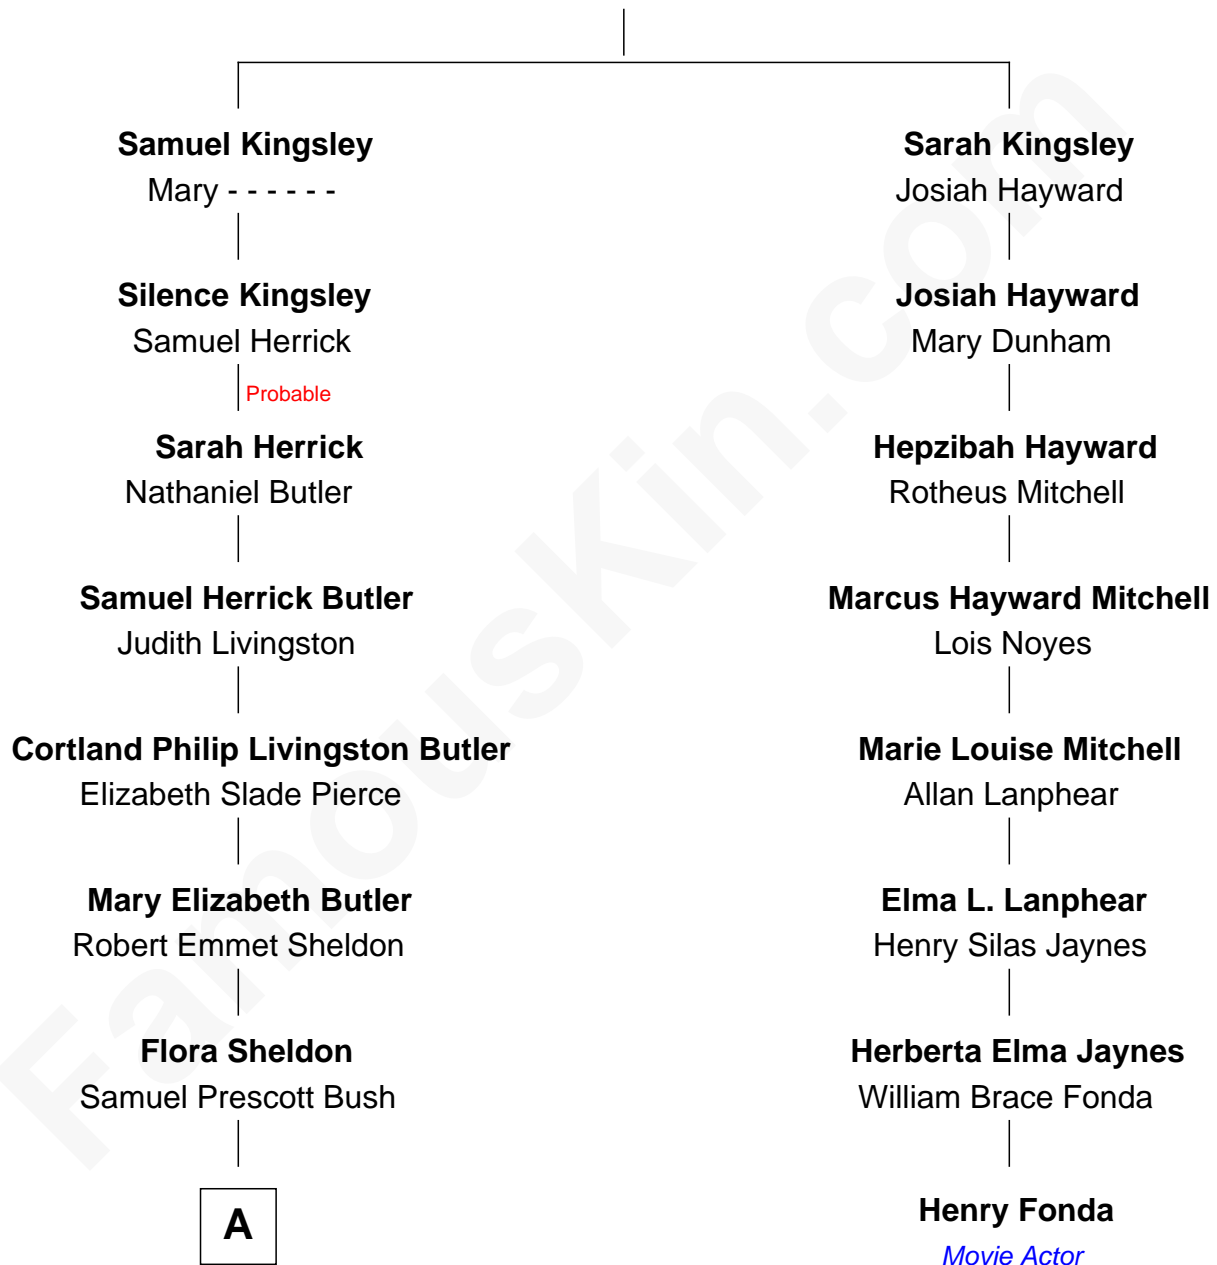

# FamousKin.com Relationship Chart of

**Jeb Bush**

*43rd Governor of Florida*

7th cousin 2 times removed of

**Henry Fonda**

*Movie Actor*

**Samuel Kingsley**

Mary Washburn

**A**

—  
**Prescott Sheldon Bush**

Dorothy Wear Walker

—  
**George Herbert Walker Bush**

Barbara Pierce

—  
**Jeb Bush**

*43rd Governor of Florida*

FamousKin.com