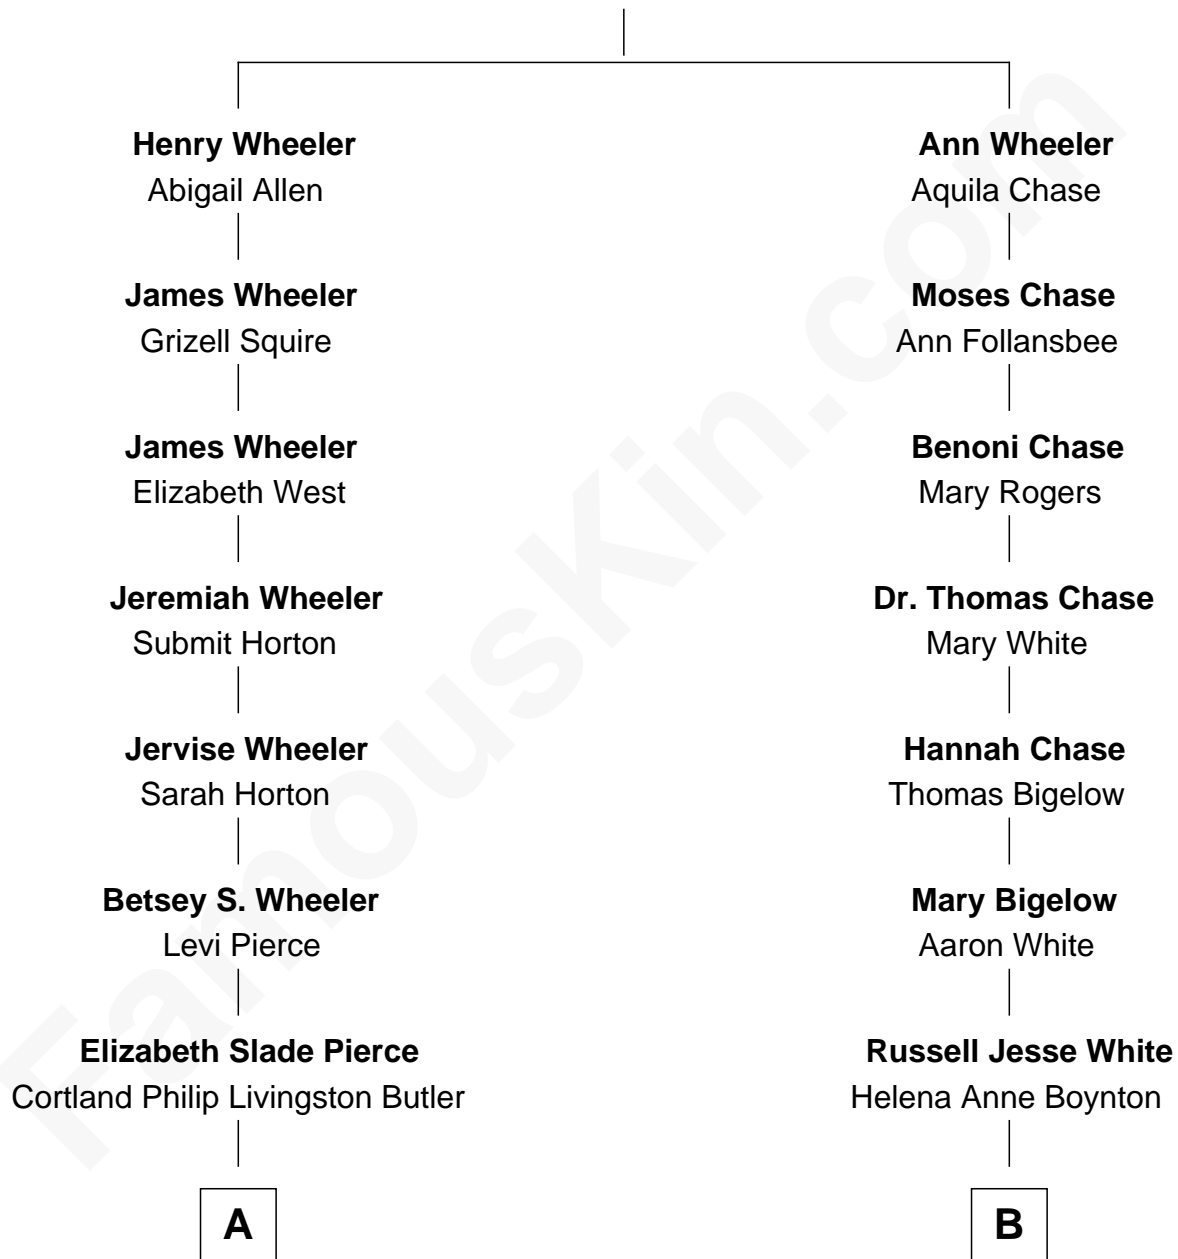

FamousKin.com Relationship Chart of

Jeb Bush

43rd Governor of Florida

9th cousin 2 times removed of

Vincent Price

Movie Actor

John Wheeler

Agnes Yeoman

A

Mary Elizabeth Butler
Robert Emmet Sheldon

Flora Sheldon
Samuel Prescott Bush

Prescott Sheldon Bush
Dorothy Wear Walker

George Herbert Walker Bush
Barbara Pierce

Jeb Bush
43rd Governor of Florida

B

Harriet Elizabeth White
Vincent Clarence Price