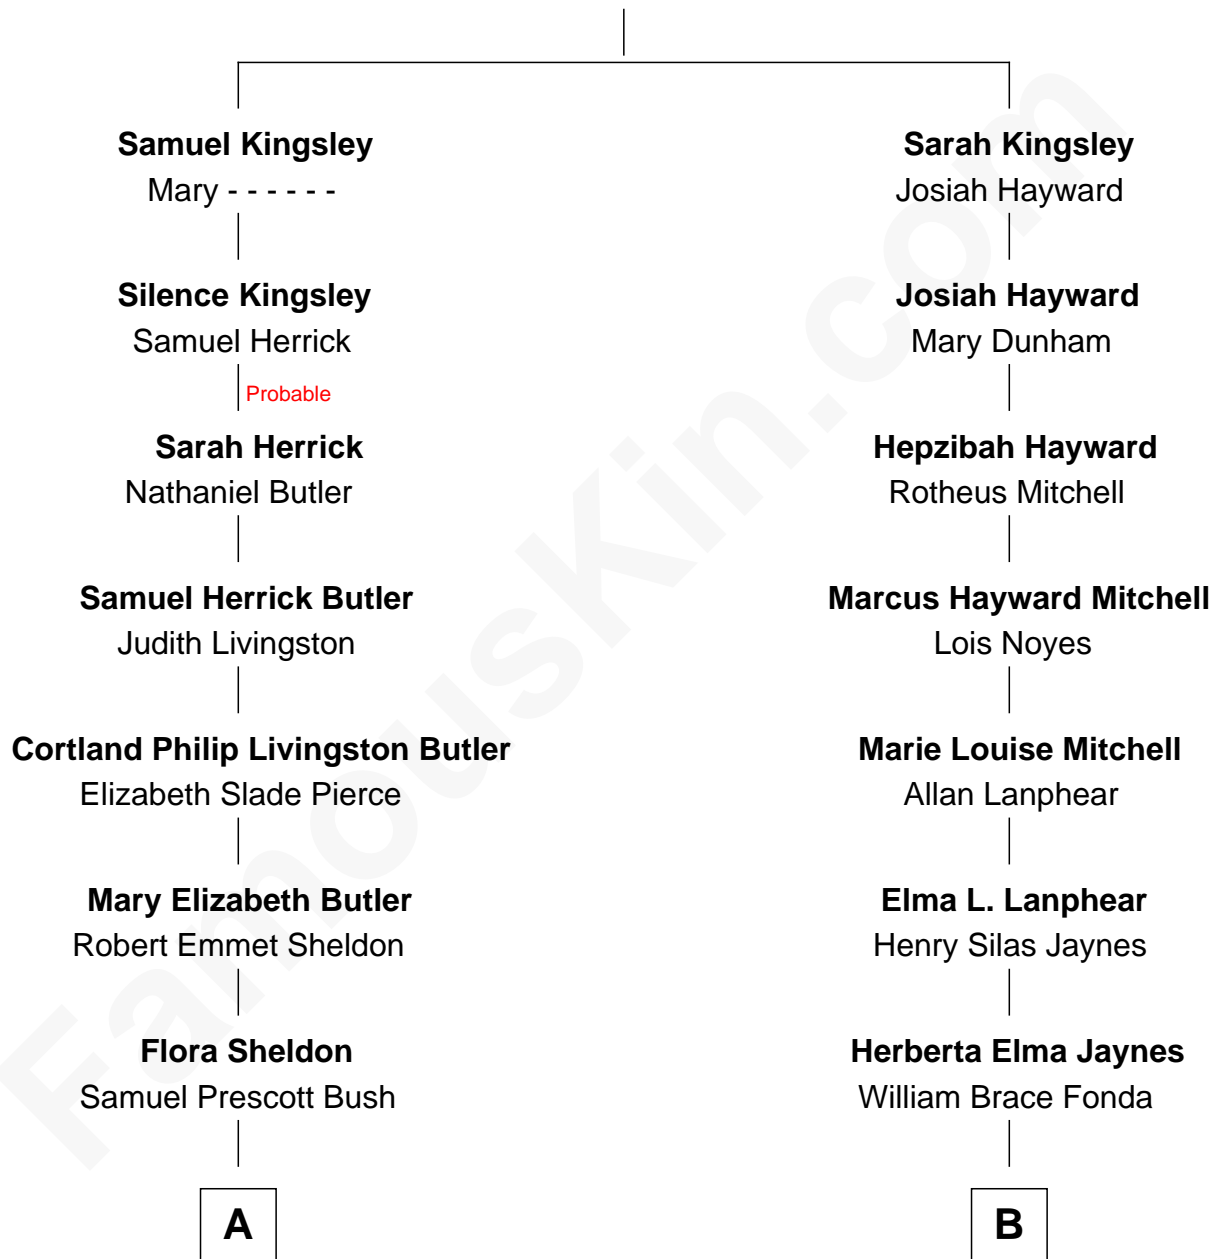

# FamousKin.com Relationship Chart of

**Jeb Bush**

*43rd Governor of Florida*

8th cousin 1 time removed of

**Jane Fonda**

*Movie Actress*

**Samuel Kingsley**

Mary Washburn

FamousKin.com