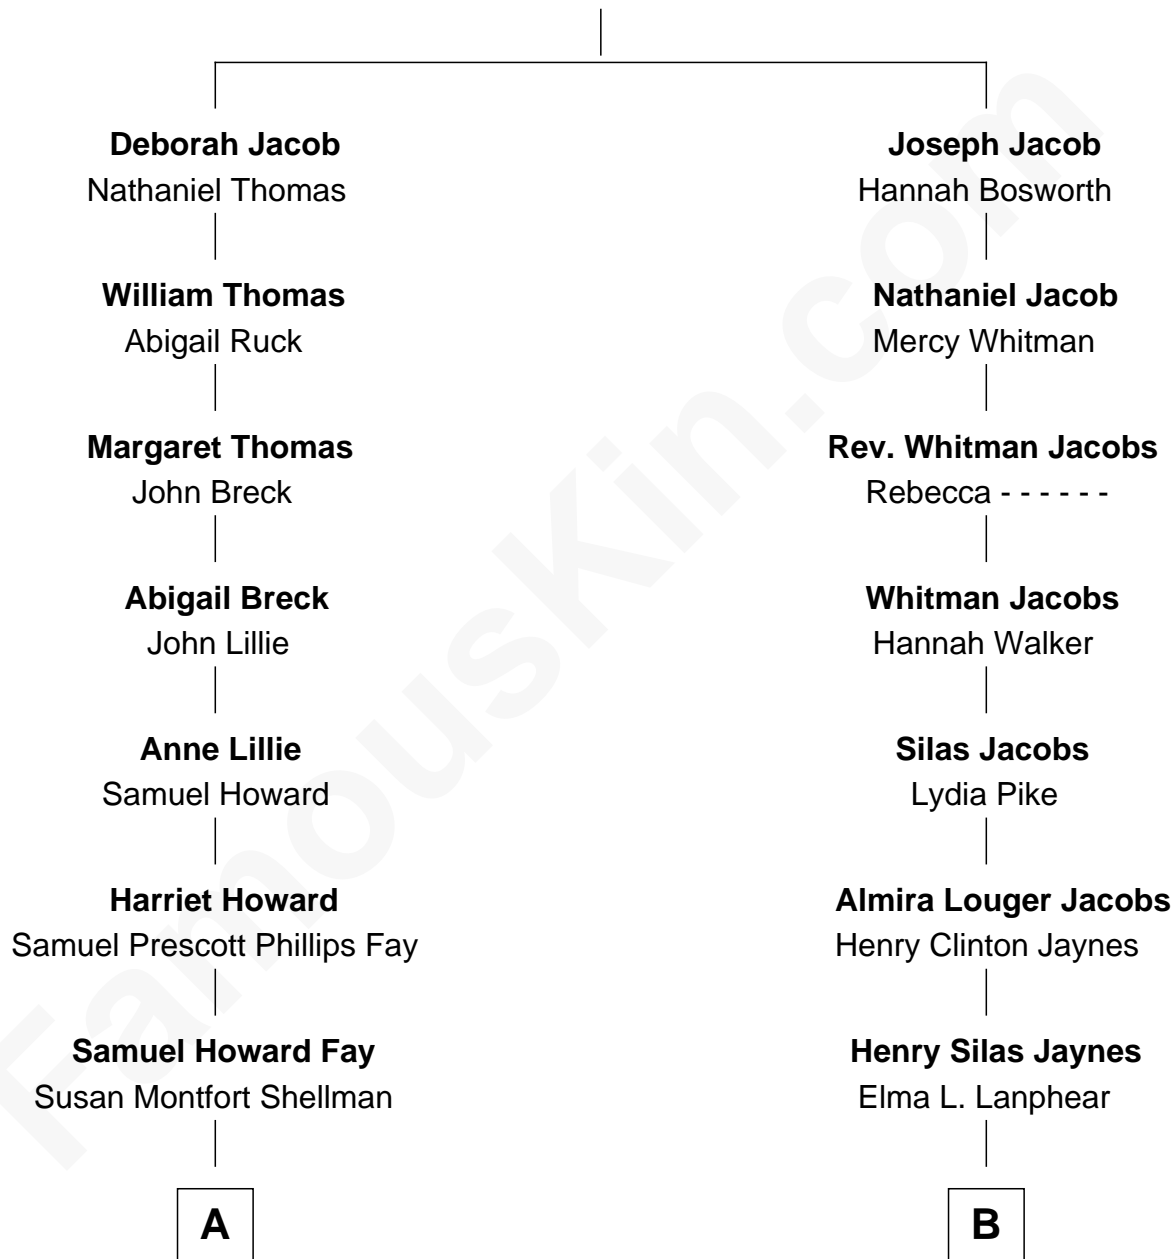

# FamousKin.com Relationship Chart of

**Jeb Bush**

*43rd Governor of Florida*

9th cousin 2 times removed of

**Jane Fonda**

*Movie Actress*

**Nicholas Jacob**

Mary Gilman

**A**

**Harriet Eleanor Fay**  
Rev. James Smith Bush

**Samuel Prescott Bush**  
Flora Sheldon

**Prescott Sheldon Bush**  
Dorothy Wear Walker

**George Herbert Walker Bush**  
Barbara Pierce

**Jeb Bush**  
*43rd Governor of Florida*

**B**

**Herberta Elma Jaynes**  
William Brace Fonda

**Henry Jaynes Fonda**  
Frances Ford Seymour

**Jane Fonda**  
*Movie Actress*