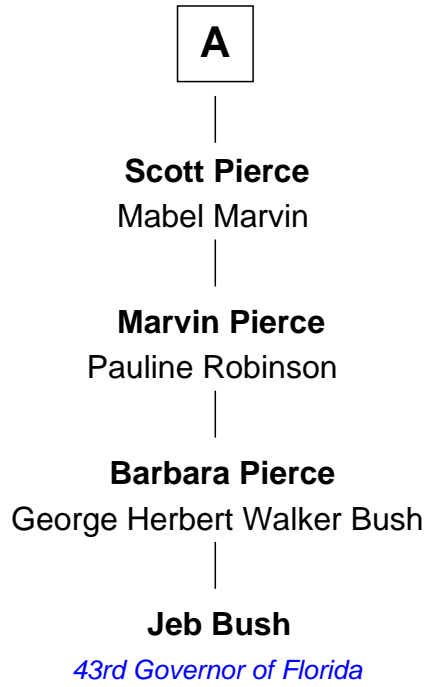

FamousKin.com Relationship Chart of

Jeb Bush

43rd Governor of Florida

5th cousin 5 times removed of

James Garfield

20th U.S. President

Walter Cook
Catherine - - - - -

John Cook
Naomi Thayer

Nicholas Cook
Joanna Rockwood

Naomi Cook
Sylvanus Holbrook

Daniel Cook
Susanna - - - - -

John Holbrook
Zilpah Thayer

Tamasin Cook
James Ballou

John Holbrook
Rhoda Thayer

James Ballou
Mehitable Ingalls

John Holbrook
Mercy Hill

Eliza Ballou
Abram Garfield

Chloe Holbrook
Gen. James Pierce

James Garfield
20th U.S. President

Jonas James Pierce
Kate Pritzel

A

FamousKin.com