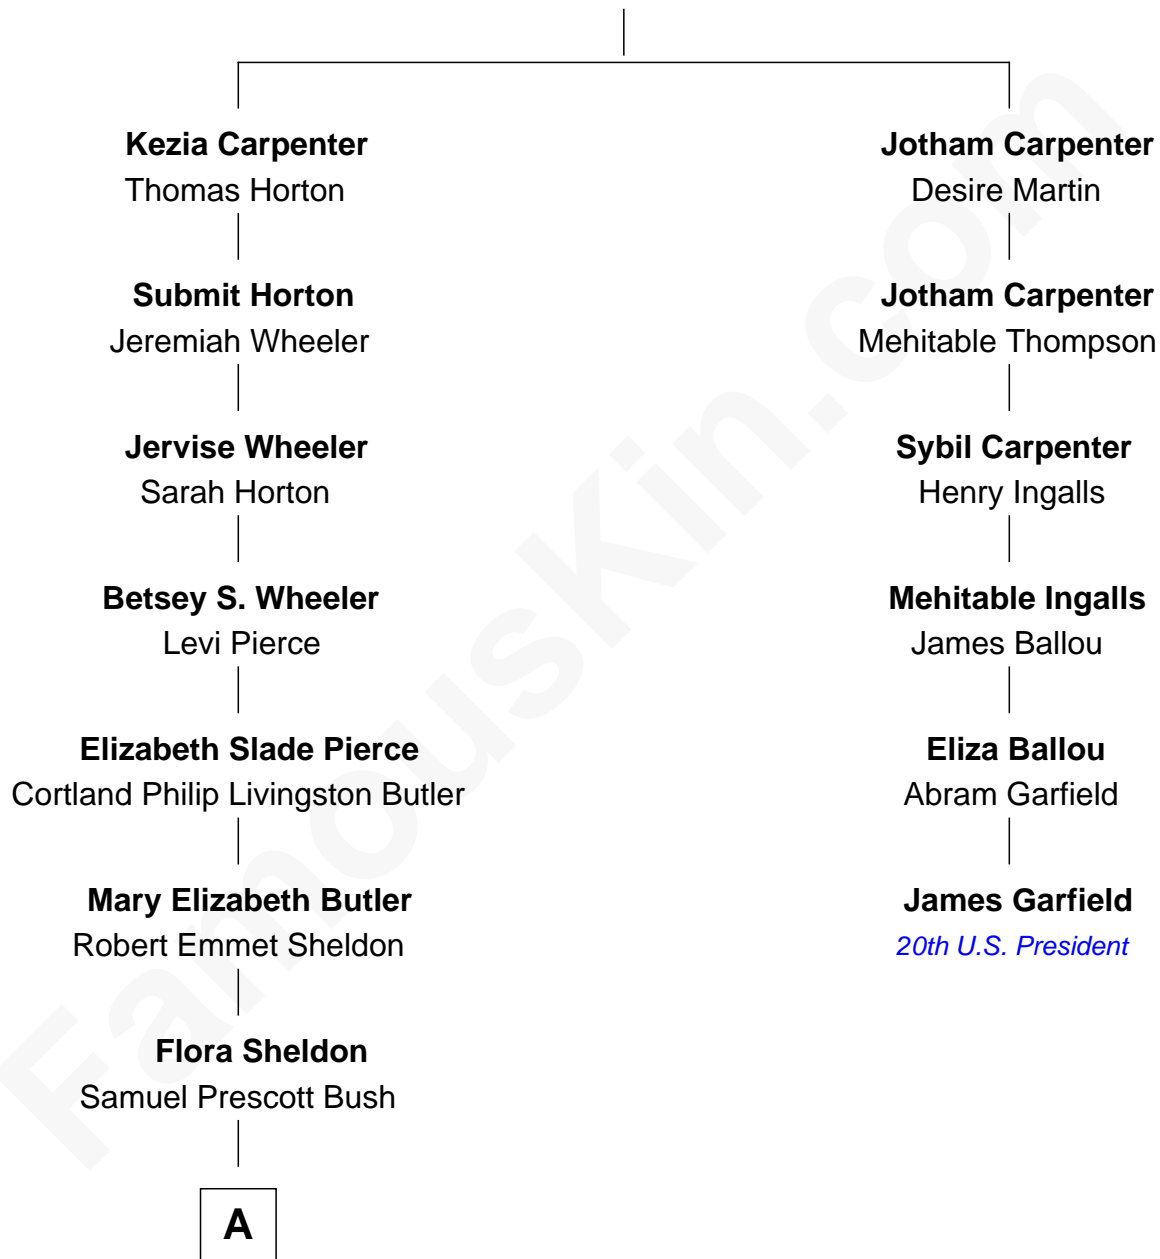

FamousKin.com Relationship Chart of

Jeb Bush

43rd Governor of Florida

5th cousin 4 times removed of

James Garfield

20th U.S. President

Benjamin Carpenter

Renew Weeks

A

—
Prescott Sheldon Bush

Dorothy Wear Walker

—
George Herbert Walker Bush

Barbara Pierce

—
Jeb Bush

43rd Governor of Florida

FamousKin.com