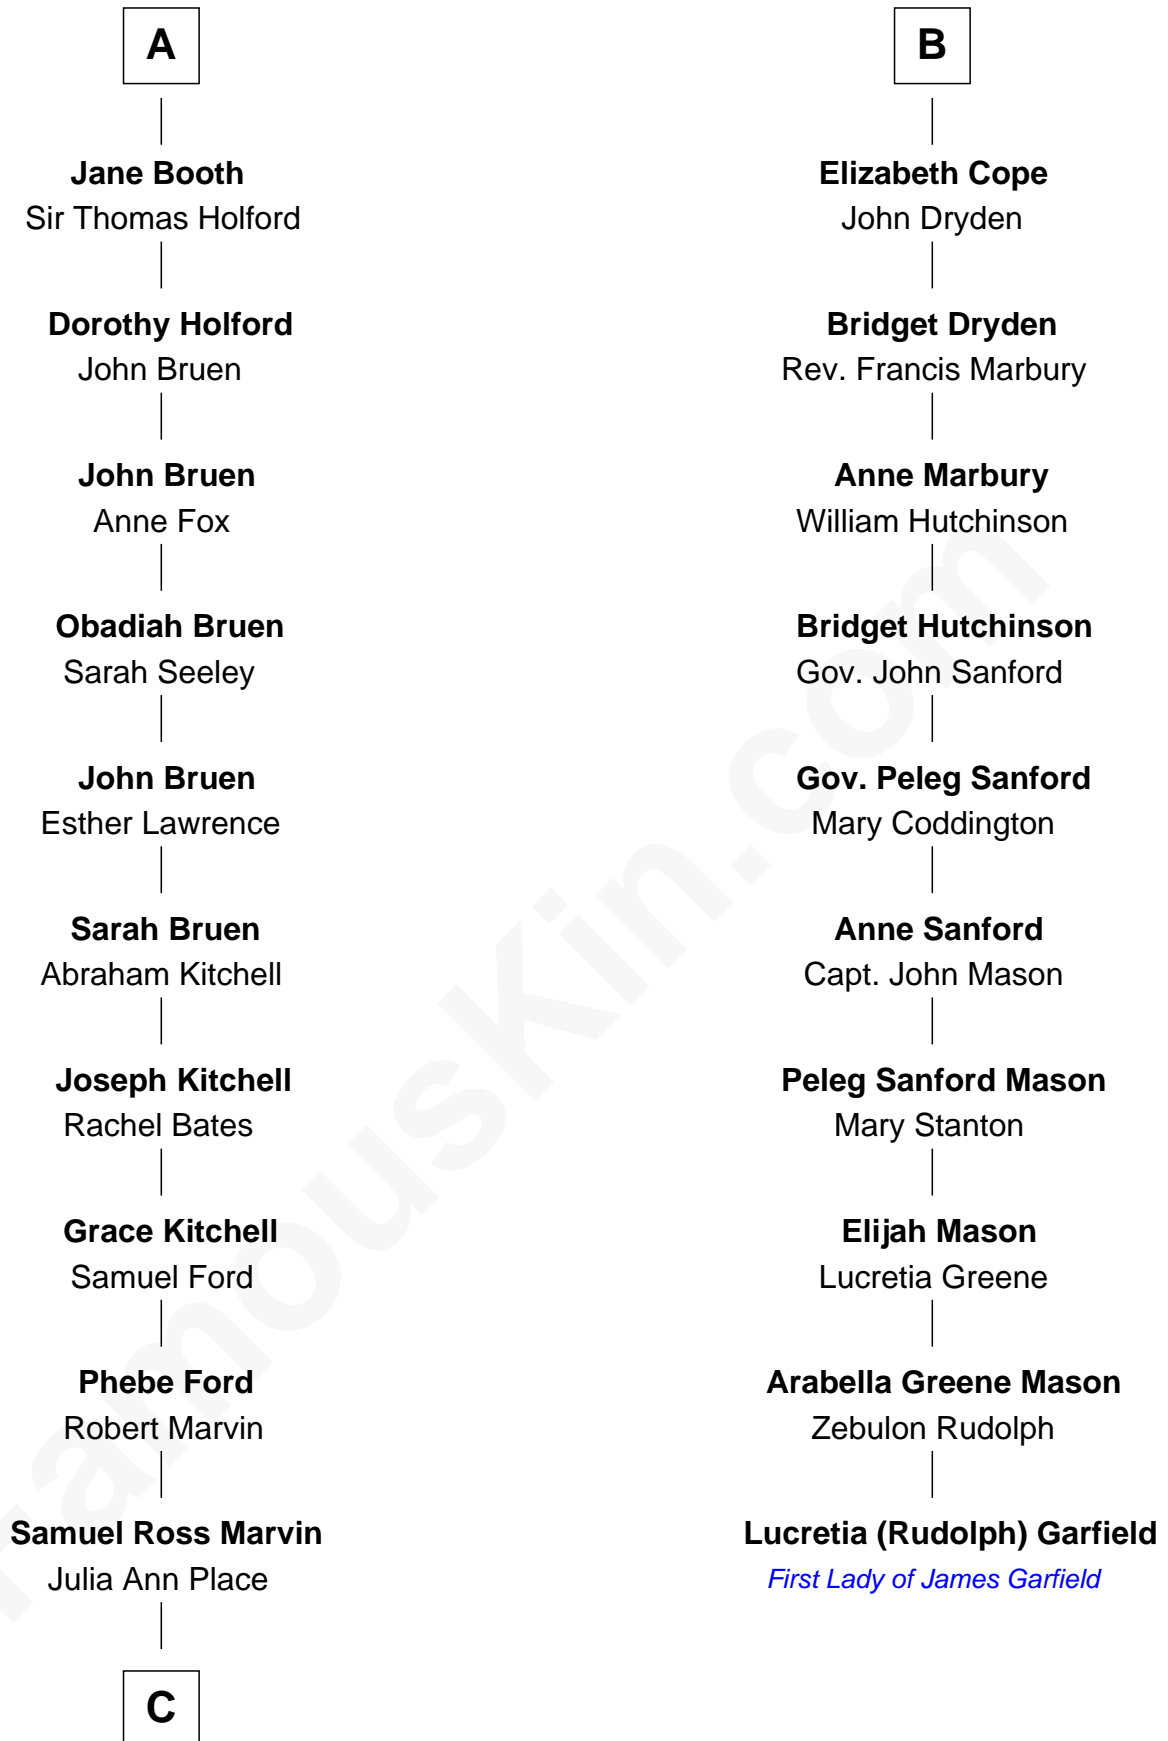

## Relationship Chart of

### Lucretia (Rudolph) Garfield

First Lady of President James Garfield

**Ralph de Stafford**

*with wife*  
Katherine de Hastang

*with wife*  
Margaret de Audley

**C**

Jerome Place Marvin

Martha Ann Stokes

Mabel Marvin

Scott Pierce

Marvin Pierce

Pauline Robinson

Barbara Pierce

George Herbert Walker Bush

Jeb Bush

*43rd Governor of Florida*