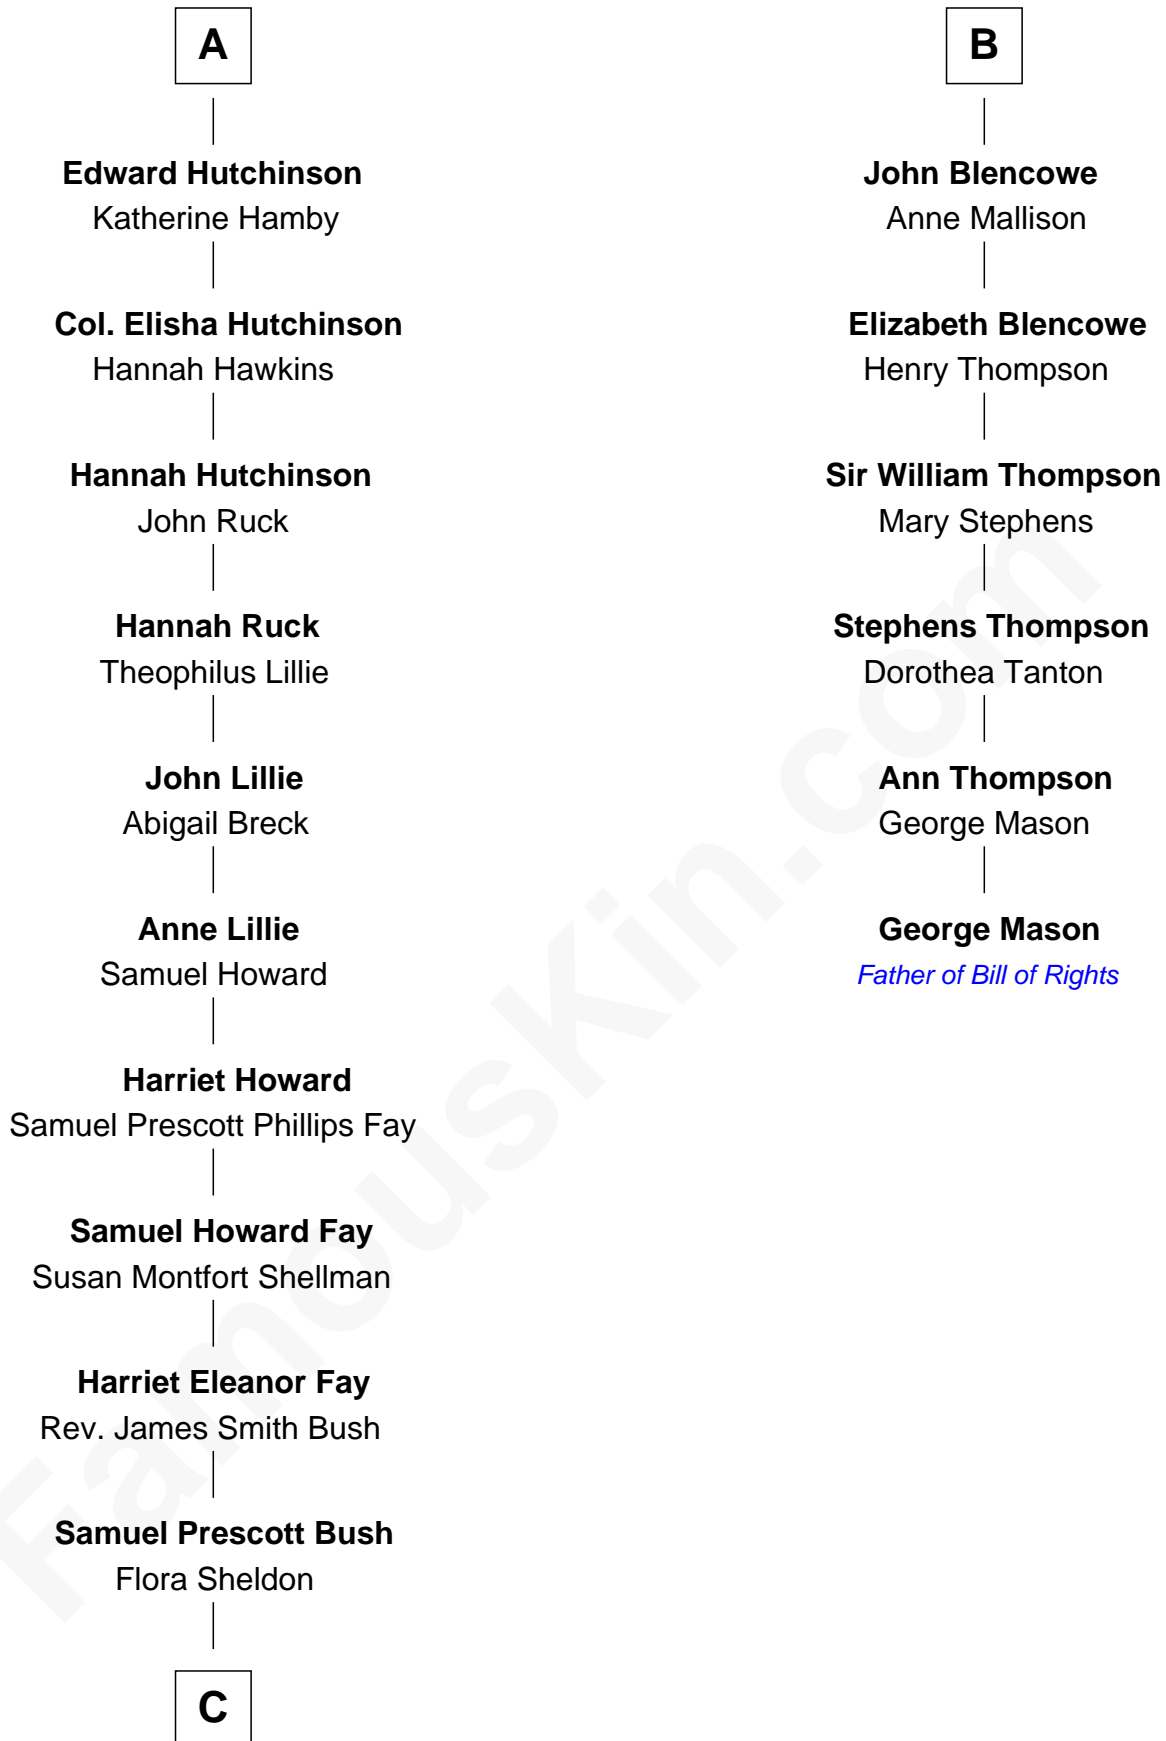

FamousKin.com

Relationship Chart of

Jeb Bush

43rd Governor of Florida

12th cousin 7 times removed of

George Mason

Father of the U.S. Bill of Rights

Sir Walter Blount

Sancha de Ayala

Sir Thomas Blount

Margaret de Gresley

Sir Thomas Blount

Agnes Hawley

Anne Blount

William Marbury

Robert Marbury

Winifred Dudley

Anthony Blencowe

Richard Blencowe

Apollonia Tolson

Sir Henry Blencowe

Grace Sandford

B

C